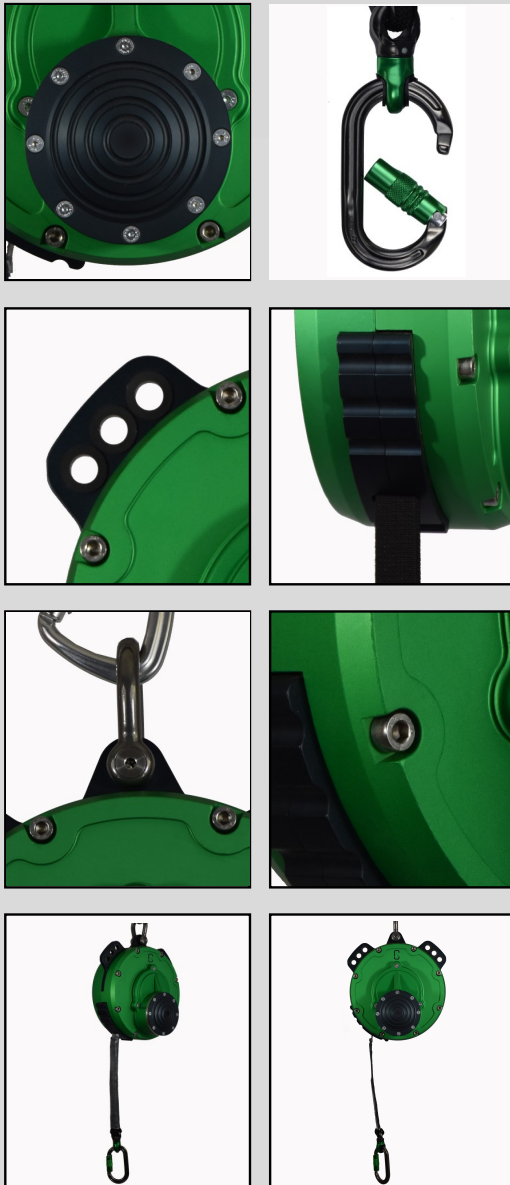

PRODUCT DATA SHEET

- Low Maintenance 18m Descender
- Compact Lightweight Design
- EN341 Vectran Webbing Lifeline for Maximum Wear Strength
- Fully Automatic Engagement & Rewind (3 Independent Descent Engagement Pawls)
- Suitable for Offshore Use
- Anodised Alloy Casting
- Alloy Construction for Improved Heat Dissipation
- 4 x Brake Shoes Running against s/s Liners Reduces Dust
- Maximum Descent Speed 2m/s average 1.2m/s, Faster Descent Possible for Certain Application up to 5m/s
- Can be used with Harnesses, Helicopter Style Strops, Rescue Triangles & Slings
- Suitable for Mass Evacuations

CG-3218

VISION 18
RETRACTING DESCENDER 18m
DESCENT, EVACUATION & RESCUE

HEIGHT SAFETY
FOR CHAMPIONS

CG-3218

VISION 18
RETRACTING DESCENDER 18m
DESCENT, EVACUATION & RESCUE

HEIGHT SAFETY
FOR CHAMPIONS

Product VISION 18 Sealed Retracting Friction Descender

Product code CG-3218

Description Sealed Retracting Friction Descender.

Conforms to EN 341 2011 Cat A

Notes Also available with a range of accessories

Recommended lifespan 10+ years with Service

champion-gear.com
HEIGHT SAFETY FOR CHAMPIONS