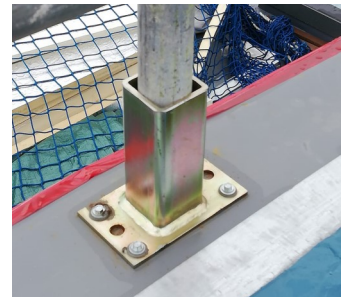

3

PRODUCT DATA SHEET 01.19

6113

MUSHROOM SQUARE SOCKET EDGE PROTECTION BRACKET

Product Mushroom Square Socket
Edge Protection Bracket

**Product
code** AF-6113

Measurements 150mm x 90mm Fixing Plate.

Support stem is 150mm high
with 50mm square hollow.

5mm plate thickness, zinc
plated mild steel

Notes Ideal for Roof Guardrail
Supports

BIGBEN

bigbensafety.com

DISTRIBUTED BY:

LEACH'S
Beacon Park, 228 Holme Lacy Road
Hereford, HR2 6BQ
Tel 01432 346800 Email sales@leachs.com
First for Safety leachs.com