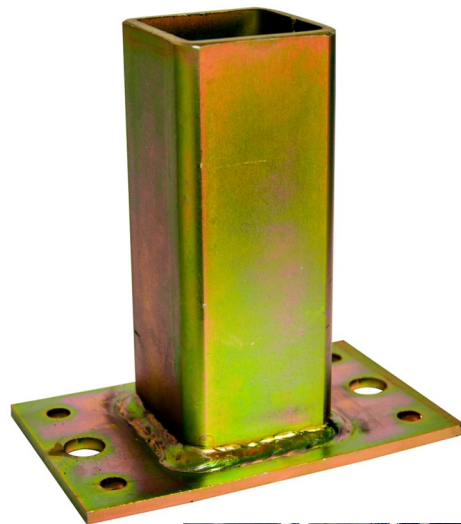

3

PRODUCT DATA SHEET 01.19

6113

MUSHROOM SQUARE SOCKET EDGE PROTECTION BRACKET

Product Mushroom Square Socket
Edge Protection Bracket

**Product
code** AF-6113

Measurements 150mm x 90mm Fixing Plate.

Support stem is 150mm high
with 50mm square hollow.

5mm plate thickness, zinc
plated mild steel

Notes Ideal for Roof Guardrail
Supports

BIGBEN

bigbensafety.com

DISTRIBUTED BY:

LEACH'S
Beacon Park, 228 Holme Lacy Road
Hereford, HR2 6BQ
Tel 01432 346800 Email sales@leachs.com
First for Safety leachs.com