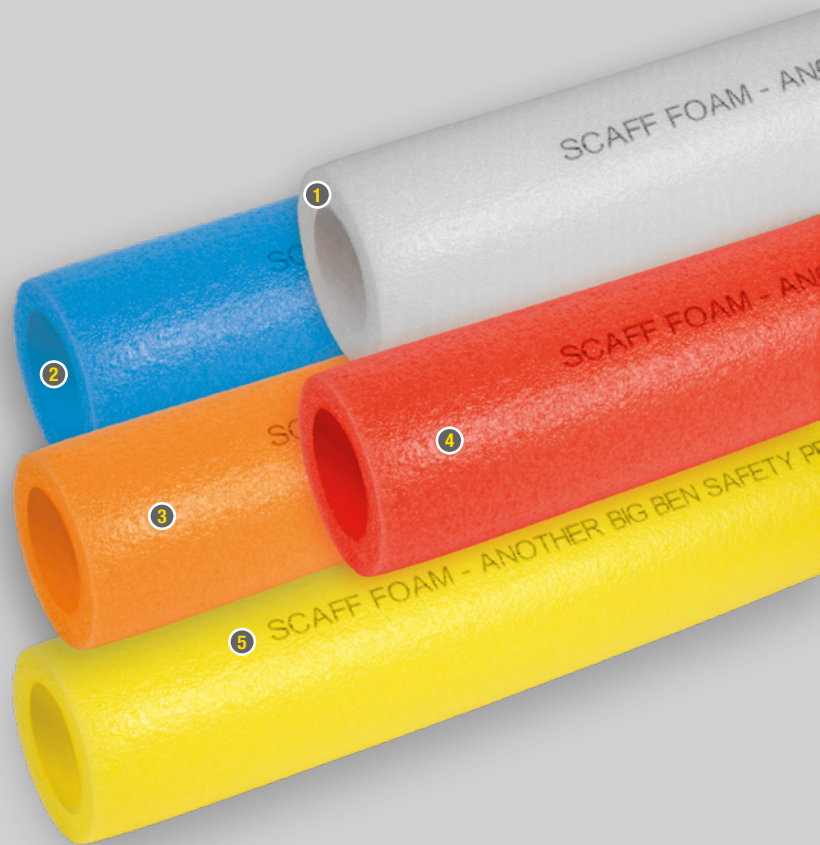

## SCAFF FOAM

### DEFINING FEATURES

INCLUDES:

- High-density foam
- 14mm wall thickness
- Available in 5 different colours

**BIGBEN**

[bigbensafety.com](http://bigbensafety.com)

TAKING SAFETY TO NEW HEIGHTS

 **Swiss Logo**  
The Marque of Excellence

## ADDITIONAL FEATURES

- 1 14mm wall thickness
- 2 Pre-slit lengths
- 3 Manufactured from high-density foam to maintain shape, ensure resilience and durability while offering increased protection levels and lifespan.
- 4 Available in Yellow, Red, White, Orange or Blue
- 5 Custom printing available on bulk quantities