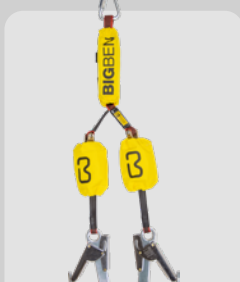

Twin
FP-7720A