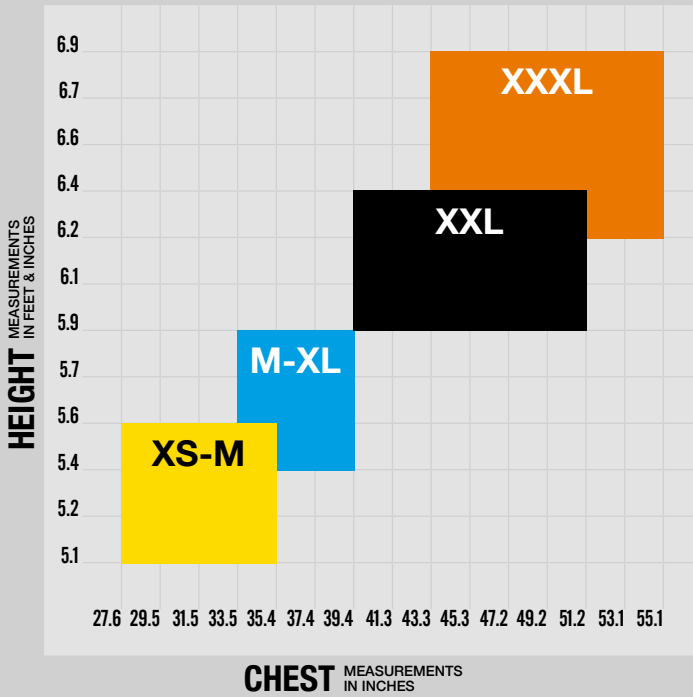

**4 Fully Adjustable Leg, Chest & Shoulder Webbing**  
For Compliant Fitting via 5 adjustable buckles.

**5 Elasticated Leg & Side Webbing**  
For free range of motion with added durability.

# ORDERING INFORMATION

PART NO	BUCKLE TYPE		ATTACHMENT POINTS		COMFORT PADS	SIZE
	Standard	Quick Release	1 Point	2 Point		
FP-6405EXS	●	○	○	●	○	XXS
FP-6405ES	●	○	○	●	○	XS-M
FP-6405E	●	○	○	●	○	M-XL
FP-6405EL	●	○	○	●	○	XXL
FP-6405E3XL	●	○	○	●	○	3XL

## SIZING CHART