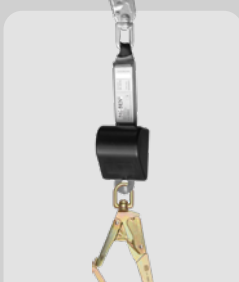

Mini Block
FP-4499SC