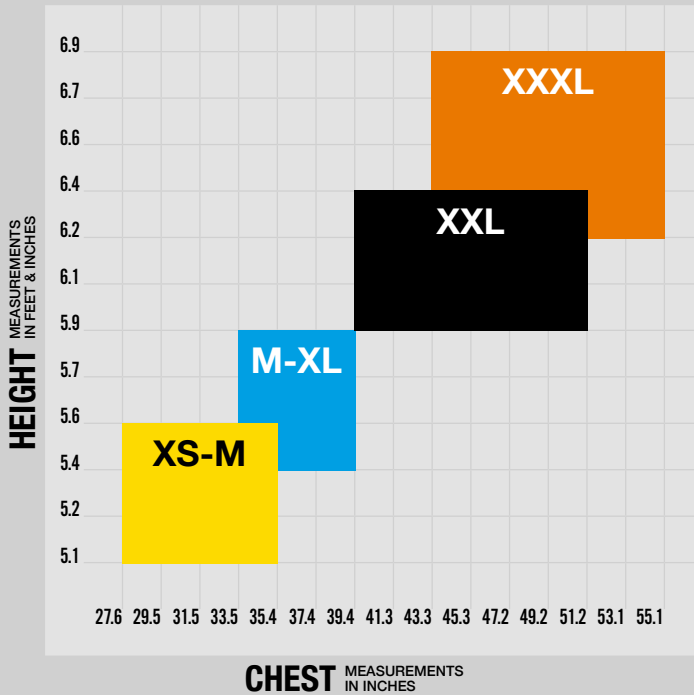

# ORDERING INFORMATION

PART NO	BUCKLE TYPE		ATTACHMENT POINTS		COMFORT PADS	SIZE
	Standard	Quick Release	1 Point	2 Point		
FP-4405REXS	●	○	○	●	●	XS-M
FP-4405RE	●	○	○	●	●	M-XL
FP-4405REL	●	○	○	●	●	XXL
FP-4405RE3XL	●	○	○	●	●	3XL

## SIZING CHART