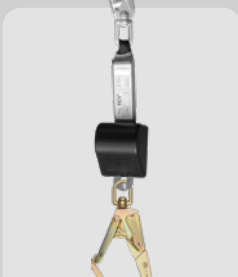

Mini Block
FP-4499SC