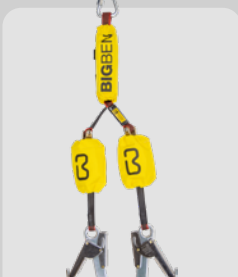

Twin
FP-7720A