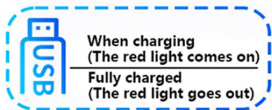

Charging

Open the USB charging port cover, insert the attached USB cable for charging, the red LED lights up when charging, and turns off when fully charged.