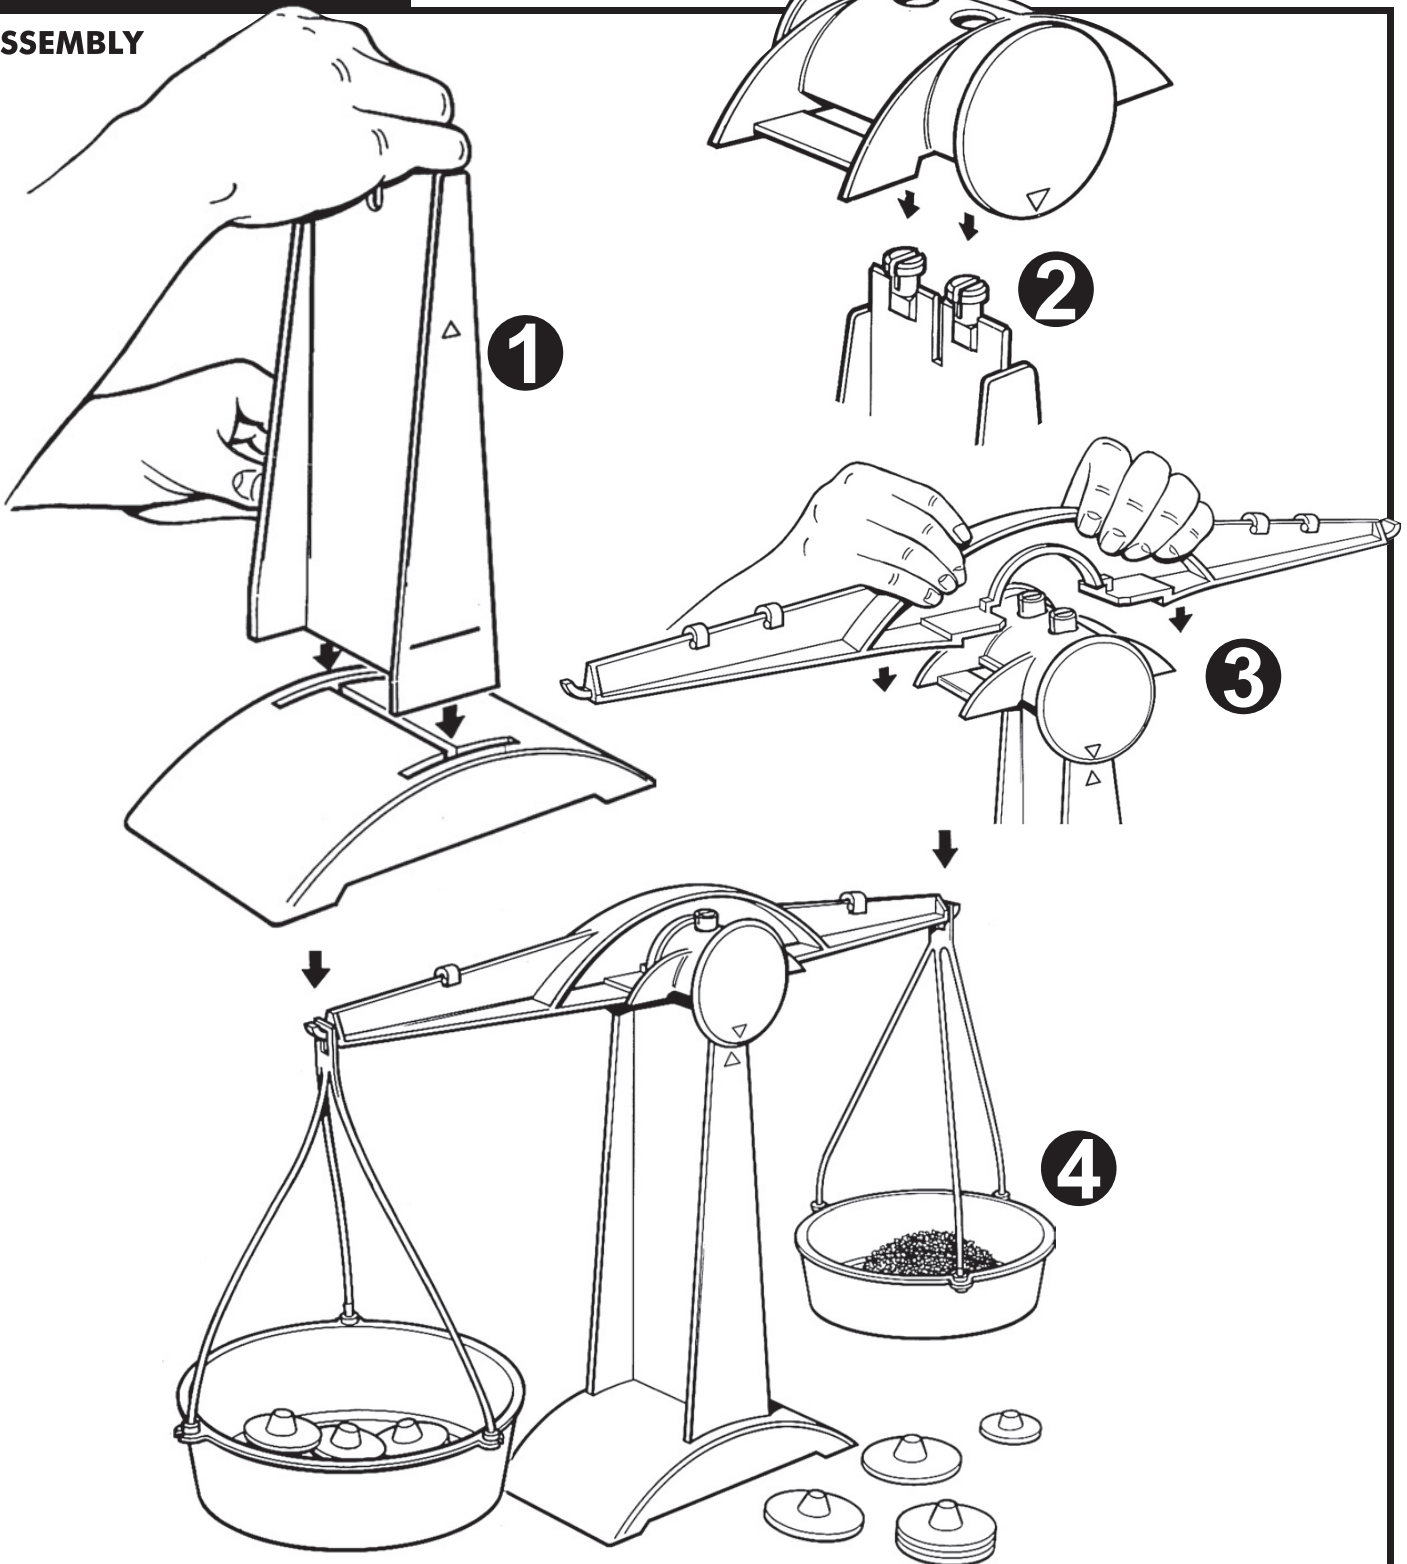

ASSEMBLY

Product Guide: IP 050259/050459 (03/10)

© Invicta Education
86-90 Scudamore Road,
Leicester, LE3 1UQ, England

tel: +44(0) 116 281 7164
email: sales@invictagroup.com
website: www.invictagroup.com

WARNING: NOT SUITABLE FOR CHILDREN UNDER 36 MONTHS BECAUSE SMALL PARTS MAY CAUSE A CHOKING HAZARD. TO BE USED ONLY UNDER ADULT SUPERVISION. Please retain the information from this pack for future reference. We reserve the right to alter designs and specifications (including colours and materials) when such changes are unavoidable. This product conforms to the safety requirements of EN71, ASTM, 16 CFR and The Canadian Hazardous Products (Toys) Regulations. **MADE IN CHINA**