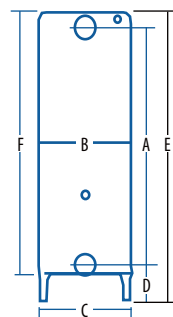

1" Push Nipples	TPN1
1" Plug	TP1
1 ¼" Plug	TP114
2" Pedestal	PED2
3" Pedestal	PED3

Ratings SQ. FT./EDR

NO. OF SECTIONS LENGTH 1¾" PER SECTION 19" HEIGHT 1.6SQ.FT. PER SECTION 25" HEIGHT 2.0 SQ.FT. PER SECTION 25" HEIGHT 3.0 SQ.FT. PER SECTION

NOTE: HEAT EMISSION - BASED ON 240 BTU (STEAM) PER SQUARE FOOT PER HOUR
MAXIMUM WORKING PRESSURE: 15 LBS. STEAM, 30 LBS. WATER

6 x 25

4 x 25

4 x 19

AV. WATER TEMP. IN RADIATOR	220°	215°	210°	200°	190°	180°	170°	160°	150°
HEAT EMISSION BTU PER SQ. FT.	250	240	230	210	190	170	150	130	110

4x19	0.08 Gallons Per Section
4x25	0.12 Gallons Per Section
6x25	0.17 Gallons Per Section

Dimensions

SIZE	A	B&C	D	E	*F
4x19	15 7/16"	4 1/2"	2 11/16"	19"	17 13/16"
4x25	21 7/16"	4 1/2"	2 11/16"	25"	23 13/16"
6x25	21 7/16"	6 7/8"	2 11/16"	25"	23 13/16"

* LEGLESS - OVERALL HEIGHT. TAPPING - TOP-1" BOTTOM-1¼"
ADD ½" TO LENGTH FOR EACH BUSHING.
END SECTION REGULARLY SUPPLIED WITH 1" TOP TAPPING AND 1¼" BOTTOM TAPPINGS.
NOTE: CAST TUBE RADIATORS ARE SOLD IN EVEN * NUMBER OF SECTIONS UP TO A MAXIMUM OF 44 SECTIONS. FOR ASSEMBLIES FROM 26 TO 44 SECTIONS, ONE EXTENDED CENTER LEG SECTION IS FURNISHED.
ODD SIZES AVAILABLE UPON REQUEST