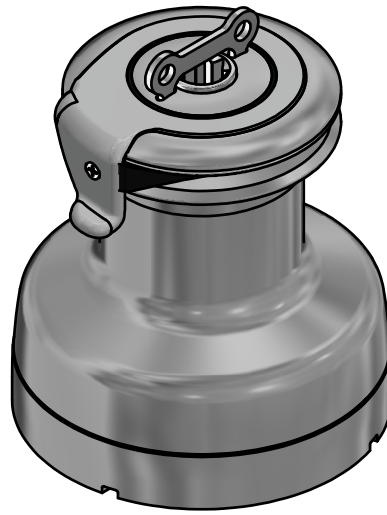

antal

FAMILY	XT series	ARTICLE	XT44 R
DESCRIPTION	Exploded view		

MODEL CODE	XT44/R
------------	---------------

DATE	27/11/2018	REV.	02
DWG N.	18112702	PG.	1 / 2

PART LIST

CODE	DESCRIPTION	MATERIAL	Q.TY
B4234/P	Roller bearing	Plastic / Peek	2
B8021/P	Roller bearing	Plastic / Peek	2
Y-W0006	Upper ring washer	Plastic	1
Y-W0015	Stripper	Plastic	1
Y-W0033	Shaft bush	Plastic	1
Y-W0034	Drum washer	Plastic	1
Y-W0039	ST central disk	Aluminium	1
Y-W0045	ST lower disk	Aluminium	1
Y-W0049	ST disk bush	Plastic	4
Y-W0061	Drum	Aluminium	1
Y-W0093	Base	Aluminium	1
Y-W0132	Shaft washer	S.Steel	1
Y-W0141	Pawl	S.Steel	6
Y-W0143	ST plug	Plastic	4
Y-W0151	Lower shaft cap	Plastic	1
Y-W0153	Shaft upper cap	Mekton	1
Y-W0155	Skirt	Aluminium	1
Y-W0167	Gear spindle	S.Steel	1
Y-W0176	Gear spindle	S.Steel	1
Y-W0182	Spindle washer (upper)	Plastic	1
Y-W0190	Spindle washer (lower)	Plastic	1
Y-W0193	Gear upper washer	Plastic	1
Y-W0196	Spindle washer (lower)	Plastic	1
Y-W0213	Gear "B1"	Bronze	1
Y-W0214	Gear "B2"	Bronze	1
Y-W0215	Gear "D1"	Bronze	1
Y-W0216	Gear "D2"	Bronze	1
Y-W0218	Gear "A2"	Bronze	1
Y-W0320	Stem	Aluminium	1
Y-W0328	Chromed half-ring	Chromed brass	2
Y-W0352	Racing main shaft	S.Steel	1
Y-W0365	Shaft spacer	Plastic	1
Y-W0721	Opening tool	S.Steel	1
Y-W0920	ST upper disk	Aluminium	1
Y-W1015	Upper ring	Aluminium	1
Y-W1020	Spindle	S.Steel	4
Y-W1074	ST arm	Aluminium	1
Y-WA002	ST-spring assy	S.Steel	4
Y-WA025	Stem spacer	Plastic	2
Y-X0055	Screw	S.Steel	1
Y-X0059	Screw	S.Steel	1
Y-X0067	Screw	S.Steel	4
Y-X0070	Screw	S.Steel	4
Y-X0072	Washer	S.Steel	4
Y-X0073	Washer	S.Steel	4
Y-X0084	Washer	Tufnol	1
Y-X0087	Pawl spring	S.Steel	6