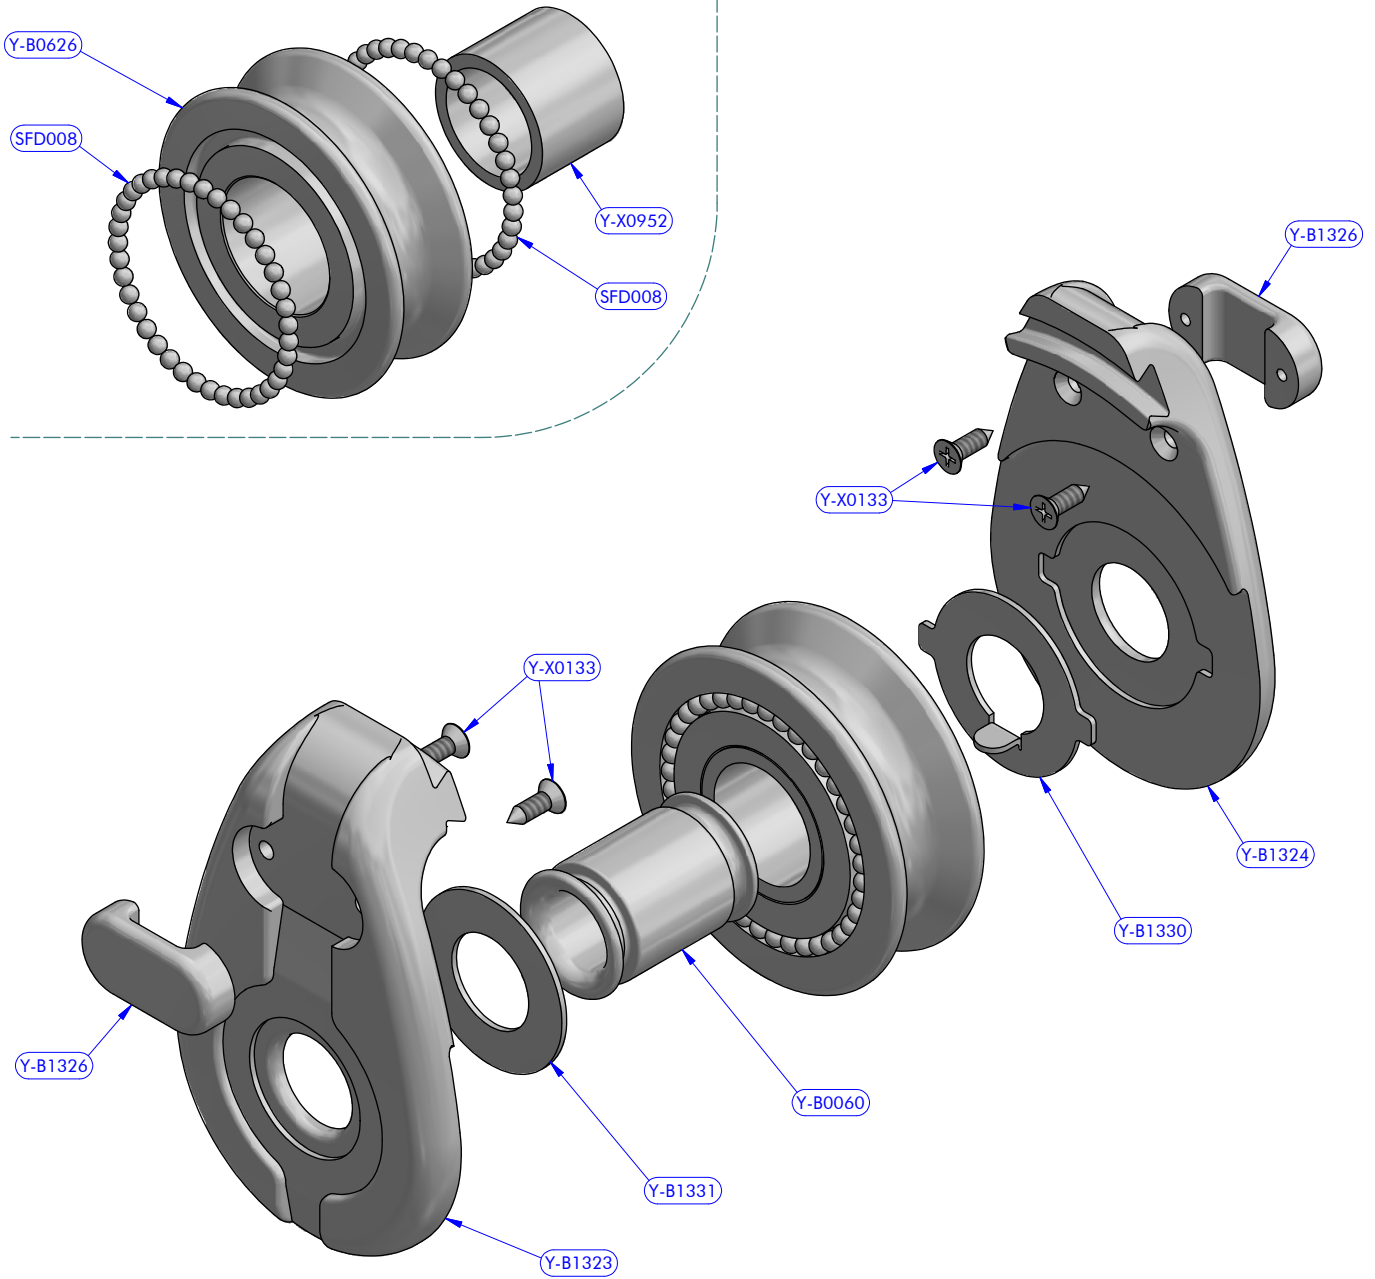

Sheave mod. 05620/M

PART LIST

CODE	DESCRIPTION	MATERIAL	Q.TY
SFD008	Delrin ball 1/8"	Plastic	78
Y-B0060	Pipe spacer	S.Steel	1
Y-B0626	Sheave body	Mekton	1
Y-B1323	Right cheekplate	Plastic	1
Y-B1324	Left cheekplate	Plastic	1
Y-B1326	Cord guide	Plastic	2
Y-B1330	Special washer	S.Steel	1
Y-B1331	Washer	S.Steel	1
Y-X0133	Self-tapping screw	S.Steel	4
Y-X0952	C.F. main bushing	Composite Fibre	1