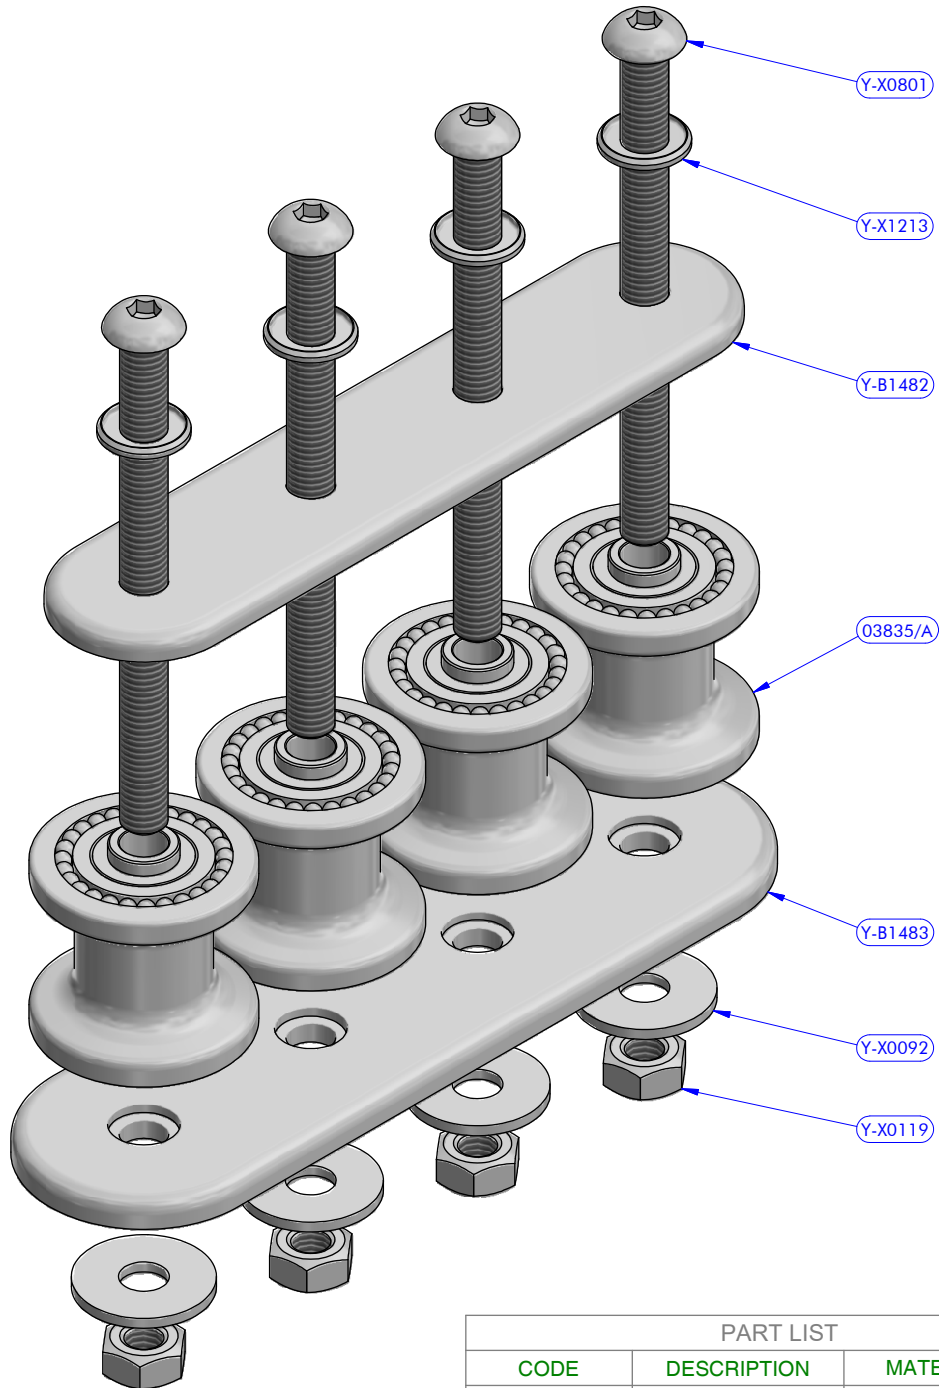

Sheave assy  
code 03835/A

PART LIST			
CODE	DESCRIPTION	MATERIAL	Q.TY
03835/A	Sheave	Various	4
Y-B1482	Upper cheekplate	Aluminium	1
Y-B1483	Lower cheekplate	Aluminium	1
Y-X0092	Washer	S.Steel	4
Y-X0119	Nut	S.Steel	4
Y-X0801	Screw	S.Steel	4
Y-X1213	Washer	Plastic	4

**antal**

Organizers

V-Grip organizer

**524.042**

15/04/2020

00

FAMILY

ARTICLE

DATE

REV.

DESCRIPTION

Exploded view

MODEL CODE

DWG N.

20041503

1 / 1  
PG.