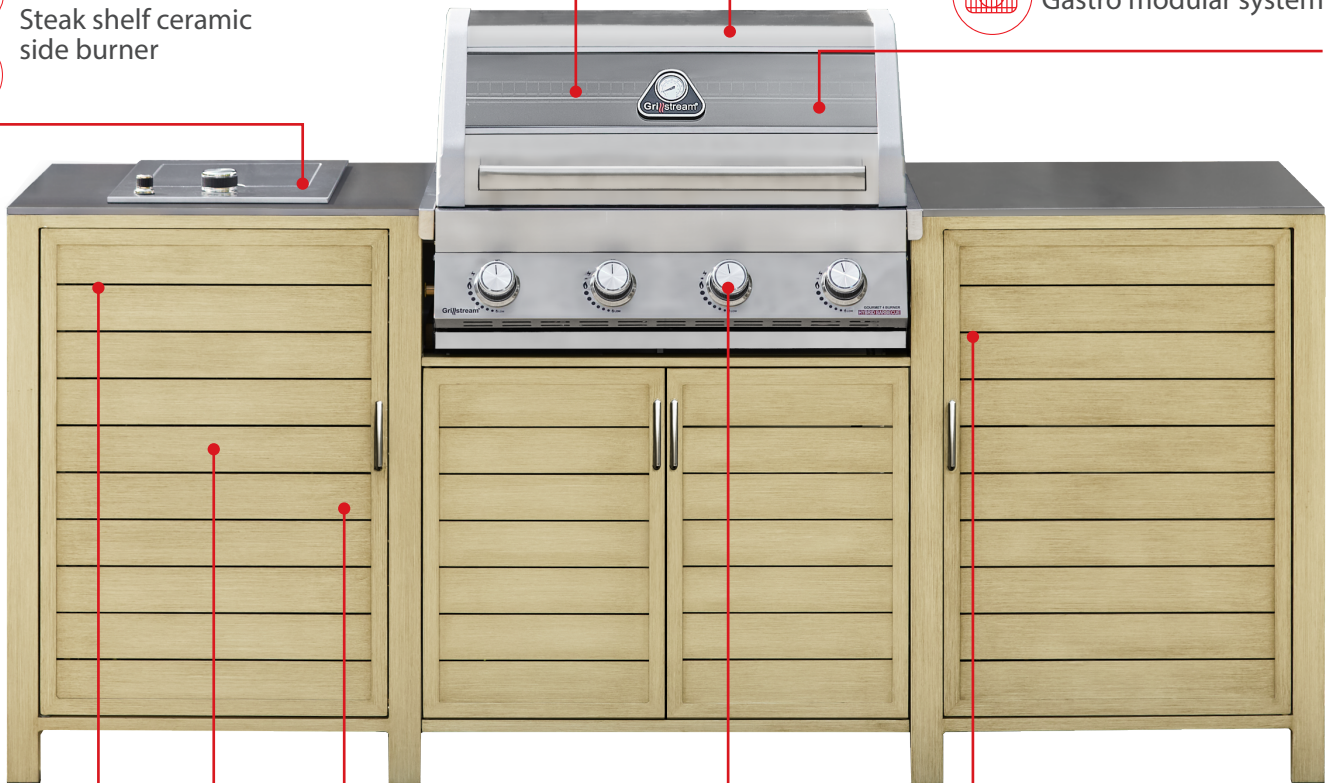

Venice 4 Burner

The Venice Outdoor Kitchen pairs a 4 Burner Grillstream barbecue power with Venice storage cabinets to create the perfect outdoor cooking area.

-  Grill 70cm x 42cm
-  Gastro Griddle d30.5cm
-  Heat Output 17.5kW
-  Hybrid cooking system

-  Foldaway warming rack

-  Double skinned hood with built-in thermometer and glass viewing panel

-  Steak shelf ceramic side burner

-  Gastro modular system

-  Bottle opener

-  Removable fat cup for easy cleaning

-  GasSure

-  Colour changing LED light-up controls

-  Gas bottle storage