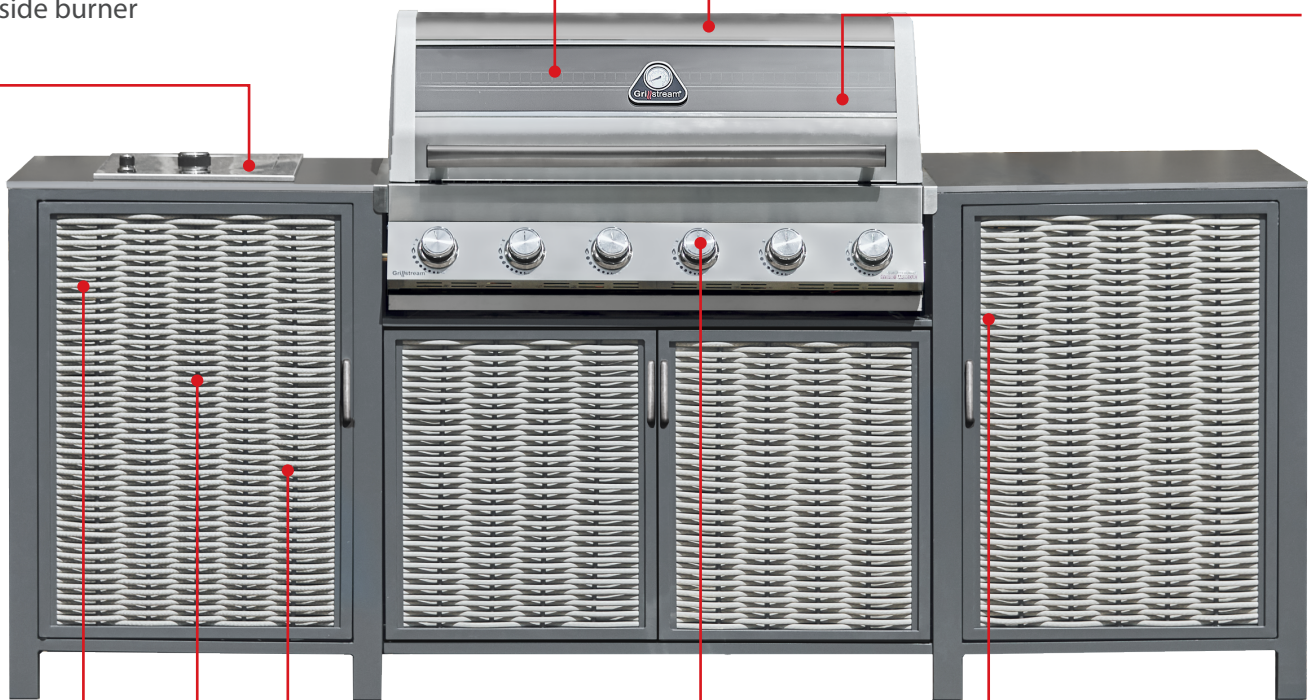

Java 6 Burner

The sleek 6 burner Grillstream barbecue sits beautifully within the Java weave and aluminium outdoor kitchen units creating a stylish outdoor kitchen feel.

-  Grill 90cm x 42cm
-  Gastro Griddle d30.5cm
-  Heat Output 24.5kW
-  Hybrid cooking system

-  Foldaway warming rack

-  Double skinned hood with built-in thermometer and glass viewing panel

-  Steak shelf ceramic side burner
- 

-  Gastro modular system

-  Bottle opener

-  Removable fat cup for easy cleaning

-  GasSure

-  Colour changing LED light-up controls

-  Gas bottle storage