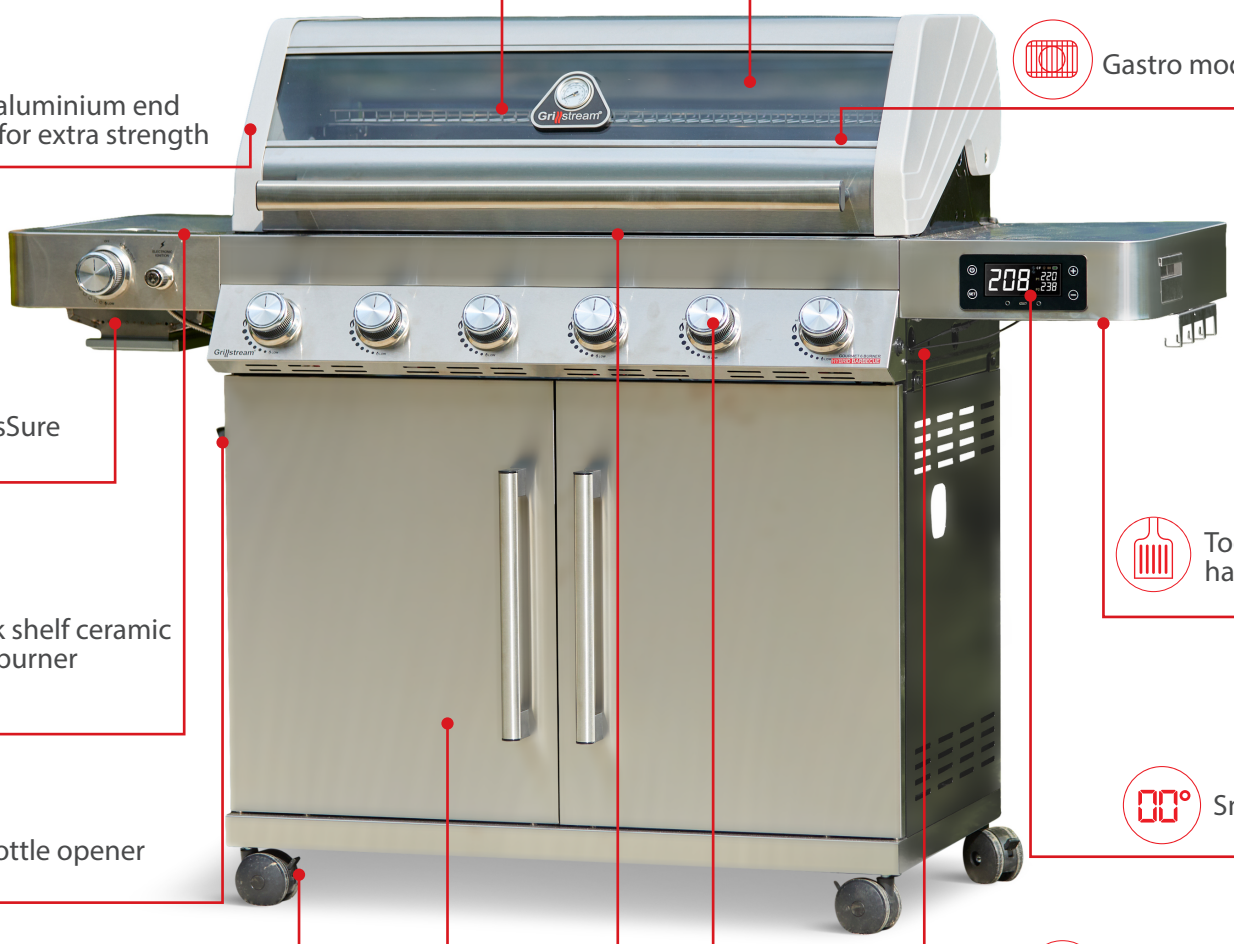

Gourmet 6 Burner

The new upgraded Gourmet stainless steel 6 burner is a grand barbecue with sleek looks and is packed with features such as the Smart Grill app controlled thermometer, ceramic steak side burner and colour changing control knobs.

- Grill 90cm x 42cm
- Gastro Griddle d30.5cm
- Heat Output 24.5kW
- Hybrid cooking system

- Foldaway warming rack
- Double skinned hood with built-in thermometer and glass viewing panel

- Cast aluminium end caps for extra strength
- Gastro modular system

- GasSure
- Steak shelf ceramic side burner
- Tool hooks for handy storage

- Bottle opener
- Smart Grill

- Lockable castors for easy manoeuvrability and stability
- Removable fat cup for easy cleaning

- Storage cabinet
- Colour changing LED light-up controls