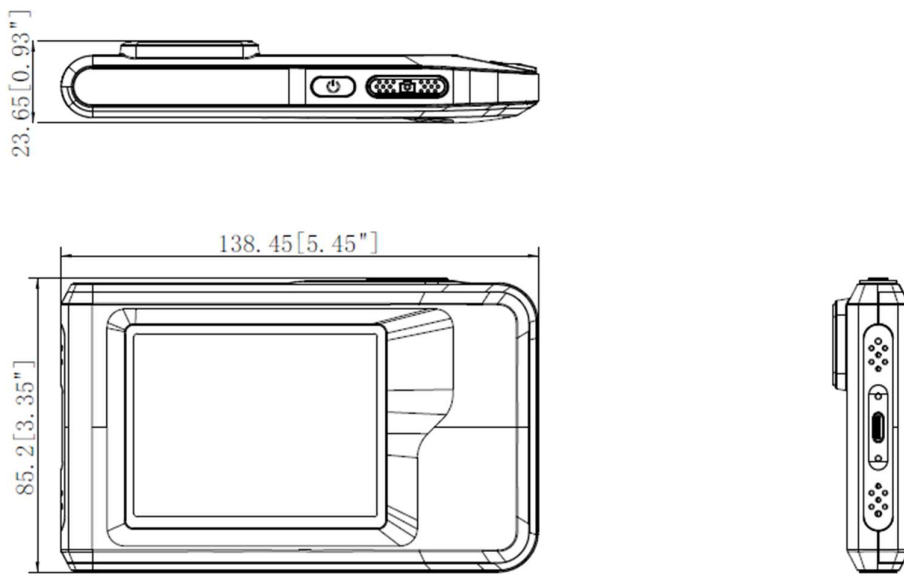

Storage Temperature Range	-20°C to 60°C (-4°F to 140°F)
Relative Humidity	< 95% non-condensing
Weight	Approx. 218 g (0.481 lb)
Dimension	138.45 mm × 85.2 mm × 23.6 mm (5.45" × 3.35" × 0.93")
Tripod Mounting	UNC ¼"-20

Available Model

PocketE

Dimension

Unit: mm[inch]

COMPLIANCE NOTICE: The thermal series products might be subject to export controls in various countries or regions, including without limitation, the United States, European Union, United Kingdom and/or other member countries of the Wassenaar Arrangement. Please consult your professional legal or compliance expert or local government authorities for any necessary export license requirements if you intend to transfer, export, re-export the thermal series products between different countries.