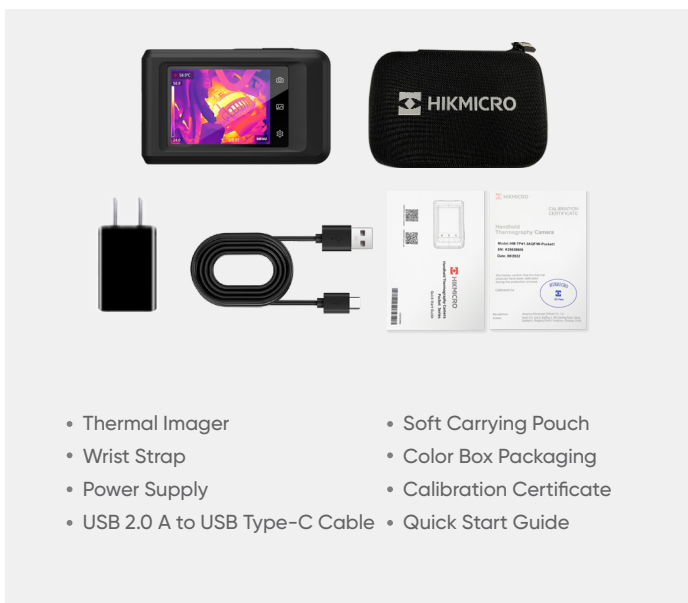

## WHAT'S IN THE BOX

- Thermal Imager
- Wrist Strap
- Power Supply
- USB 2.0 A to USB Type-C Cable
- Soft Carrying Pouch
- Color Box Packaging
- Calibration Certificate
- Quick Start Guide