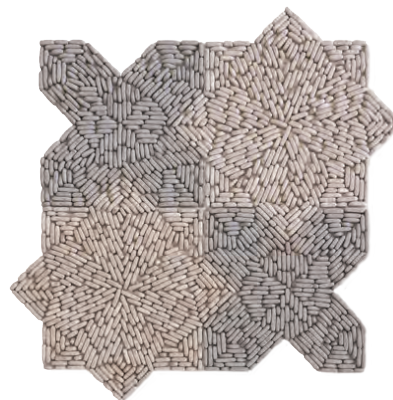

PEBBLES COLLECTION

MATERIAL
BESPOKE STONE + TILE

Explore Pebbles

MATERIAL's Pebbles Collection merges timeless designs with a unique finish to create a new and distinctive natural stone mosaic. Each sheet is three-dimensional, providing a subtle drama that blends well with most styles.

Pebbles Mosaics

Sheet Size: 24" x 24"

Available in Custom Color Combinations

CLOVERS

CIRCULO

BUSSOLA

PETUNIAS

PETALS

Shown in Charcoal Limestone and Pearl Marble

Pebbles Mosaics

Sheet Size: 24" x 24"

Available in Custom Color Combinations

CHARCOAL DIAGONAL

PEARL DIAGONAL

CHARCOAL STRAIGHT

PEARL STRAIGHT

Pebbles Mosaics

Sheet Size: Listed below
Available in Custom Color Combinations

ARGYLE
36" x 48"

STARGAZER
48" x 33 15/16"

LATTICE
38" x 42"

MATERIAL

BESPOKE STONE + TILE

www.ExploreMaterial.com