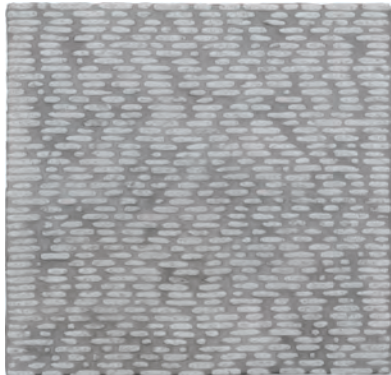

PEBBLES COLLECTION

MATERIAL
BESPOKE STONE + TILE

Explore Pebbles

MATERIAL's Pebbles Collection merges timeless designs with a unique finish to create a new and distinctive natural stone mosaic. Each sheet is three-dimensional, providing a subtle drama that blends well with most styles.

Pebbles Mosaics

Sheet Size: 24" x 24"

Available in Custom Color Combinations

CLOVERS

CIRCULO

BUSSOLA

PETUNIAS

PETALS

Shown in Charcoal Limestone and Pearl Marble

Pebbles Mosaics

Sheet Size: 24" x 24"

Available in Custom Color Combinations

CHARCOAL DIAGONAL

PEARL DIAGONAL

CHARCOAL STRAIGHT

PEARL STRAIGHT

Pebbles Mosaics

Sheet Size: Listed below
Available in Custom Color Combinations

ARGYLE
36" x 48"

STARGAZER
48" x 33 15/16"

LATTICE
38" x 42"

MATERIAL

BESPOKE STONE + TILE

www.ExploreMaterial.com