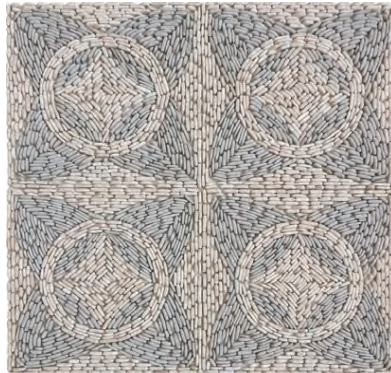

PEBBLES COLLECTION

MATERIAL
BESPOKE STONE + TILE

Explore Pebbles

MATERIAL's Pebbles Collection merges timeless designs with a unique finish to create a new and distinctive natural stone mosaic. Each sheet is three-dimensional, providing a subtle drama that blends well with most styles.

Suitable for interior or exterior use, the Pebbles Collection adds a refined elegance to any project, from shower floors to driveways. Shown in Charcoal Limestone and Pearl Marble—but available in any combination of natural stones—each sheet is art, handmade by our generational artisans.

Pebbles Mosaics

Sheet Size: 24" x 24"

Available in Custom Color Combinations

CLOVERS

CIRCULO

BUSSOLA

PETUNIAS

PETALS

Shown in Charcoal Limestone and Pearl Marble

Pebbles Mosaics

Sheet Size: 24" x 24"

Available in Custom Color Combinations

CHARCOAL DIAGONAL

PEARL DIAGONAL

CHARCOAL STRAIGHT

PEARL STRAIGHT