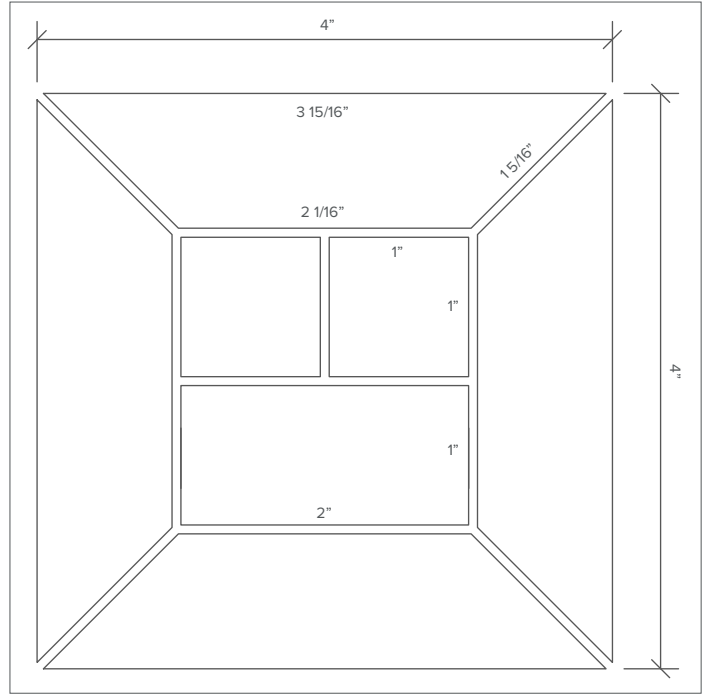

MCGAHA COLLECTION: MOSAICS

BRAVADA

Shown in Breccia Nero Marble / Nero Marble / Breccia Nuvole Marble / Carrara Marble / Danby Marble (Honed)