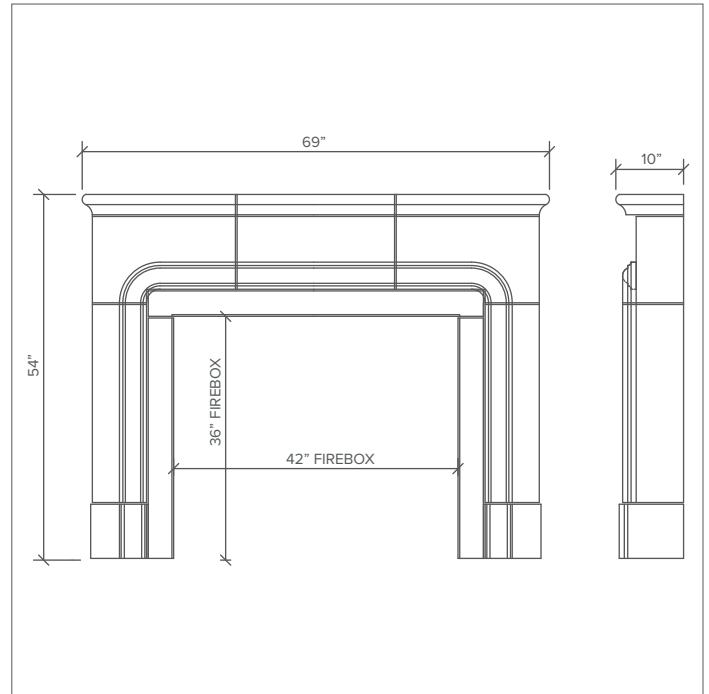

MCGAHA COLLECTION: FIREPLACES

LAZARE

Shown in Grigio Marble

COLOR OPTIONS: