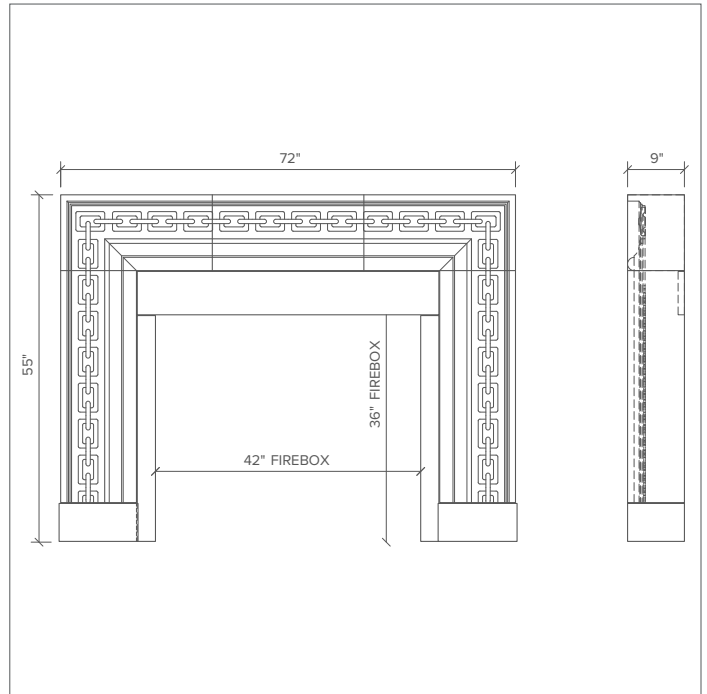

FIREPLACES

MCGAHA COLLECTION: FIREPLACES

CATENA

Shown in Danby Marble

COLOR OPTIONS:

Brec. Azul

Brec. Nero

Brec. Nuvole