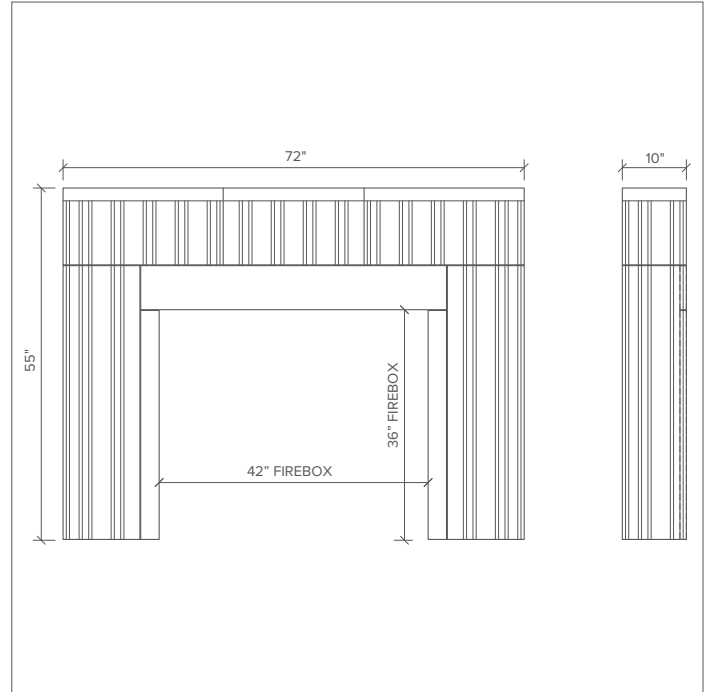

Royal

Sable

Savena

White

*Available 2024

MCGAHA COLLECTION: FIREPLACES

COSTINE

Shown in Date Adoquin