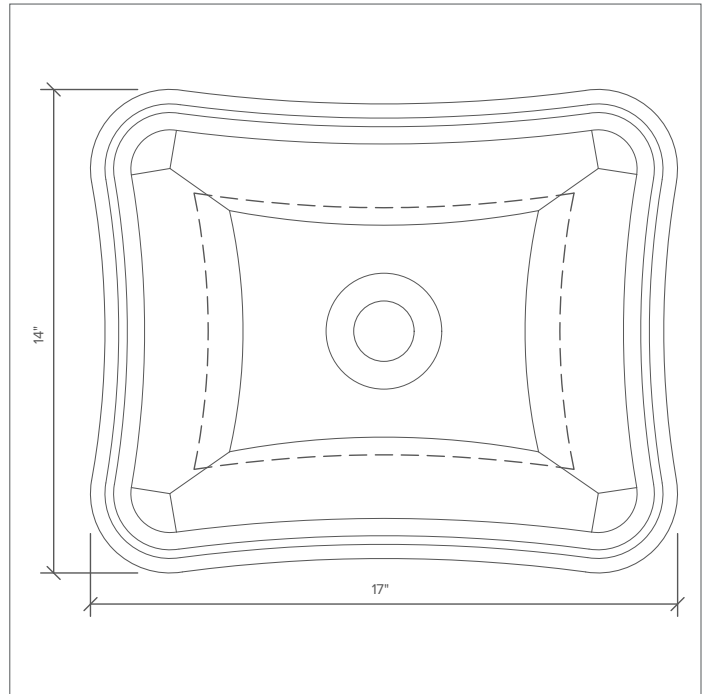

MCGAHA COLLECTION: SINKS

GIOVANNI

Shown in Danby Marble / Honed

COLOR OPTIONS:

AVAILABLE IN HONED OR CHISELED FINISH.

*Available 2024