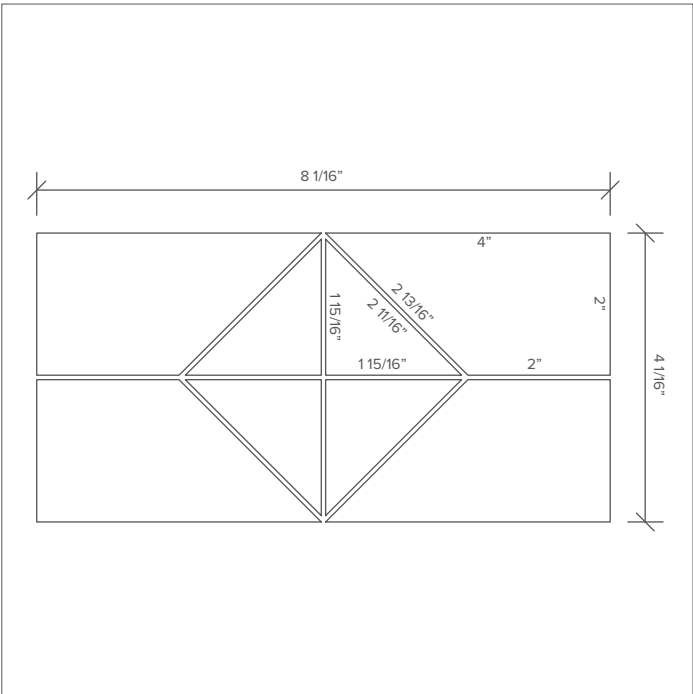

Sable

AVAILABLE AS DECK MOUNT OR WALL MOUNT.
AVAILABLE IN HONED OR CHISELED FINISH.

*Available 2024

MOSAICS

MCGAHA COLLECTION: MOSAICS

VERNAZZA (SMALL)

Shown in Nero Marble / Montclair Marble (Honed)

COLOR COMBINATIONS: