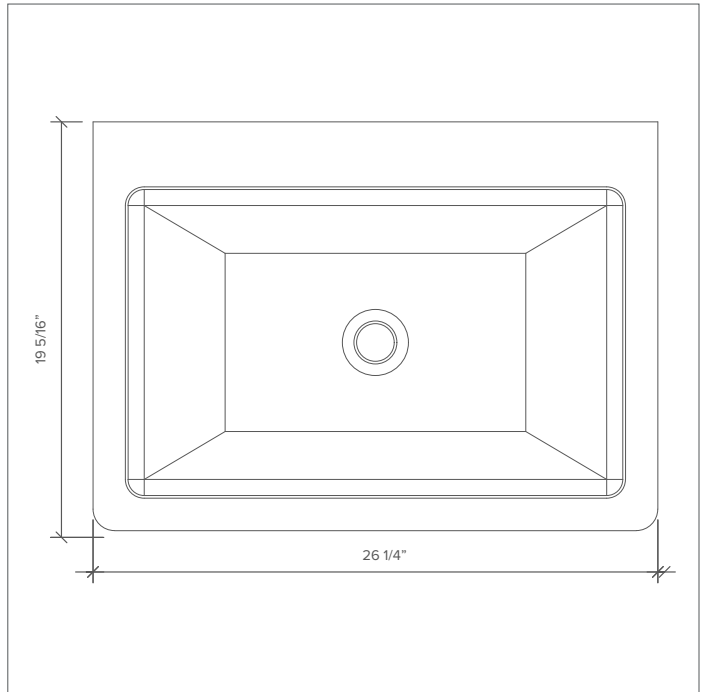

Shown in Breccia Nero Marble / Wall Mount

COLOR OPTIONS:

Brec. Nero

Brec. Nuvole

Danby

Grigio

Nero*

Pearl