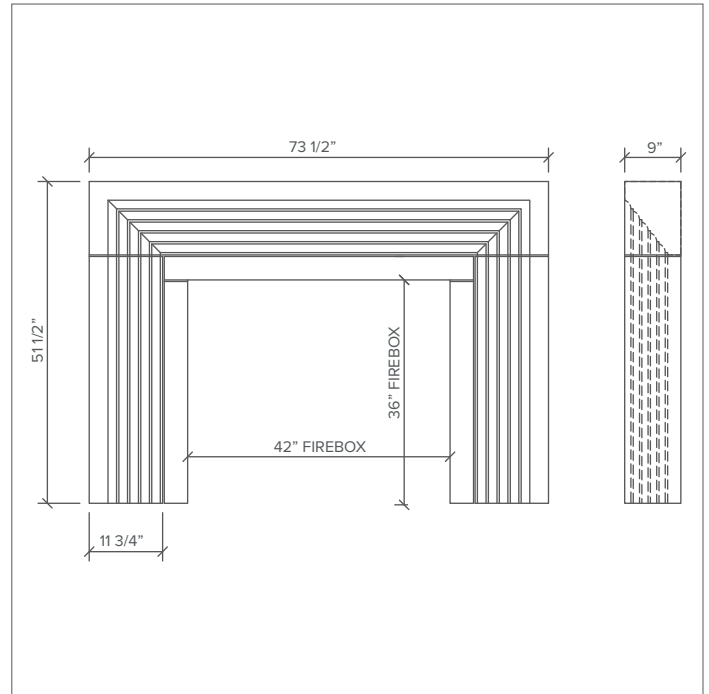

Sable

Savena

White

*Available 2024

MCGAHA COLLECTION: FIREPLACES

PIERRE

Shown in Danby Marble

COLOR OPTIONS: