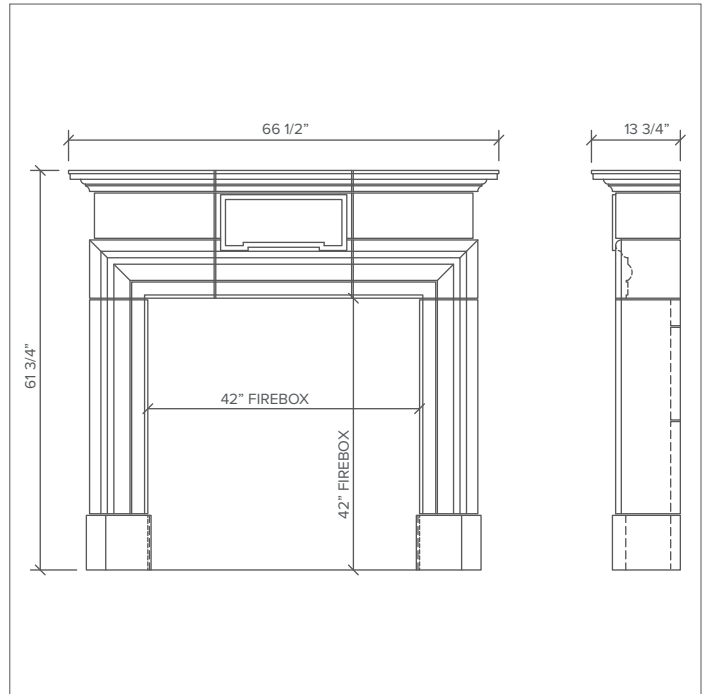

MCGAHA COLLECTION: FIREPLACES

LE GRANDE

Shown in Breccia Azul Marble

COLOR OPTIONS:

*Available 2024