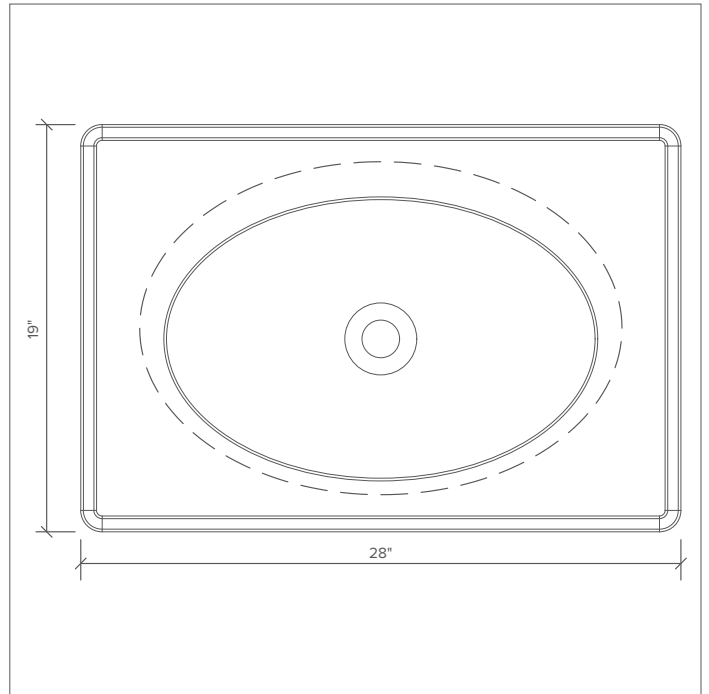

Sable

Savena

White

SINKS

MCGAHA COLLECTION: SINKS

ANGELO

Shown in Breccia Nuvole Marble / Honed

COLOR OPTIONS: