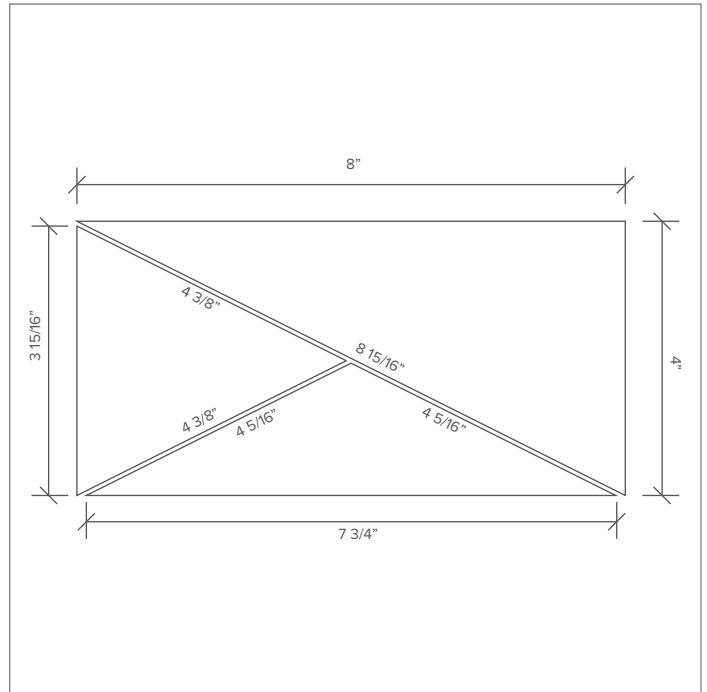

COLOR COMBINATIONS:

Honed or Polished

Brec. Nero

Nero*

Montclair

*Available 2024

MCGAHA COLLECTION: MOSAICS

PALERMO