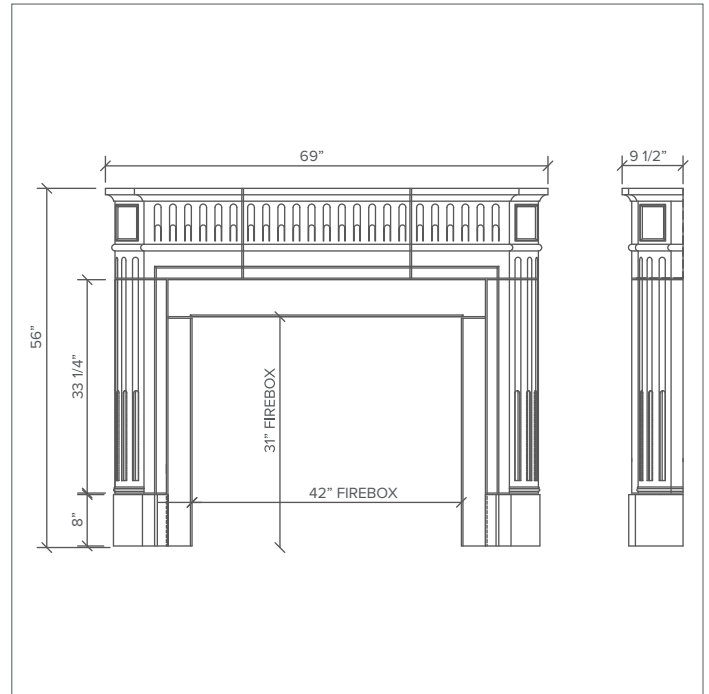

MCGAHA COLLECTION: FIREPLACES

MAURICE

Shown in Calaglio Marble

COLOR OPTIONS:

*Available 2024