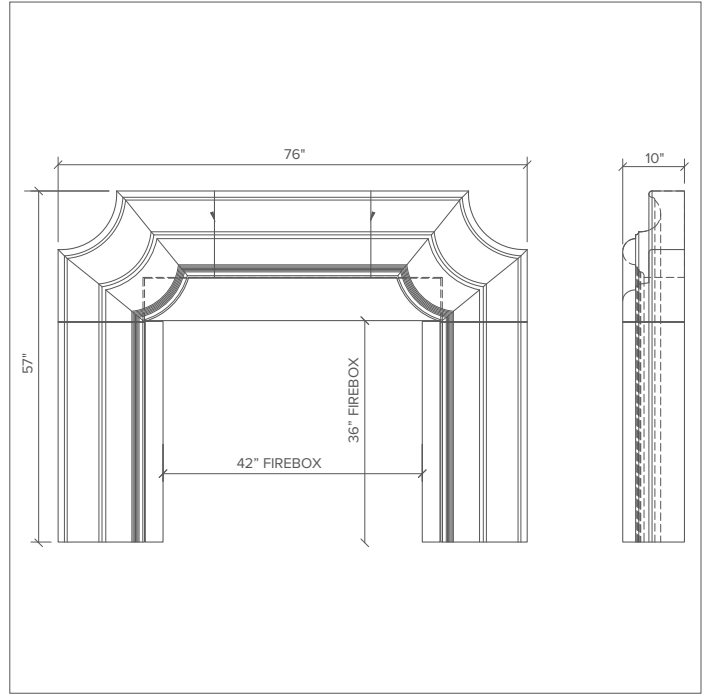

MCGAHA COLLECTION: FIREPLACES

LUCA

Shown in Charcoal Limestone

COLOR OPTIONS: