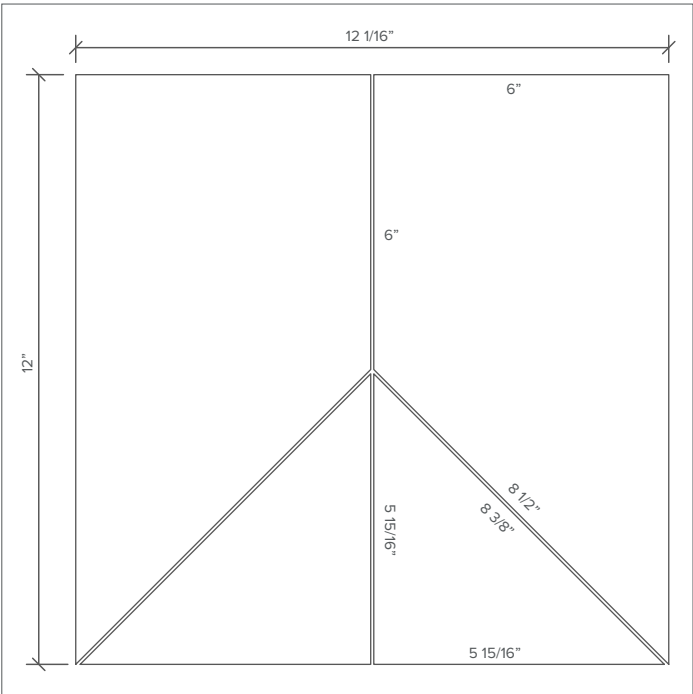

MCGAHA COLLECTION: MOSAICS

VERNAZZA (LARGE)

Shown in Nero Marble / Montclair Marble (Honed)