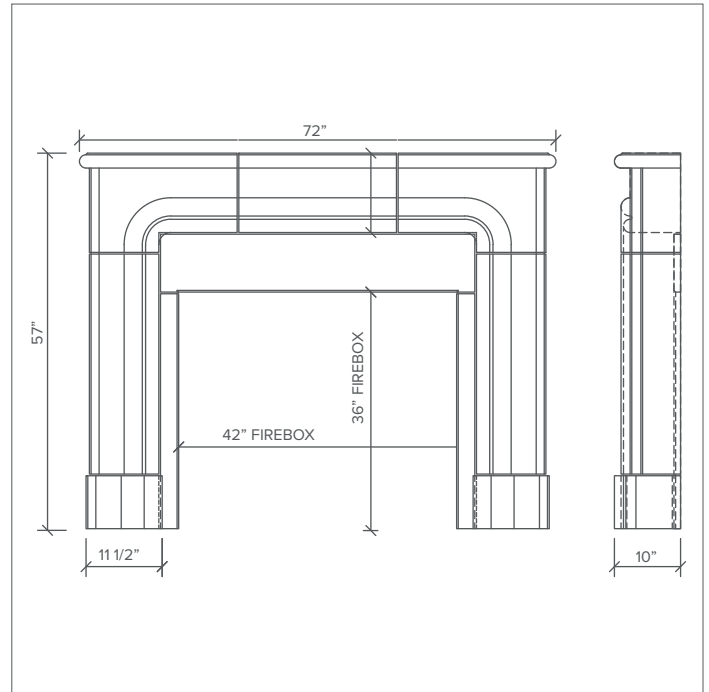

MCGAHA COLLECTION: FIREPLACES

FABIEN

Shown in Nero Marble

COLOR OPTIONS:

*Available 2024