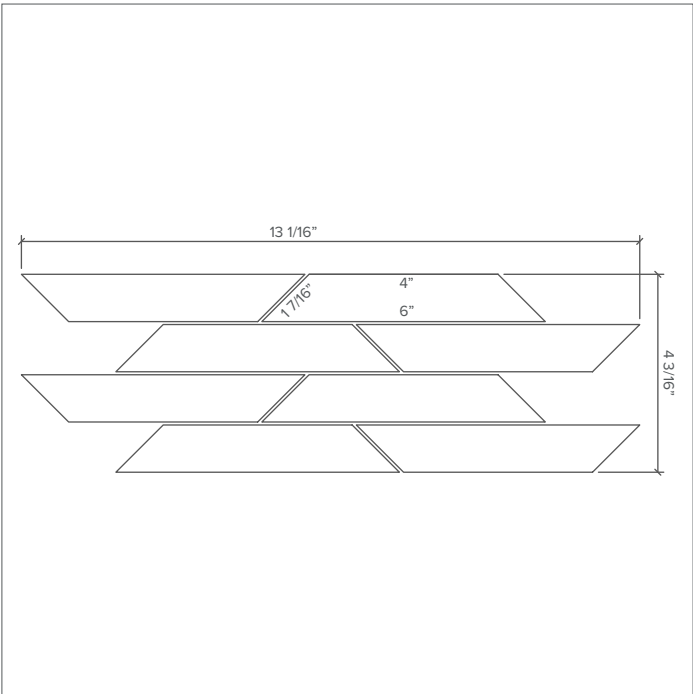

TREVISO

Shown in Breccia Nero Marble / Nero Marble / Breccia Nuvole Marble / Carrara Marble (Honed)

COLOR COMBINATIONS:

Honed or Polished

Brec. Nero Brec. Nuvole Carrara Nero*

*Available 2024

LOCATIONS

ATLANTA