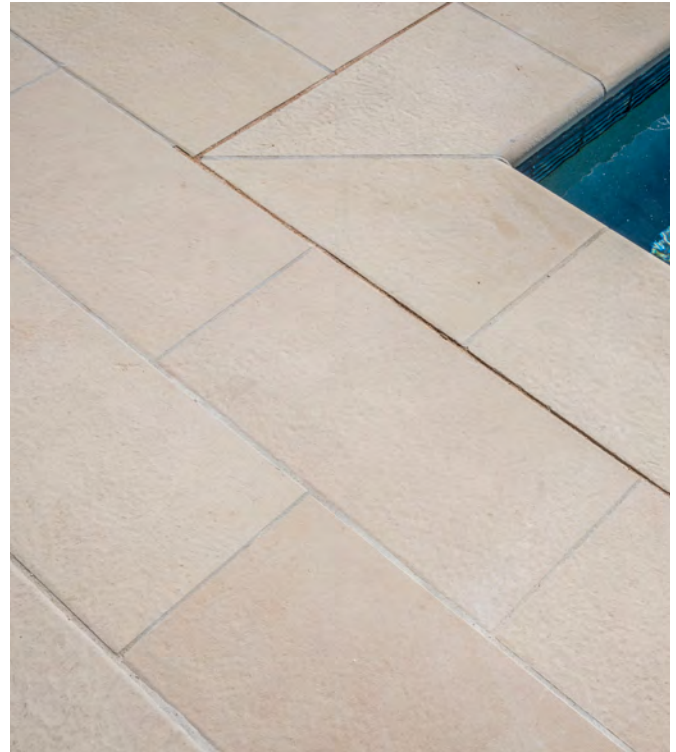

The charm of a natural stone pool is captivating and adds beauty and character to any outdoor space. MATERIAL designs pool pavers and copings that will tie in your home's exterior and pool elements, creating the perfect lounging area for any outdoor space. With the durability of natural stone your outdoor space will be enjoyed for years to come. Our natural stone experts can assist in selecting the perfect stone based on your personal style and the specifics of the project