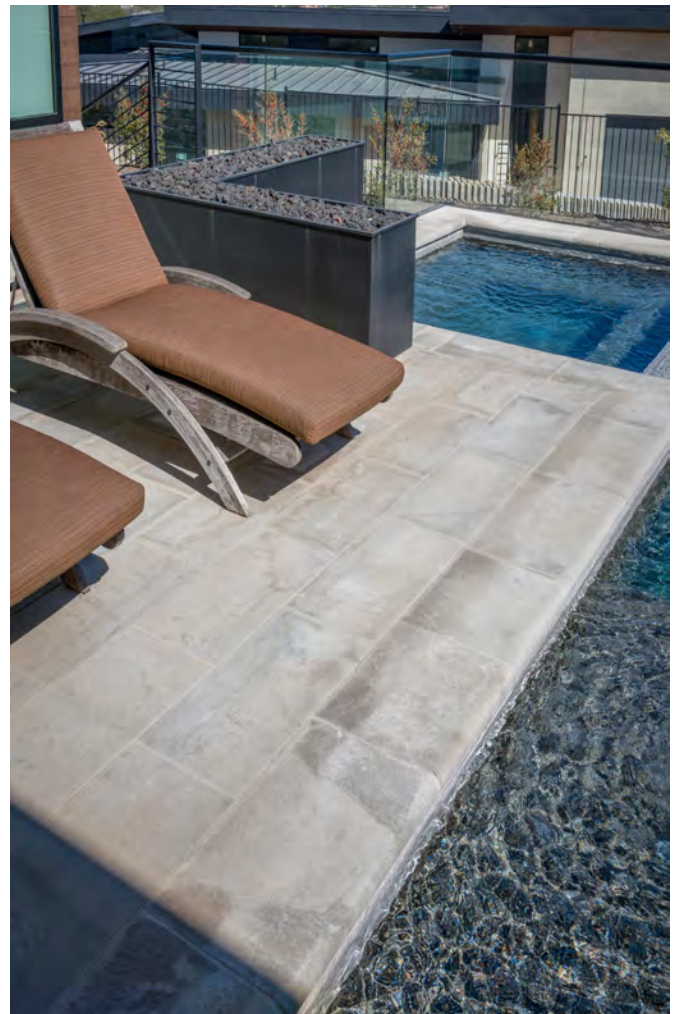

The charm of a natural stone pool is captivating and adds beauty and character to any outdoor space. MATERIAL designs pool pavers and copings that will tie in your home's exterior and pool elements, creating the perfect lounging area for any outdoor space. With the durability of natural stone your outdoor space will be enjoyed for years to come. Our natural stone experts can assist in selecting the perfect stone based on your personal style and the specifics of the project