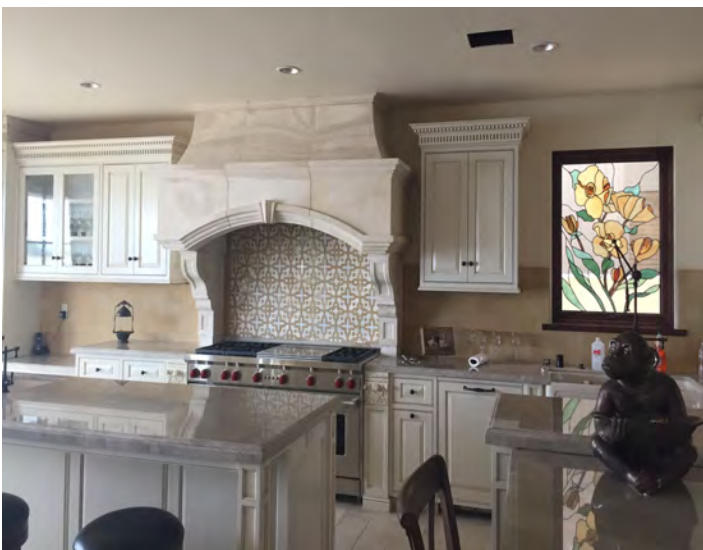

# KITCHEN HOODS

The timeless beauty of a natural stone kitchen hood is undeniable; they add warmth and character to any kitchen, and provide a focal point for the space. With the ability to carve custom designs, MATERIAL creates hoods to perfectly suit any project—from a modern, minimal interior to a rustic, outdoor kitchen—and with the durability of natural stone, your kitchen hood will impress for years to come.

# TILE

When it comes to tile, your options are virtually endless. MATERIAL creates custom-cut natural stone tile from over 35 stone colors and offers a wide range of finish options, from highly polished to rough and rustic. Want something even more unique? Our Pacific Rim collection offers dynamic patterns etched into four stunning natural stones.