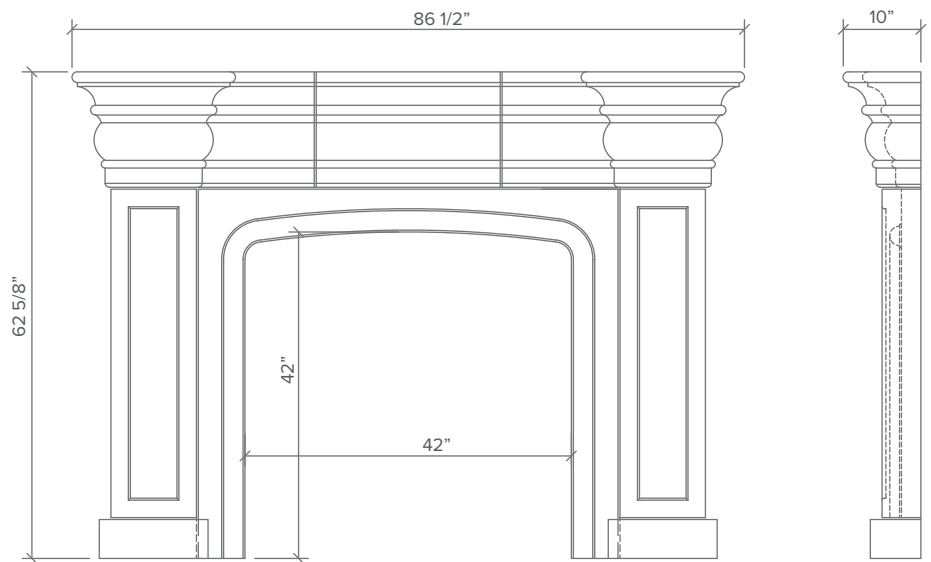

MATERIAL
BESPOKE STONE + TILE

TABLE OF CONTENTS

TRADITIONAL FIREPLACES	6
TRANSITIONAL FIREPLACES	21
CONTEMPORARY FIREPLACES	51
SHOWROOMS	73

TRADITIONAL FIREPLACES

ANSLEY
 Style: Traditional

Shown in Nero Marble