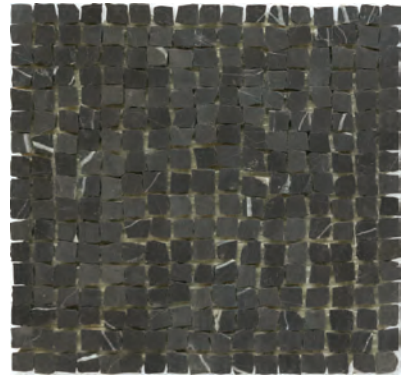

BYZANTINE MOSAIC COLLECTION

MATERIAL
BESPOKE STONE + TILE

Explore Byzantine

MATERIAL's Byzantine Mosaic Collection brings one of the oldest artistic forms of the mosaic into any space. With a traditionally irregular surface, each mesh-backed sheet showcases tesserae of our natural stone, all cut and arranged by hand to highlight the beauty of the world's oldest material.

Byzantine Mosaics

Type: MICRO

Tile Size: 1/2" x 1/2"

Sheet Size: 8" x 8" x 3/8"

JUSTINIAN BLEND

LATTE TRAVERTINE

MONTCLAIR MARBLE

NERO MARBLE

PEARL MARBLE

SABLE MARBLE

Byzantine Mosaics

Type: MICRO

Tile Size: 5/16" X 5/16"

Sheet Size: 8" x 8" x 3/8"

SEVILLE TRAVERTINE

MATERIAL