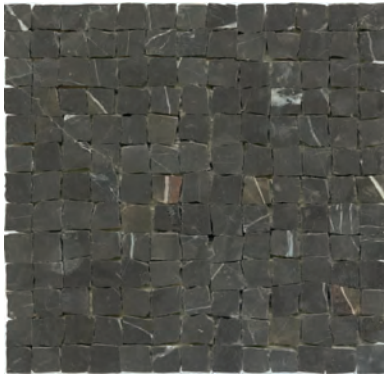

BYZANTINE MOSAIC COLLECTION

MATERIAL
BESPOKE STONE + TILE

Explore Byzantine

MATERIAL's Byzantine Mosaic Collection brings one of the oldest artistic forms of the mosaic into any space. With a traditionally irregular surface, each mesh-backed sheet showcases tesserae of our natural stone, all cut and arranged by hand to highlight the beauty of the world's oldest material.

Sheet Size: 8" x 8" x 3/8"

BRECCIA FIORE
MARBLE

BRECCIA NUVOLE
MARBLE

CARRARA MARBLE

CONSTANTINE BLEND

DANBY MARBLE

DOURBAN MARBLE

Byzantine Mosaics

Type: STANDARD

Tile Size: 1/2" x 1/2"

Sheet Size: 8" x 8" x 3/8"

JUSTINIAN BLEND

LATTE TRAVERTINE

MONTCLAIR MARBLE

NERO MARBLE

PEARL MARBLE

SABLE MARBLE

Byzantine Mosaics

Type: STANDARD

Tile Size: 1/2" x 1/2"

Sheet Size: 8" x 8" x 3/8"

SEVILLE TRAVERTINE

Byzantine Mosaics

Type: MICRO