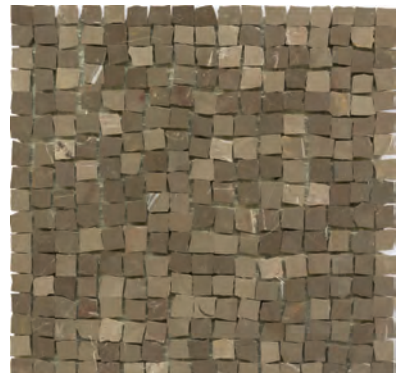

BYZANTINE MOSAIC COLLECTION

MATERIAL
BESPOKE STONE + TILE

Explore Byzantine

MATERIAL's Byzantine Mosaic Collection brings one of the oldest artistic forms of the mosaic into any space. With a traditionally irregular surface, each mesh-backed sheet showcases tesserae of our natural stone, all cut and arranged by hand to highlight the beauty of the world's oldest material.

Byzantine Mosaics

Type: MICRO

Tile Size: 1/2" x 1/2"

Sheet Size: 8" x 8" x 3/8"

JUSTINIAN BLEND

LATTE TRAVERTINE

MONTCLAIR MARBLE

NERO MARBLE

PEARL MARBLE

SABLE MARBLE

Byzantine Mosaics

Type: MICRO

Tile Size: 5/16" X 5/16"

Sheet Size: 8" x 8" x 3/8"

SEVILLE TRAVERTINE

MATERIAL