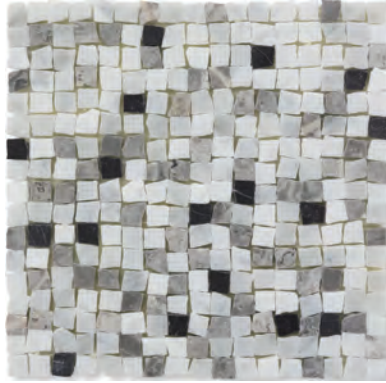

BYZANTINE MOSAIC COLLECTION

MATERIAL
BESPOKE STONE + TILE

Explore Byzantine

MATERIAL's Byzantine Mosaic Collection brings one of the oldest artistic forms of the mosaic into any space. With a traditionally irregular surface, each mesh-backed sheet showcases tesserae of our natural stone, all cut and arranged by hand to highlight the beauty of the world's oldest material.

SABLE MARBLE

Byzantine Mosaics

Type: STANDARD

Tile Size: 1/2" x 1/2"

Sheet Size: 8" x 8" x 3/8"

SEVILLE TRAVERTINE

Byzantine Mosaics

Type: MICRO

Tile Size: 5/16" X 5/16"

Sheet Size: 8" x 8" x 3/8"

BRECCIA FIORE
MARBLE

BRECCIA NUVOLE
MARBLE

CARRARA MARBLE

CONSTANTINE BLEND

DANBY MARBLE

DOURDAN MARBLE

Byzantine Mosaics

Type: MICRO

Tile Size: 1/2" x 1/2"

Sheet Size: 8" x 8" x 3/8"

JUSTINIAN BLEND

LATTE TRAVERTINE

MONTCLAIR MARBLE

NERO MARBLE