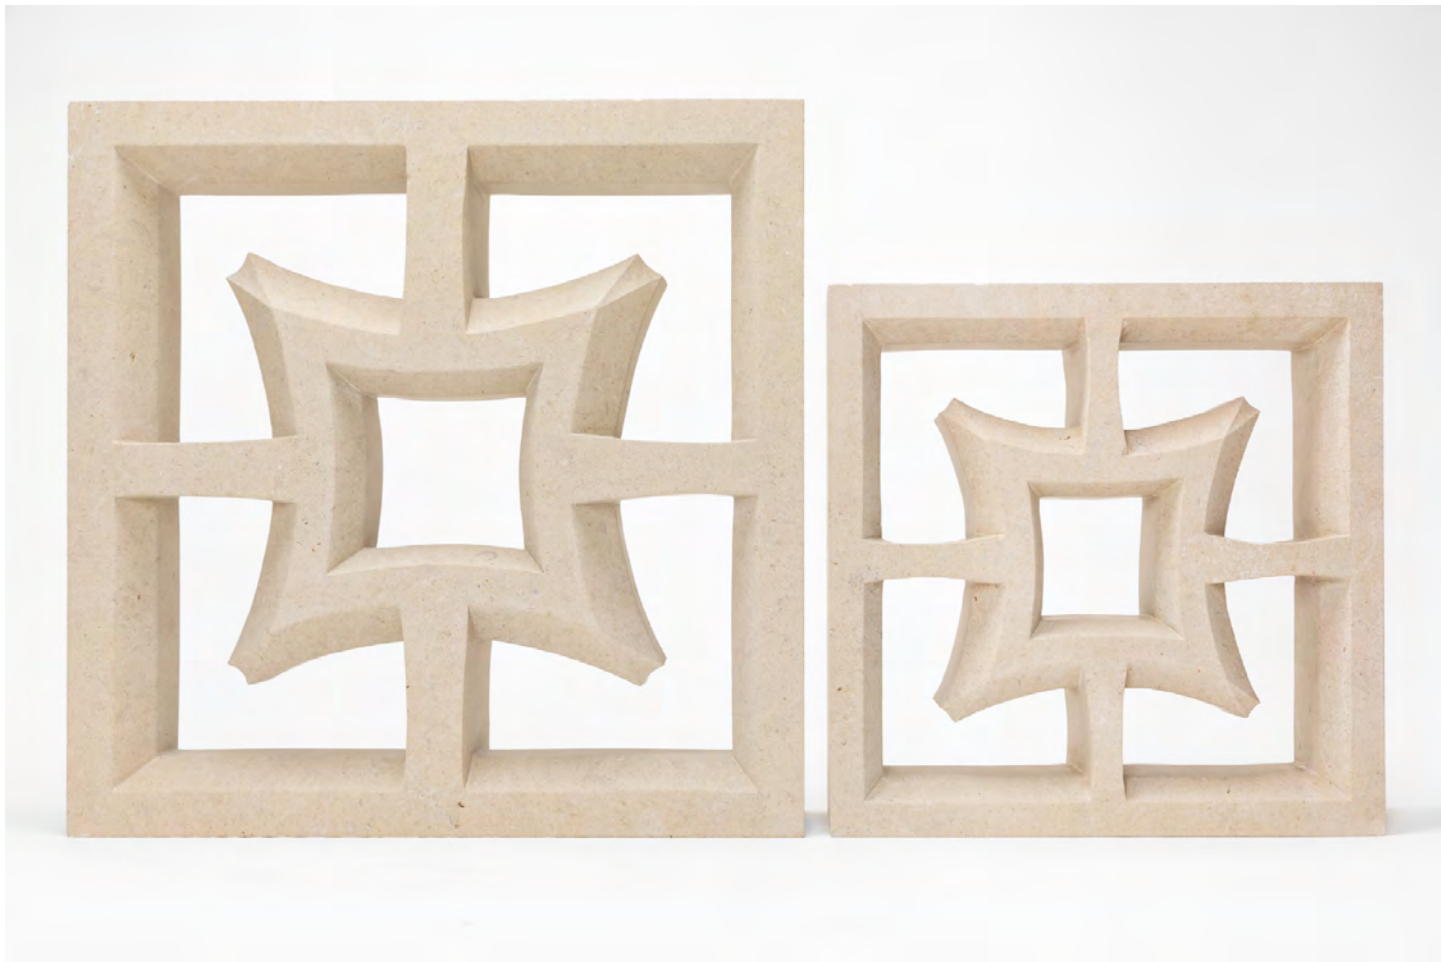

LEW OLIVER COLECTION: BREEZE BLOCKS

MID-CENTURY MODERN 1

COLOR OPTIONS:

SIZE OPTIONS:

12" X 12" X 3.5"

16" X 16" X 3.5"

Shown in Pewter Limestone