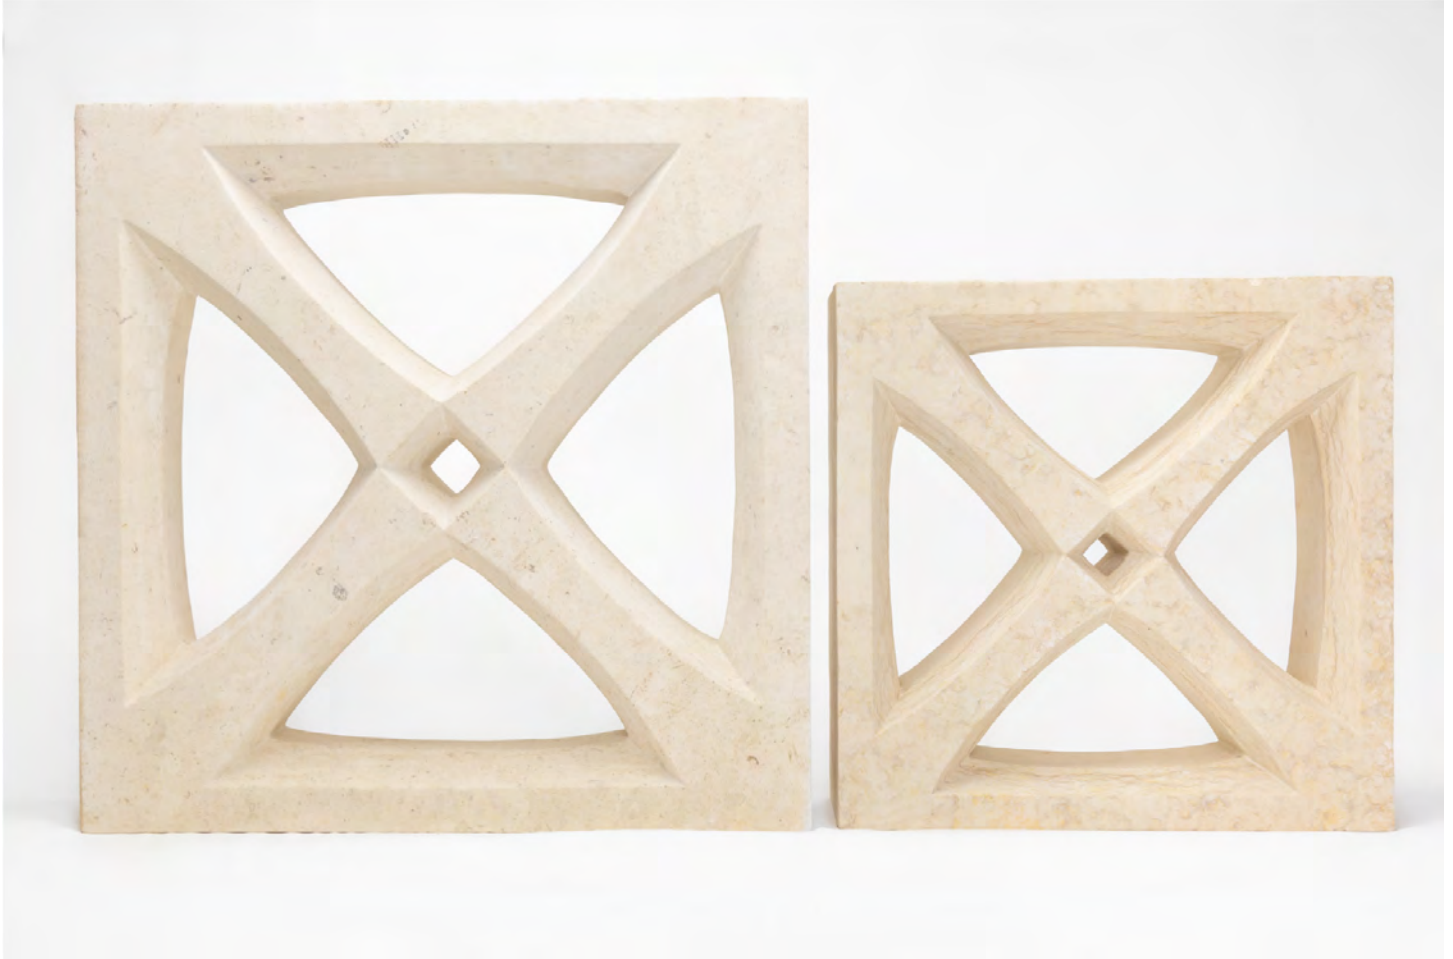

LEW OLIVER COLECTION: BREEZE BLOCKS

MID-CENTURY MODERN 2

COLOR OPTIONS:

SIZE OPTIONS:

12" X 12" X 3.5"

16" X 16" X 3.5"

Shown in Cream Limestone