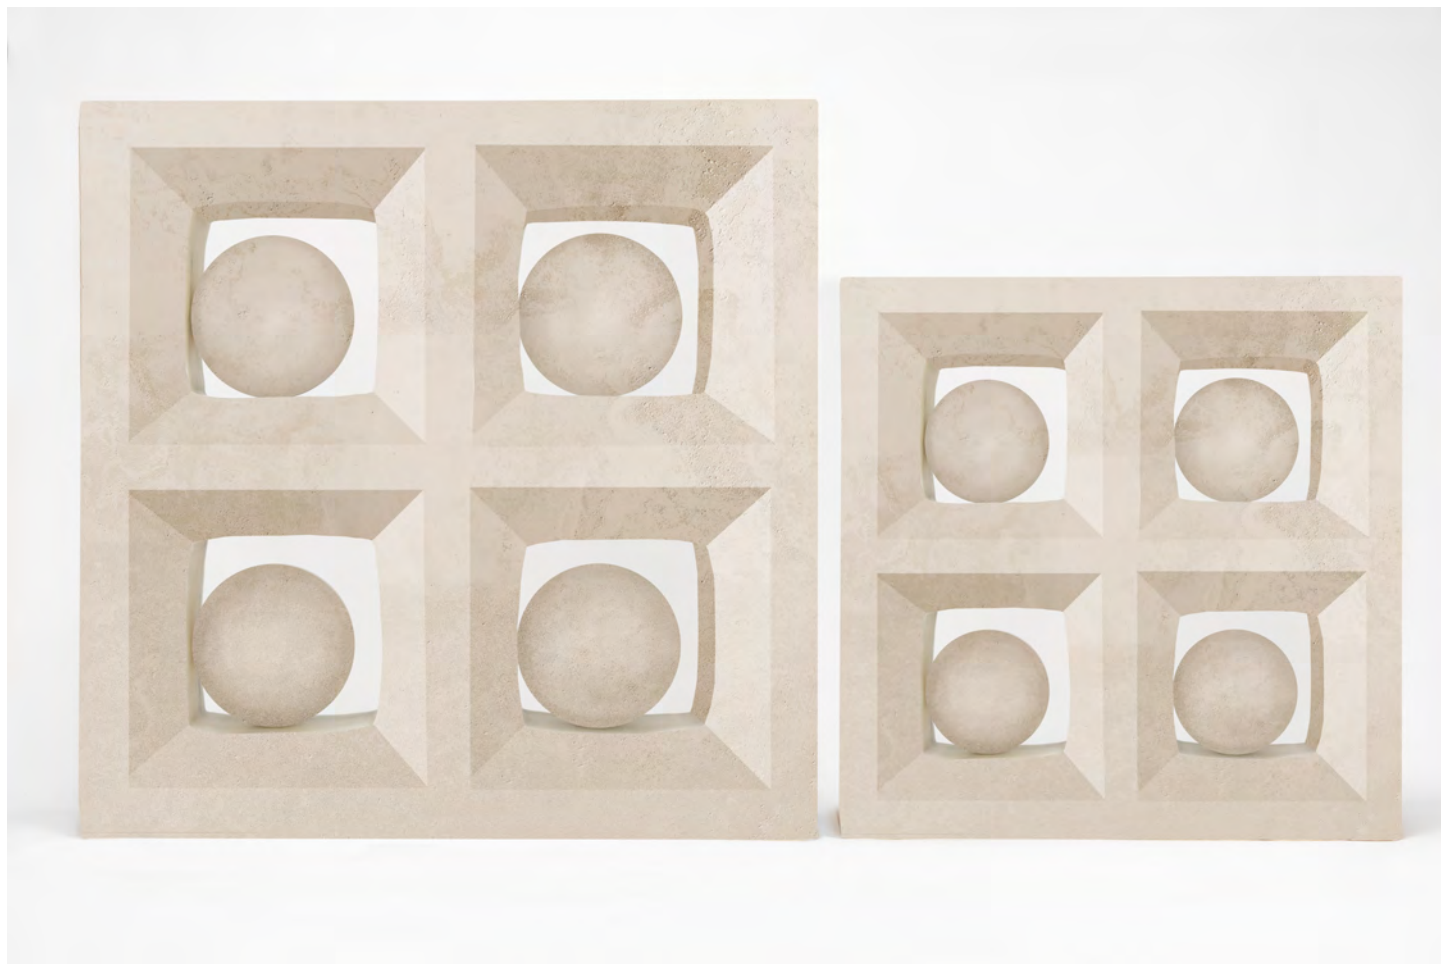

SIZE OPTIONS:

12" X 12" X 3.5"

16" X 16" X 3.5"

Shown in White Limestone

LEW OLIVER COLECTION: BREEZE BLOCKS

MODERN 1

COLOR OPTIONS:

Cedar