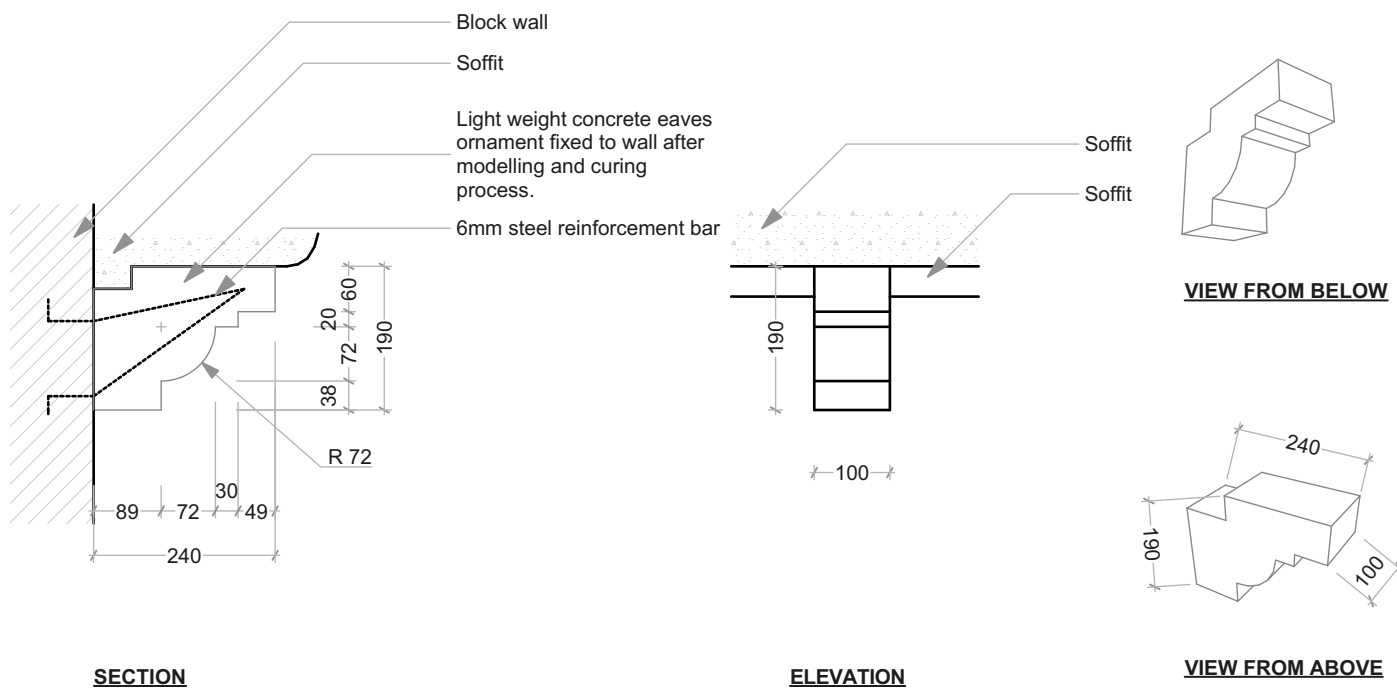

1

Detail

1:10