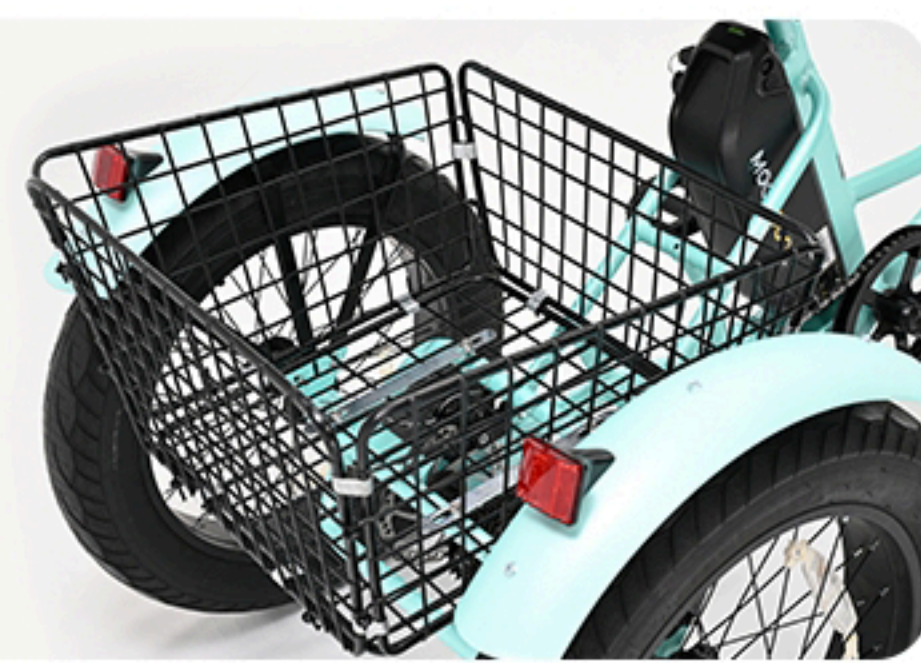

Horn function

TK1 Fat Tire

Your reliable travel buddy effortlessly carrying cargo ensuring a safe ride

75% Pre-assembled

35-45 Range miles

16 Top Speed mph

Vacuum foaming seat with backrest

Low-step Frame

Load Capacity 400 LBS

Fat Tires 20" x 4.0

Recommended Height : 5'-6'3"

Shimano 7 speed

48V*500W helical motor
Peak power 750W
55Nm peak torque

Disc brake with electrical cut-off function

LCD color screen
3 Levels

48V*15Ah
Lithium Battery

Large Front & Rear Baskets

Enhanced Quality

Mooncool electric tricycles are always improving for safety. We use 4.0 fat tires for stability and waterproof wiring for added security. Every detail matters. We care about our customers.