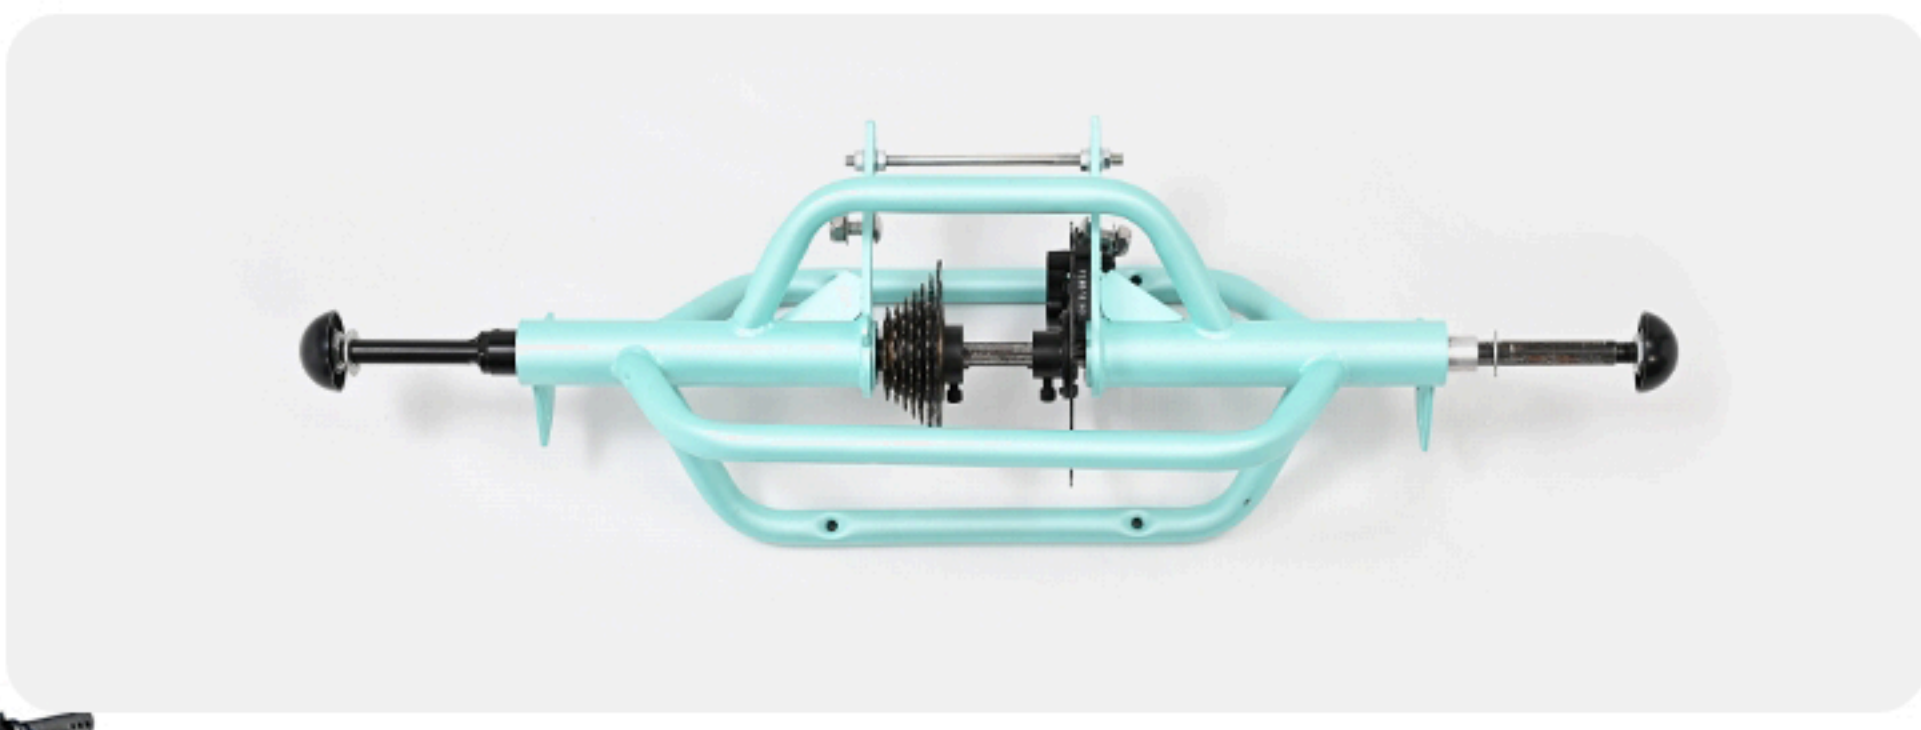

Horn function

TK1 Fat Tire

Your reliable travel buddy effortlessly carrying cargo ensuring a safe ride

75% Pre-assembled

35-45 Range miles

16 Top Speed mph

Vacuum foaming seat with backrest

Low-step Frame

Load Capacity 400 LBS

Fat Tires 20" x 4.0

Recommended Height : 5'-6'3"

Shimano 7 speed

48V*500W helical motor
Peak power 750W
55Nm peak torque

Disc brake with electrical cut-off function

LCD color screen
3 Levels

48V*15Ah
Lithium Battery

Large Front & Rear Baskets

Enhanced Quality

Mooncool electric tricycles are always improving for safety. We use 4.0 fat tires for stability and waterproof wiring for added security. Every detail matters. We care about our customers.