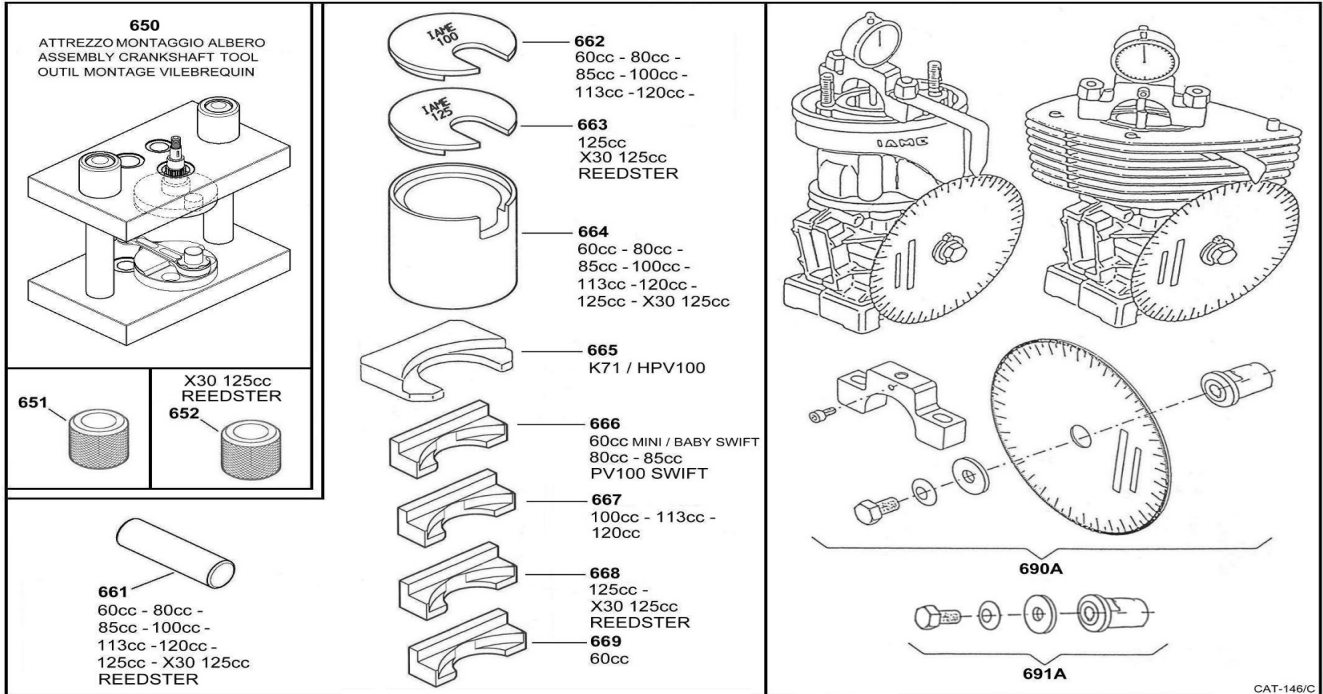

POS	COD	DESCR	R.R.P(£)	INC VAT
650	10110A	CRANKSHAFT ASSY TOOL	£1,399.20	£1,679.04
651	10150	CRANK-PIN BUSH 18mm	£37.60	£45.12
661	10107	CRANK-PIN PUSHER	£10.00	£12.00
662	10103	CRANKSHAFT PLATE 60/85/100cc	£57.61	£69.14
664	10100	CRANKSH. DISASSY SUPPORT	£151.44	£181.73
666	10108	CRANKSHAFT INSERT60/85/PV100SW	£35.05	£42.06
690A	10820A	TIMING CHECK DISC TaG/REEDSTER	£85.61	£102.73
691A	10828-C	TIMING CHECK DISC ADAPTER M10	£29.52	£35.42