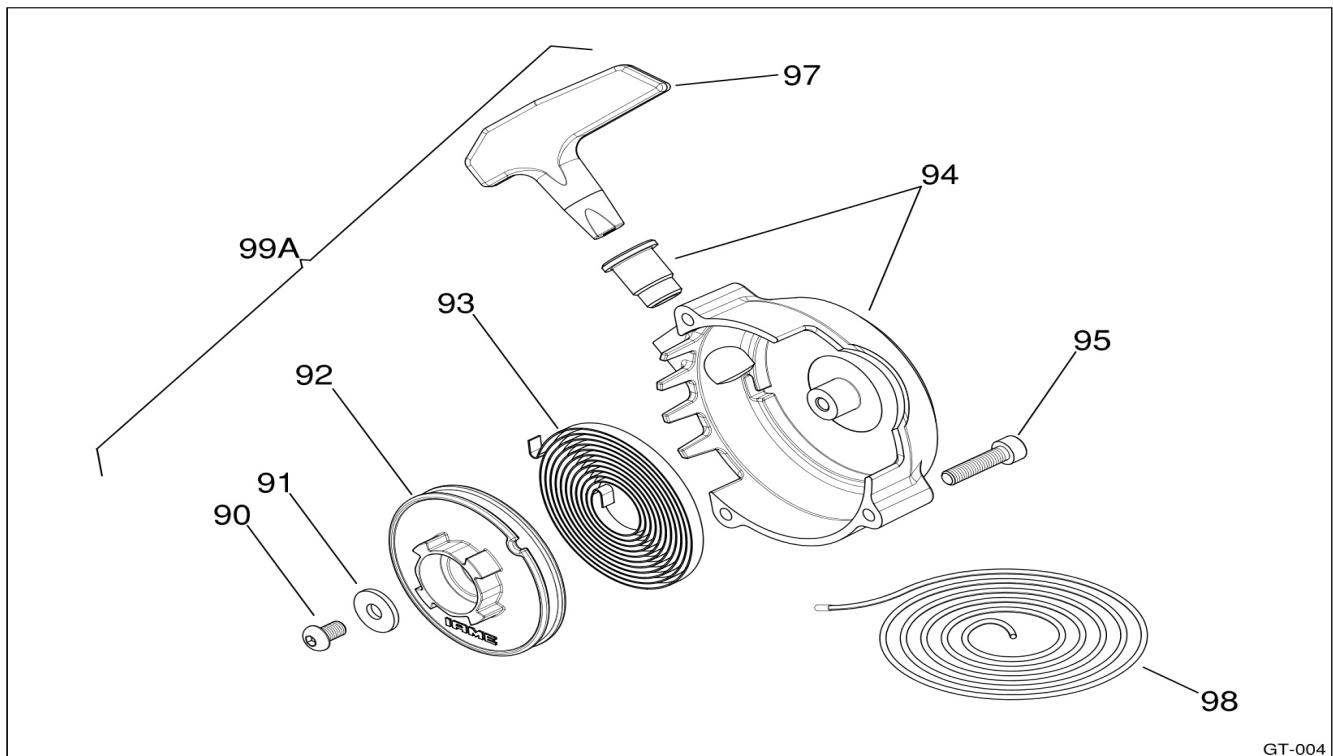

POS	COD	DESCR	R.R.P(£)	INC VAT
90	00261-K	KIT 20 SCREWS TCH M6x10	£6.84	£8.21
91	00314-K	KIT 20 W2ASHERS M6X17X3	£3.79	£4.54
92	A-61975	STARTER PULLEY ALU	£6.84	£8.21
93	A-61872	VOLUTE SPRING	£7.50	£9.00
94	A-61875-K	STARTER COVER X30 ROOKIE	£29.71	£35.66
95	00029-K	KIT OF 20 ALLEN SCREWS M5x35	£3.16	£3.79
97	IMI-40400A	STARTER HANDGRIP	£3.04	£3.64
98	A-61876-C	STARTER ROPE	£2.27	£2.72
99A	A-61875-C	STARTER COVER X30 ROOKIE CP.	£51.29	£61.54