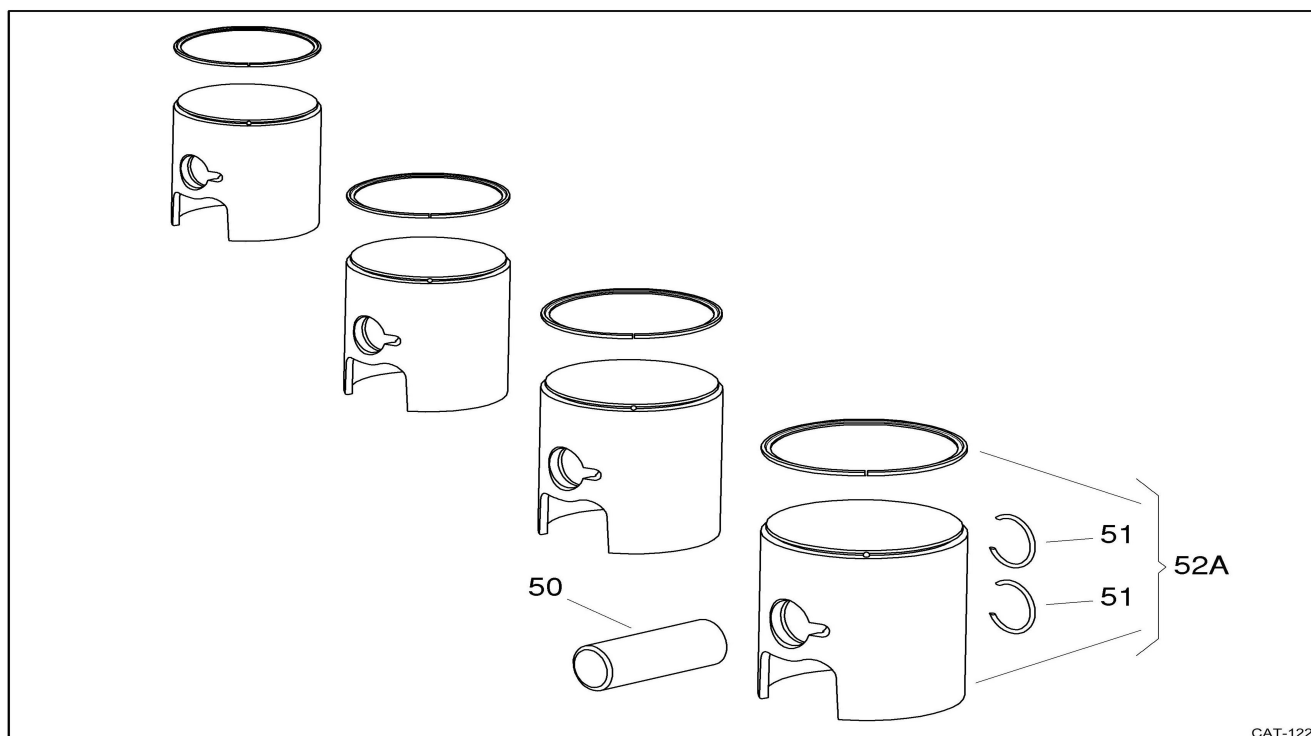

PISTON

CAT-122

POS	COD	DESCR	R.R.P(£)	INC VAT
50	A-61320	PISTON PIN mm12x35 v.'07	£9.36	£11.23
51	10342	CIRCLIP 12x1	£1.02	£1.22
52A	A-61051-CR	PISTON MINI-SW'07 41.80r	£55.57	£66.69
52A	A-61051-CV	PISTON MINI-SW'07 41.80g	£55.57	£66.69
52A	A-61056-CR	PISTON MINI-SW'07 41.82r	£55.57	£66.69
52A	A-61056-CV	PISTON MINI-SW'07 41.82g	£55.57	£66.69
52A	A-61061-CR	PISTON MINI-SW'07 41.84r	£55.57	£66.69
52A	A-61061-CV	PISTON MINI-SW'07 41.84g	£55.57	£66.69
52A	A-61071-CR	PISTON MINI-SW'07 41.88r	£55.57	£66.69
52A	A-61071-CV	PISTON MINI-SW'07 41.88g	£55.57	£66.69
52A	A-61081-CR	PISTON MINI-SW'07 41.92r	£55.57	£66.69
52A	A-61081-CV	PISTON MINI-SW'07 41.92g	£55.57	£66.69
52A	A-61086-CR	PISTON MINI-SW'07 41.94r	£55.57	£66.69
52A	A-61086-CV	PISTON MINI-SW'07 41.94v	£55.57	£66.69
52A	A-61091-CR	PISTON MINI-SW'07 41.96r	£55.57	£66.69
52A	A-61091-CV	PISTON MINI-SW'07 41.96g	£55.57	£66.69
52A	A-61101-CR	PISTON MINI-SW'07 42.00r	£55.57	£66.69
52A	A-61101-CV	PISTON MINI-SW'07 42.00g	£55.57	£66.69