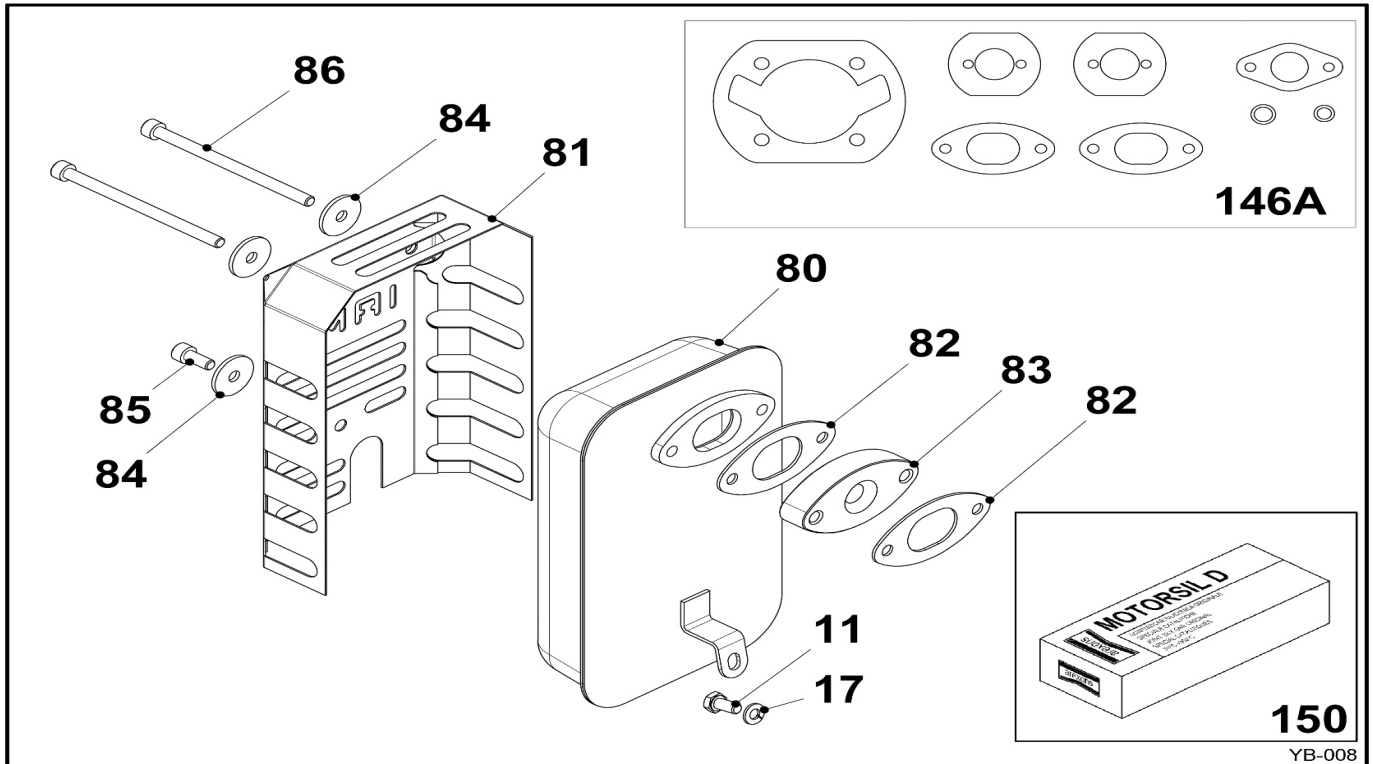

POS	COD	DESCR	R.R.P(£)	INC VAT
011	00161-K	KIT OF 20 HEX. SCREWS 6x12	£3.32	£3.99
017	00331-K	KIT 20 EXHAUST WASHERS M6	£1.39	£1.67
080	EHO4011	EXHAUST M1	£93.02	£111.62
081	EH05011	EXHAUST HEAT COVER M1	£51.68	£62.01
082	A-61360	EXHAUST GASKET MINI/PUMA-85AUS	£3.70	£4.44
083	EH20513	EXHAUST SPACER RESTRICTION 13.5mm	£25.84	£31.01
084	00311-K	KIT 20 WASHERS M6x24	£3.32	£3.99
085	00040-K	KIT OF 20 SCREWS M6 X 14	£3.04	£3.64
086	00085-K	KIT OF 20 SCREWS M 6x95	£23.25	£27.90
146	EZ00990	GASKETS KIT M1	£11.91	£14.29