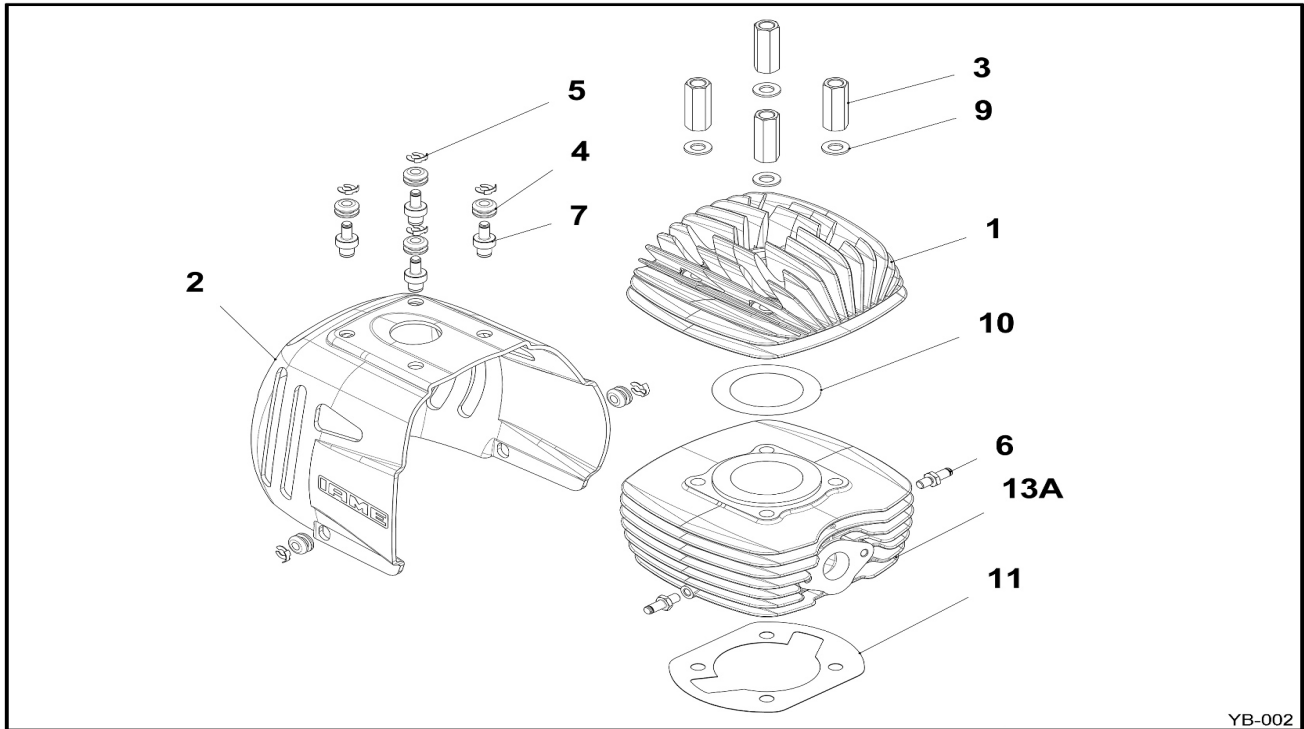

£ + VAT

M1

Price list

2024

Made in Italy

PART NO:	DESCRIPTION	R.R.P(£)	INC VAT
CA00110BC15	M1 ENGINE COMPLETE	£1,199.00	£1,438.80

YB-002

POS	COD	DESCR	R.R.P(£)	INC VAT
01	EA40110	CYLINDER HEAD M1 UK	£135.63	£162.75
02	EA10310	CYLINDER HEAT COVER M1	£56.84	£68.21
03	B-75660	EXHAUST NUT 8mm	£3.14	£3.77
04	EZ00002-K	KIT CABLE GUIDE 6 pcs.	£4.64	£5.57
05	EZ00001-K	KIT CLIPS 6 pcs.	£3.89	£4.67
06	EA10710-K	KIT LOWER FIXING PIN 2 pcs.	£6.20	£7.44
008	EA10810-K	KIT UPPER FIXING PIN 4 pcs.	£6.98	£8.38
09	00303-K	KIT OF 20 WASHERS M8	£0.80	£0.96
10	A-61048	HEAD GASKET 0.10mm	£2.27	£2.72
11	EBP-85045	CYL. GASKET 4/ 10 PUMA/GAZ	£1.59	£1.91
13A	EA01010	CYLINDER M1 UK	£407.05	£488.46

PISTON

CAT-122

POS	COD	DESCR	R.R.P(£)	INC VAT
50	A-61320	PISTON PIN mm12x35 v.'07	£9.36	£11.23
51	10342	CIRCLIP 12x1	£1.02	£1.22
52A	A-61051-CR	PISTON MINI-SW'07 41.80r	£55.57	£66.69
52A	A-61051-CV	PISTON MINI-SW'07 41.80g	£55.57	£66.69
52A	A-61056-CR	PISTON MINI-SW'07 41.82r	£55.57	£66.69
52A	A-61056-CV	PISTON MINI-SW'07 41.82g	£55.57	£66.69
52A	A-61061-CR	PISTON MINI-SW'07 41.84r	£55.57	£66.69
52A	A-61061-CV	PISTON MINI-SW'07 41.84g	£55.57	£66.69
52A	A-61071-CR	PISTON MINI-SW'07 41.88r	£55.57	£66.69
52A	A-61071-CV	PISTON MINI-SW'07 41.88g	£55.57	£66.69
52A	A-61081-CR	PISTON MINI-SW'07 41.92r	£55.57	£66.69
52A	A-61081-CV	PISTON MINI-SW'07 41.92g	£55.57	£66.69
52A	A-61086-CR	PISTON MINI-SW'07 41.94r	£55.57	£66.69
52A	A-61086-CV	PISTON MINI-SW'07 41.94v	£55.57	£66.69
52A	A-61091-CR	PISTON MINI-SW'07 41.96r	£55.57	£66.69
52A	A-61091-CV	PISTON MINI-SW'07 41.96g	£55.57	£66.69
52A	A-61101-CR	PISTON MINI-SW'07 42.00r	£55.57	£66.69
52A	A-61101-CV	PISTON MINI-SW'07 42.00g	£55.57	£66.69