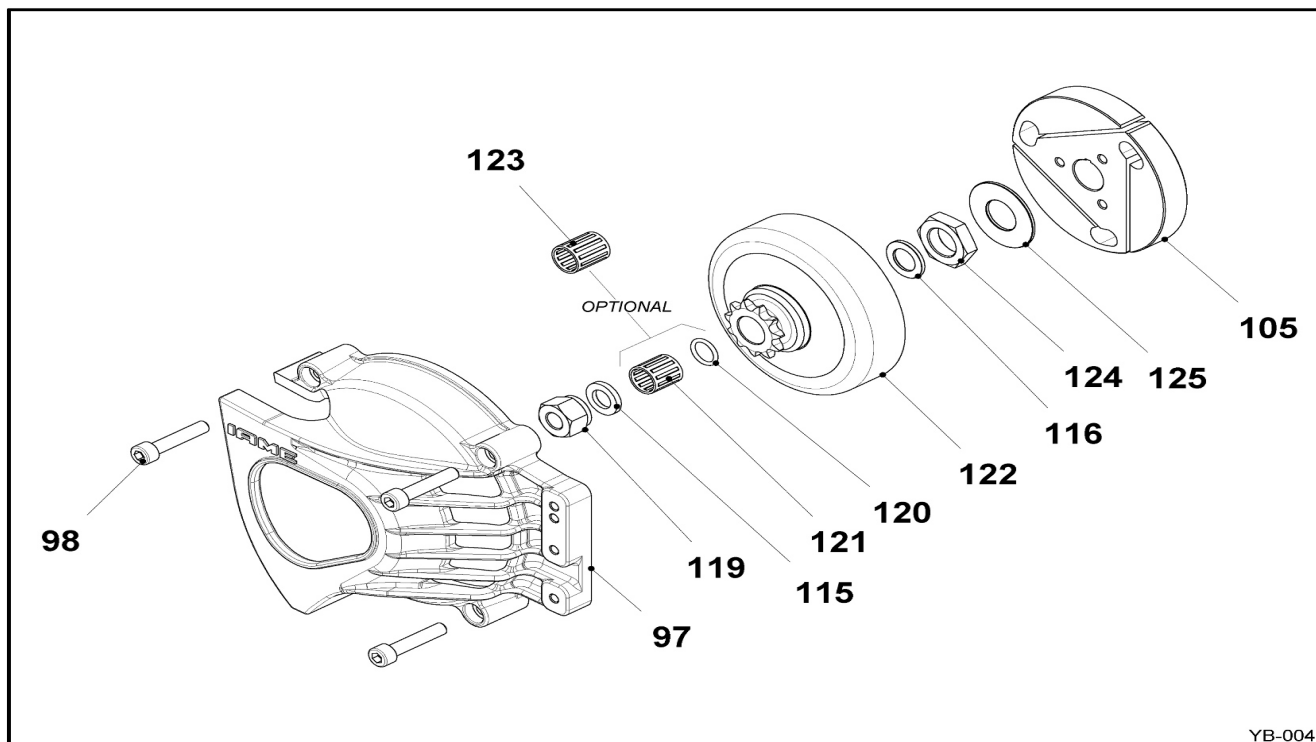

YB-004

POS	COD	DESCR	R.R.P(£)	INC VAT
097	A-60595B	CLUTCH GUARD TaG	£33.61	£40.33
098	00046-K	KIT 20 SCREWS M6x30	£3.16	£3.79
105	A-60842	CLUTCH HUB X30 ROOKIE	£63.64	£76.37
115	D-75573	EXTERNAL WASHER	£1.27	£1.52
116	D-75565	THRUST INT.WASHER H=1,8mm	£1.81	£2.17
119	D-75570	STARTER NUT TaG	£2.50	£2.99
120	A-60565	CLUTCH DRUM OR	£0.76	£0.91
121	B-55598	CLUTCH ROLLER CAGE JUN-CIK	£6.73	£8.07
122	A-60552-10	DRUM W/SPROCK. Z10 X30 ROOKIE	£53.43	£64.11
122	A-60552-11	DRUM W/SPROCK. Z11 X30 ROOKIE	£53.43	£64.11
123	D-75598	CLUTCH ROLLER CAGE TaG	£5.89	£7.07
124	A-60560	LOCKING NUT TaG	£4.20	£5.04
125	D-75563	WASHER CONED SAF. TaG	£2.27	£2.72