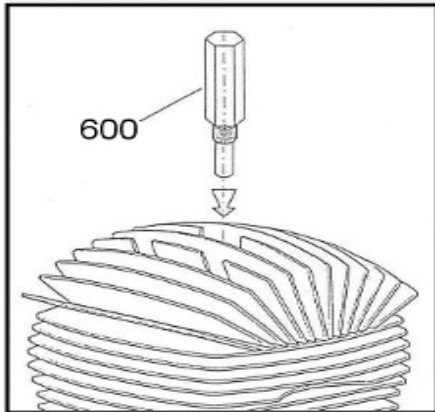

CAT-147/GT

POS	COD	DESCR	R.R.P(£)	INC VAT
250	10561	SPARK PLUG NGK BR9EG	£16.23	£19.48
250	10561-A	SPARK PLUG NGK BR10EG	£16.23	£19.48
251	10545	SELETTA SPARK CAP	£3.96	£4.76
252	00064-K	KIT 20 SCREWS M4x18	£3.39	£4.07
253	00319-K	KIT 20 WASHERS M4	£0.84	£1.01