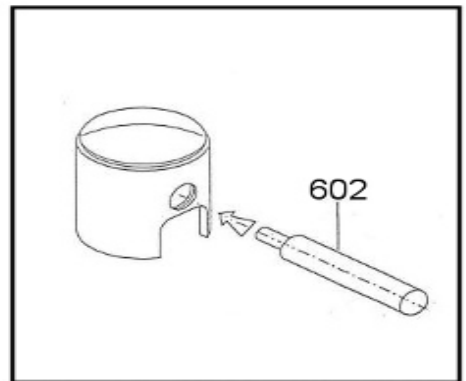

CAT-147/GT

POS	COD	DESCR	R.R.P(£)	INC VAT
250	10561	SPARK PLUG NGK BR9EG	£16.23	£19.48
250	10561-A	SPARK PLUG NGK BR10EG	£16.23	£19.48
251	10545	SELETTA SPARK CAP	£3.96	£4.76
252	00064-K	KIT 20 SCREWS M4x18	£3.39	£4.07
253	00319-K	KIT 20 WASHERS M4	£0.84	£1.01