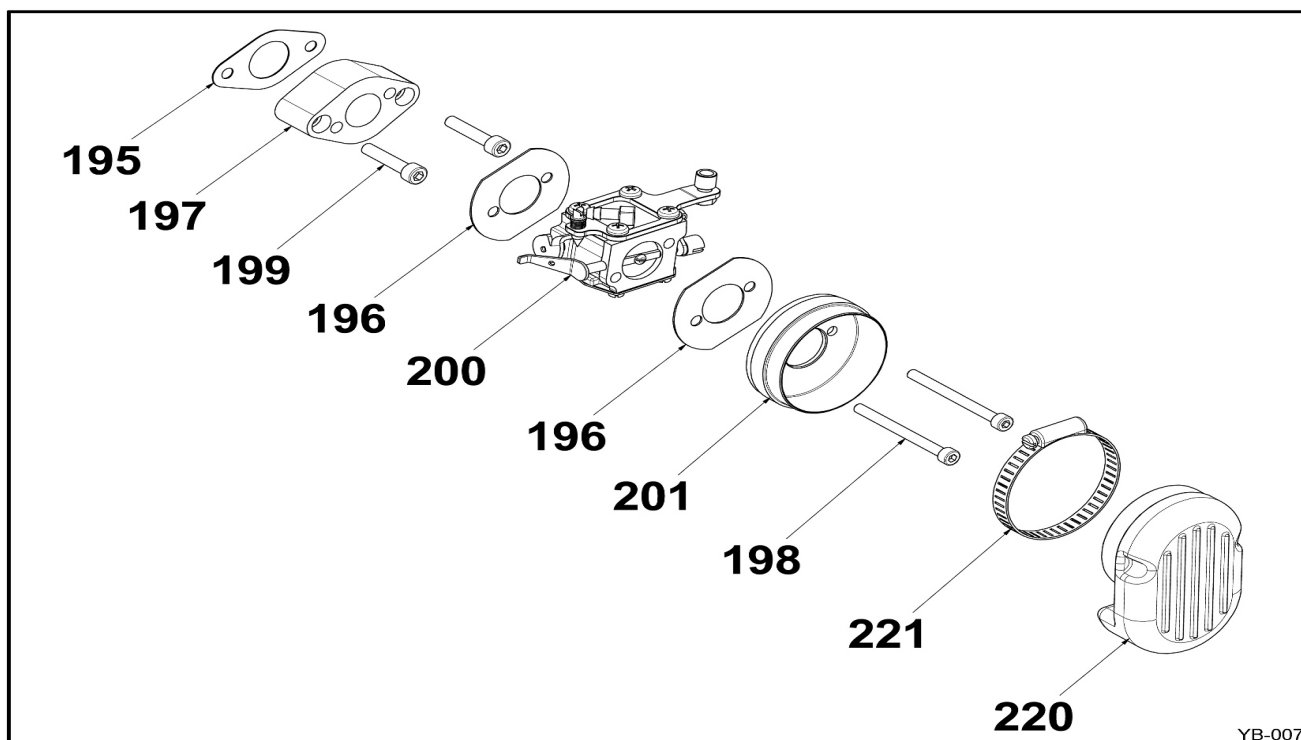

YB-007

POS	COD	DESCR	R.R.P(£)	INC VAT
195	A-61822	CARBURETOR GASKET MINI/BABY-SW	£1.59	£1.91
197	EG31011	CARB. SPACER 21/19,5 22mm	£22.73	£27.28
198	00046-K	KIT 20 SCREWS M6x30	£3.16	£3.79
199	00046-K	KIT 20 SCREWS M6x30	£3.16	£3.79
200	EG00111	CARBURETTOR HS-325A	£89.20	£107.04
220	EG03011	INLET SILENCER M1	£14.27	£17.12
221	TFG-90001	JUBILEE CLIP OETIKER RS 7-58-69mm	£5.79	£6.94