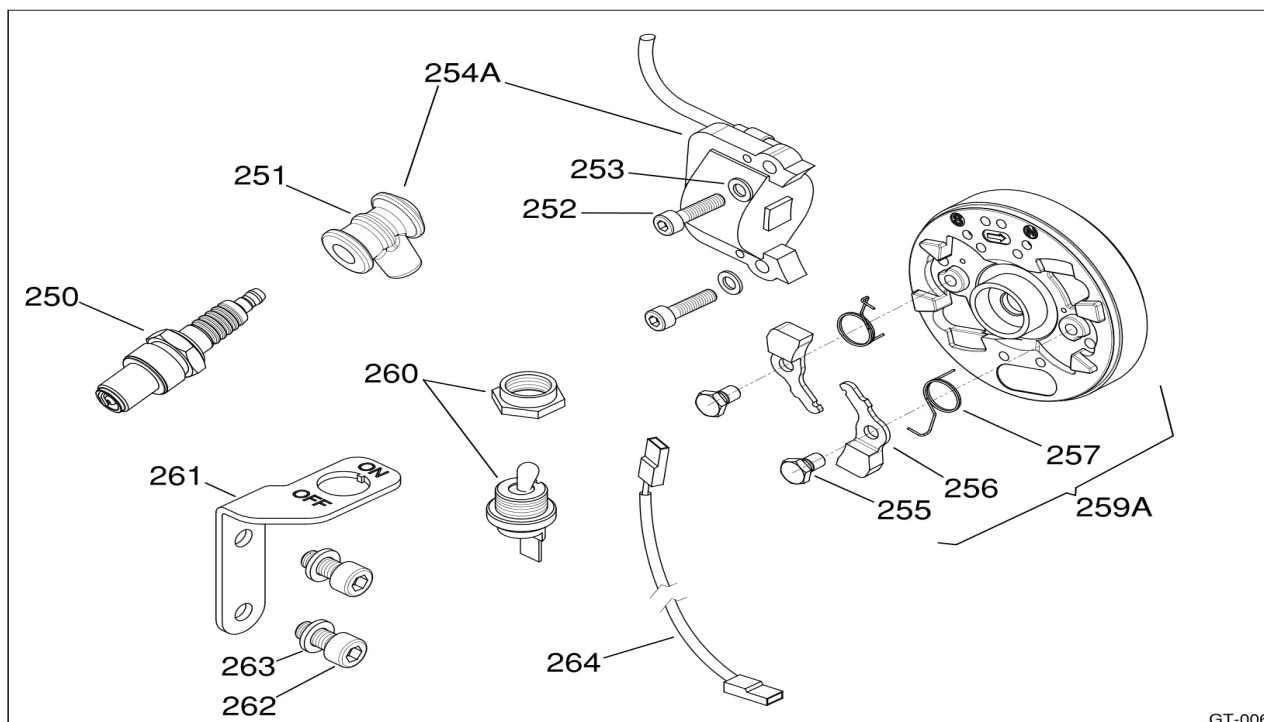

GT-006

POS	COD	DESCR	R.R.P(£)	INC	VAT
250	10561	SPARK PLUG NGK BR9EG	£16.23	£19.48	
250	10561-A	SPARK PLUG NGK BR10EG	£16.23	£19.48	
251	10545	SELETTA SPARK CAP	£3.96	£4.76	
252	00064-K	KIT 20 SCREWS M4x18	£3.39	£4.07	
253	00319-K	KIT 20 WASHERS M4	£0.84	£1.01	
254A	A-61957	COIL ROOKIE/CADET n.t	£69.89	£83.87	
255	IME-02300	PAWL FIXING SCREW	£9.96	£11.96	
256	A-61970B	IGNITION PAWL	£18.52	£22.22	
257	A-61971	PAWL RETAINER SPRING	£1.29	£1.54	
259A	A-61953-C	IGN. FLYWHEEL X30 ROOKIE COMP.	£101.41	£121.69	
260	B-71792	IGNITION SWITCH	£6.13	£7.35	
261	A-61921	STOP BUTTON BRACKET	£8.66	£10.39	
262	00031-K	KIT OF 20 ALLEN SCREWS M5x16	£2.14	£2.57	
263	00301-K	KIT 20 WASHERS M5	£0.80	£0.96	
264	A-61972	STOP BUTTON CABLE	£2.48	£2.98