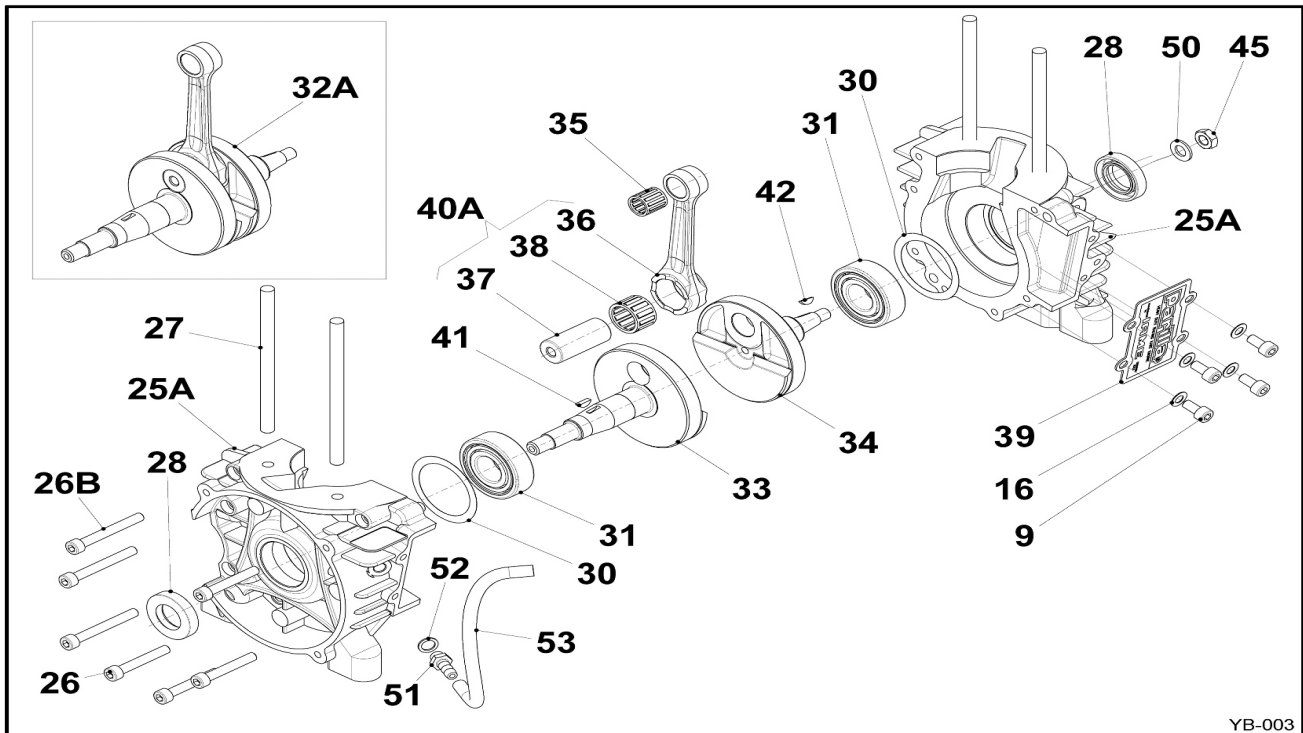

£ + VAT

M1

Price list

2024

Made in Italy

PART NO:	DESCRIPTION	R.R.P(£)	INC VAT
CA00110BC15	M1 ENGINE COMPLETE	£1,199.00	£1,438.80

YB-002

POS	COD	DESCR	R.R.P(£)	INC VAT
01	EA40110	CYLINDER HEAD M1 UK	£135.63	£162.75
02	EA10310	CYLINDER HEAT COVER M1	£56.84	£68.21
03	B-75660	EXHAUST NUT 8mm	£3.14	£3.77
04	EZ00002-K	KIT CABLE GUIDE 6 pcs.	£4.64	£5.57
05	EZ00001-K	KIT CLIPS 6 pcs.	£3.89	£4.67
06	EA10710-K	KIT LOWER FIXING PIN 2 pcs.	£6.20	£7.44
008	EA10810-K	KIT UPPER FIXING PIN 4 pcs.	£6.98	£8.38
09	00303-K	KIT OF 20 WASHERS M8	£0.80	£0.96
10	A-61048	HEAD GASKET 0.10mm	£2.27	£2.72
11	EBP-85045	CYL. GASKET 4/ 10 PUMA/GAZ	£1.59	£1.91
13A	EA01010	CYLINDER M1 UK	£407.05	£488.46

PISTON

CAT-122

POS	COD	DESCR	R.R.P(£)	INC VAT
50	A-61320	PISTON PIN mm12x35 v.'07	£9.36	£11.23
51	10342	CIRCLIP 12x1	£1.02	£1.22
52A	A-61051-CR	PISTON MINI-SW'07 41.80r	£55.57	£66.69
52A	A-61051-CV	PISTON MINI-SW'07 41.80g	£55.57	£66.69
52A	A-61056-CR	PISTON MINI-SW'07 41.82r	£55.57	£66.69
52A	A-61056-CV	PISTON MINI-SW'07 41.82g	£55.57	£66.69
52A	A-61061-CR	PISTON MINI-SW'07 41.84r	£55.57	£66.69
52A	A-61061-CV	PISTON MINI-SW'07 41.84g	£55.57	£66.69
52A	A-61071-CR	PISTON MINI-SW'07 41.88r	£55.57	£66.69
52A	A-61071-CV	PISTON MINI-SW'07 41.88g	£55.57	£66.69
52A	A-61081-CR	PISTON MINI-SW'07 41.92r	£55.57	£66.69
52A	A-61081-CV	PISTON MINI-SW'07 41.92g	£55.57	£66.69
52A	A-61086-CR	PISTON MINI-SW'07 41.94r	£55.57	£66.69
52A	A-61086-CV	PISTON MINI-SW'07 41.94v	£55.57	£66.69
52A	A-61091-CR	PISTON MINI-SW'07 41.96r	£55.57	£66.69
52A	A-61091-CV	PISTON MINI-SW'07 41.96g	£55.57	£66.69
52A	A-61101-CR	PISTON MINI-SW'07 42.00r	£55.57	£66.69
52A	A-61101-CV	PISTON MINI-SW'07 42.00g	£55.57	£66.69