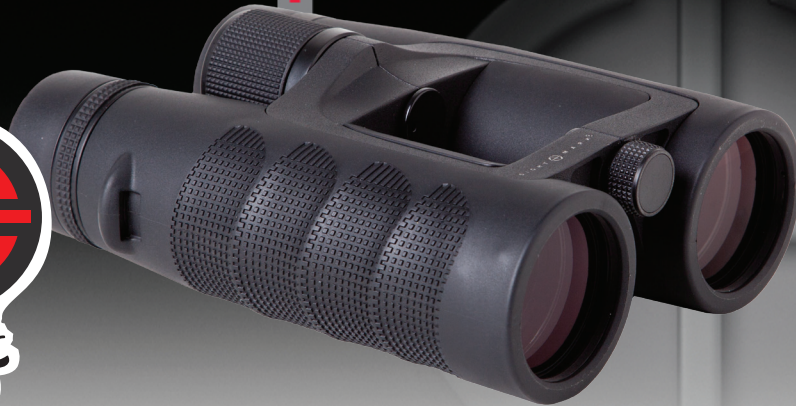

SIGHTMARK®

SPECIFICATIONS

Magnification	7x
Objective lens diameter	36mm
Type of prism	Roof / BaK-4
Lens coating	FBMC
Exit pupil diameter	5.10mm
Exit pupil dist.	16.8mm
Field of view	9.06°
Min. focal length	1.8m
Relative brightness	26
Resolution	4.3"
Diopter range	+/-3
Interpupillary distance	56-73mm
Waterproof	1.5m/3 minute
Dimensions	123x51x150mm
Weight	23.7oz

SOLITUDE 7x36 XD BINOCULARS

FEATURES

- ✚ XD (extra low dispersion) glass
- ✚ Bak-4 roof prisms
- ✚ Phase corrected, fully broad band multi-coated optics
- ✚ Waterproof, fogproof and dustproof
- ✚ Magnesium bridge
- ✚ Rubber armor
- ✚ Twist-up eyecups

INCLUDED

- ✚ Nylon carrying case
- ✚ Neck strap
- ✚ Lens covers
- ✚ Shoulder harness

The **Sightmark Solitude 7x36 XD binocular** features phase corrected, fully broad band multi-coated optics, which provides maximum light transmission and optimal brightness, so any outdoorsman or sports aficionado can explore and enjoy his or her surroundings to the fullest. Its distinguishing features are its XD, extra low dispersion glass, which provides high light transmission, giving high resolution, contrast and color fidelity and its magnesium bridge makes the unit lightweight, noncorrosive and durable.

With its smaller objective lens, the Solitude 7x36 XD binocular is more compact and lighter weight, for easier transportation. Featuring Bak-4 roof prisms, the Solitude 7x36XD binocular is equipped with superior glass for a clearer and better quality image. The Bak-4 roof prism system features a straight through light system, which achieves better light transmission and allows for a more compact design. From early dawn to late dusk, the optimum color fidelity and clarity of image enhances any viewing experience, while a generously long eye relief provides comfortable viewing. The twist up eye cups on the Sightmark Solitude 7x36 XD binocular provides a custom fit and helps correct eye relief, even for individuals who wear eye glasses.

The Sightmark Solitude 7x36 XD binocular boasts a rugged, yet lightweight, rubber armored body that is nitrogen filled and O-ring sealed making it waterproof and fog proof. Featuring dust proof construction, the Sightmark Solitude 7x36 XD binocular is highly durable for a lifetime of use.

www.sightmark.com

SM12101