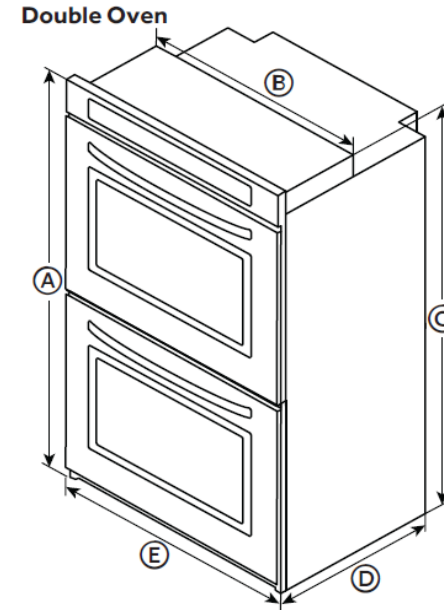

# 30" Wall Oven installation

	Dimension
<b>A</b>	28 7/16" (72.2 cm)
<b>B</b>	28 1/2" (72.4 cm)
<b>C</b>	27 3/16" (69 cm)
<b>D</b>	23 1/2" (59.7 cm)
<b>E</b>	29 7/8" ((75.9 cm)

	Dimension
<b>A</b>	51 3/16" (130.0 cm)
<b>B</b>	28 1/2" (72.4 cm)
<b>C</b>	49 15/16" (126.8 cm)
<b>D</b>	23 1/2" (59.7 cm)
<b>E</b>	29 7/8" ((75.9 cm)