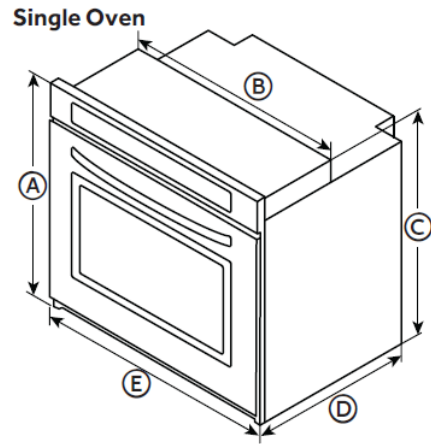

# 30" Wall Oven installation

	Dimension
<b>A</b>	28 7/16" (72.2 cm)
<b>B</b>	28 1/2" (72.4 cm)
<b>C</b>	27 3/16" (69 cm)
<b>D</b>	23 1/2" (59.7 cm)
<b>E</b>	29 7/8" ((75.9 cm)

	Dimension
<b>A</b>	51 3/16" (130.0 cm)
<b>B</b>	28 1/2" (72.4 cm)
<b>C</b>	49 15/16" (126.8 cm)
<b>D</b>	23 1/2" (59.7 cm)
<b>E</b>	29 7/8" ((75.9 cm)