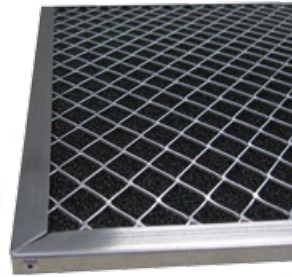

WC-1HPFIL

1 HP WayCool Inlet Air Filter

Brand :	Schaefer	Product Color :	Black
Country of Origin :	US	Product Weight (pounds) :	<1
Description :	Filter Air w/Aluminum Frame & Grid (1 Side) 23.63"x23.63"x0.3"		