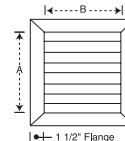

Standard & Motorized PVC Shutters

- White exterior grade PVC is maintenance free and is resistant to rust and corrosion.
- Louvers are curved for a tight seal when closed.
- Efficient, aerodynamic design.
- Corners are fused together for exceptional strength and durability.
- Optional integrated shutter motors available.

Motorized PVC Shutters
'MIT' Models

Standard PVC Shutter	Motorized PVC Shutter	Size	A-Height	B-Width
PS12	MIT-1200	12"	12-1/8"	12-1/8"
PS14	MIT-1400	14"	14-1/8"	14-1/8"
PS16	MIT-1600	16"	16"	16"
PS18	MIT-1800	18"	18-1/8"	18-1/8"
PS20	MIT-2000	20"	20"	20"
PS22	MIT-2200	22"	22-1/8"	22-1/8"
PS24	MIT-2400	24"	24"	24"
PS27	N/A	27"	27"	27"