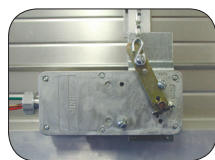

Shutter Motors

Use Shutter Motors to open a shutter wider to improve airflow when in use or to keep the shutter closed when not in use. Easy to install and operate. Shutter motor kits for large and small shutters available.

SHUTTERMOTOR-SM