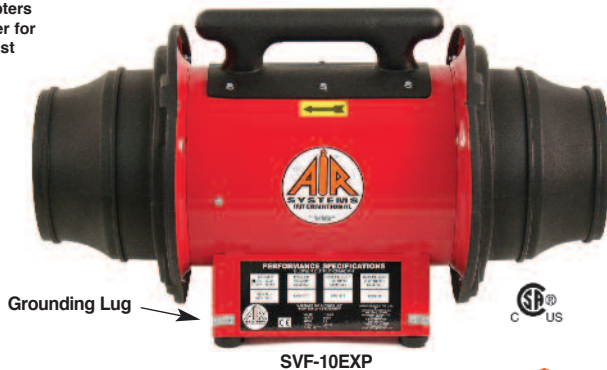

In-line Axial Fan

The 10" in-line axial fan has been designed to be used as a stand alone fan or it can be attached in series to run long lengths of ventilation duct. Intake and exhaust flanges allow for either 8" or 10" duct to be attached to either end of the blower to achieve positive or negative ventilation. The blower is made of light weight steel and is available in standard electric or explosion-proof electric.

10" to 8" Duct Adapters
Supplied with Blower for
Intake and Exhaust

Grounding Lug

SVF-10EXP

*ATEX Approved Motor Available.
Contact Customer Service for
details and specifications.*

Saddle Vent® Ventilation™ Technology

Hook Multiple Blowers in Series to Run
Long Sections of Duct

10" In-Line Explosion-Proof Electric Axial Fan

- Explosion-proof Electric Motor: 1/3 HP, 115 VAC, 1-phase, 60 Hz. UL and CSA approved for Class 1, Div. 1, Groups C and D, Class II, Groups E, F, and G - built-in on/off switch
- Automatic reset thermal overload
- Dual grounding lugs installed on steel housing
- Frame: All steel, powder coat red with rubber base feet
- Inlet/Exhaust flange made of molded conductive polyethylene
- Power cord: 10ft. power cord without plug, user wired per NEC requirements
- Dimensions: 16"L x 16.75"H x 12.5"W
- Weight: 32 lbs.
- 72 dbA @ 3ft.
- 1390 cfm, free air delivery
- 973 cfm, 25ft duct, 1 - 90° bend

Model No.	Description
SVF-10EXP	10" Explosion-proof Electric In-Line Fan - plug not provided
SVF-10X220	10" Explosion-proof Electric 220 VAC, 50/60 Hz, ATEX approved motor

Conductive Saddle Vent® Ventilation Kits for Hazardous Locations