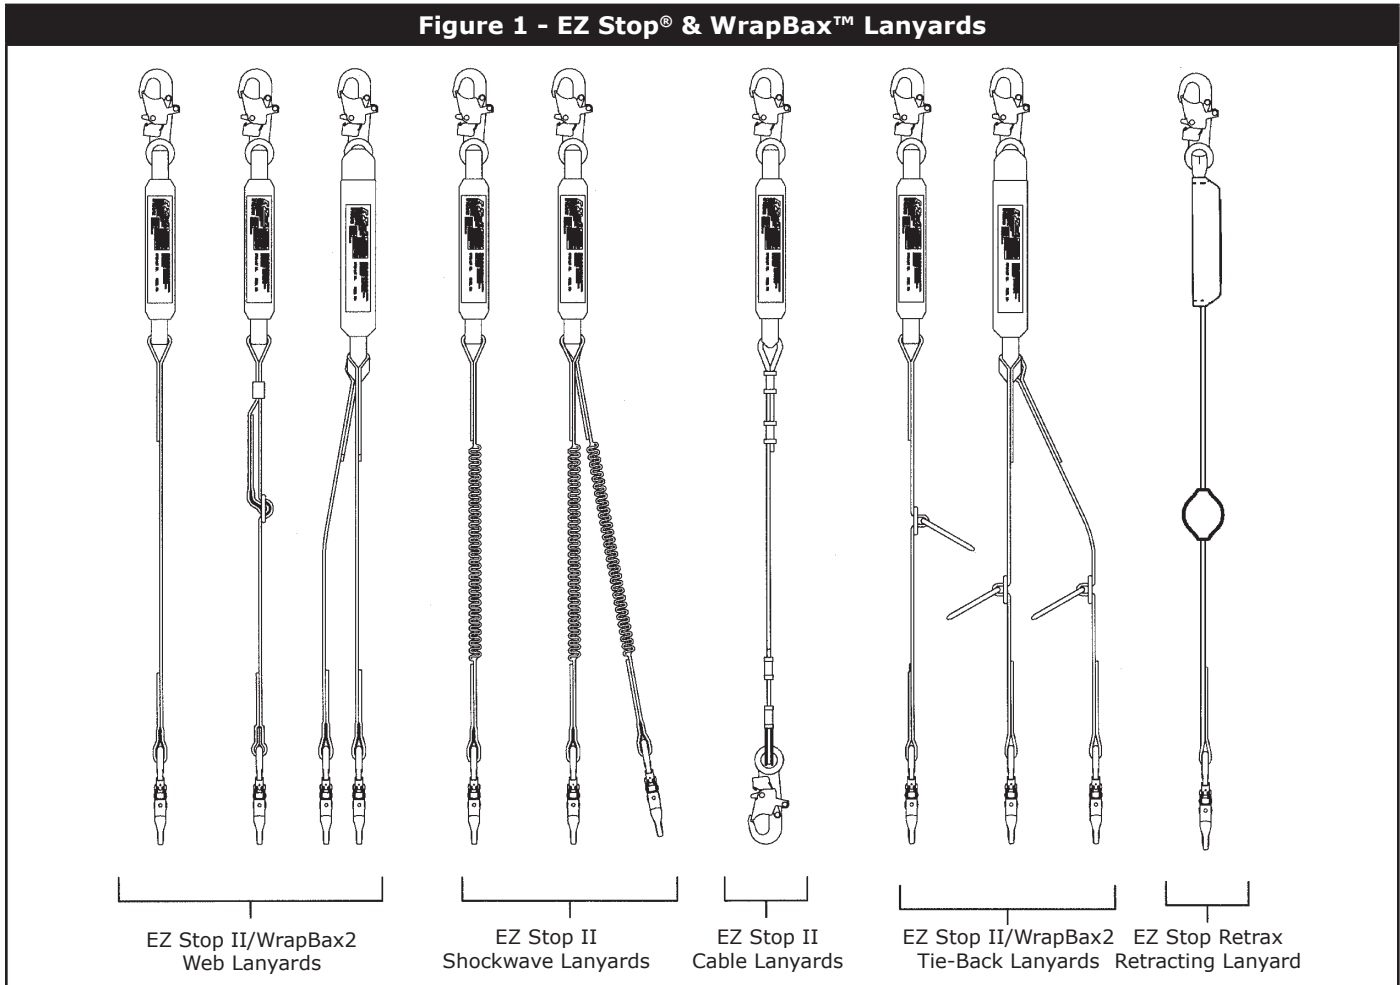

EZ Stop® & WrapBax™
6 Foot Free Fall Energy Absorbing Lanyards
 Model Number: (see Table 2)

SUPPLEMENT FOR USER INSTRUCTION 5902143 & 5902186

EZ STOP® & WRAPBAX™ 6 FOOT FREE FALL ENERGY ABSORBING LANYARDS

This Supplemental Instruction contains information specific to 6 Foot Free Fall EZ Stop II, EZ Stop Retrax, and WrapBax2 Energy Absorbing Lanyards that meet the ANSI Z359.13 standard. It should be used with EZ Stop® Lanyards User Instruction Manual 5902143 and WrapBax™ Lanyards User Instruction Manual 5902186.