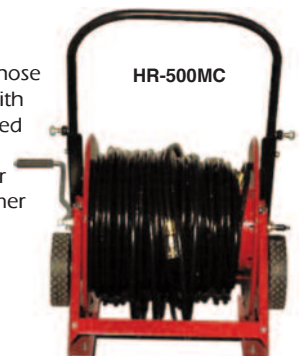

Manual Hose Reel

When ordering hose reels for use with NIOSH approved hose, order HR-50POA or contact Customer Service.