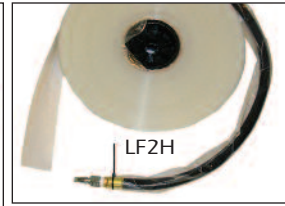

# Breathing Air Hose & Accessories

Model No.	Description
<b>3/8" Hose</b>	
H-6-3	6 ft. 3/8" breathing air hose
H-10-3	10 ft. 3/8" breathing air hose
H-25-3	25 ft. 3/8" breathing air hose
H-50-3	50 ft. 3/8" breathing air hose
H-100-3	100 ft. 3/8" breathing air hose
H-300-3	300 ft. 3/8" breathing air hose
LF2H	Polyethylene Hose Cover - fits 3/8" or 1/2" Hose - 600' Roll
<b>1/2" Hose</b>	
H-6-5	6 ft. 1/2" breathing air hose
H-10-5	10 ft. 1/2" breathing air hose
H-50-5	50 ft. 1/2" breathing air hose
H-100-5	100 ft. 1/2" breathing air hose
H-300-5	300 ft. 1/2" breathing air hose
LF2H	Polyethylene Hose Cover - fits 3/8" or 1/2" Hose - 600' Roll
<b>3/4" Hose</b>	
H-25-12	25 ft. 3/4" breathing air hose
H-50-12	50 ft. 3/4" breathing air hose
H-100-12	100 ft. 3/4" breathing air hose
<b>Whip Check Safety Cable</b>	
ASWHIPLINE	Whip check safety cable - fits 1/2" to 1 1/2" hose - 20'
ASWHIPLN10	Whip check safety cable - fits 1" to 2 1/2" hose - 28'
ASWHIPLN15	Whip check Hose to Hose - fits 1 1/2" to 3" hose - 38'
ASWHIPTL20	Whip check Hose to Tool - fits 1/2" to 1 1/4" hose - 20'
ASWHIPTL38	Whip check Hose to Tool - fits 1 1/2" to 3" hose - 38'

Polyethylene Hose Cover for 3/8" or 1/2" hose

*Please specify Hansen style or Schrader style fittings when ordering. Other fittings available for an additional charge.*

## Quick Connect Couplings

• Hansen • Schrader • Parker • Snap-Tite • National • Perfecting • CEJN • Chicago • Breco  
\* Specify size and type when ordering breathing air systems and hoses

CEJN Plug Hansen Plug Schrader Plug Chicago Coupling Snap-Tite Plug Hansen S.S. HK Plug

CEJN Coupling Hansen Coupling Schrader Coupling Chicago Coupling Snap-Tite Coupling Hansen S.S. HK Coupling

*A complete guide to understanding quick connect couplings to assist you in the proper size and selection. See page 22.*