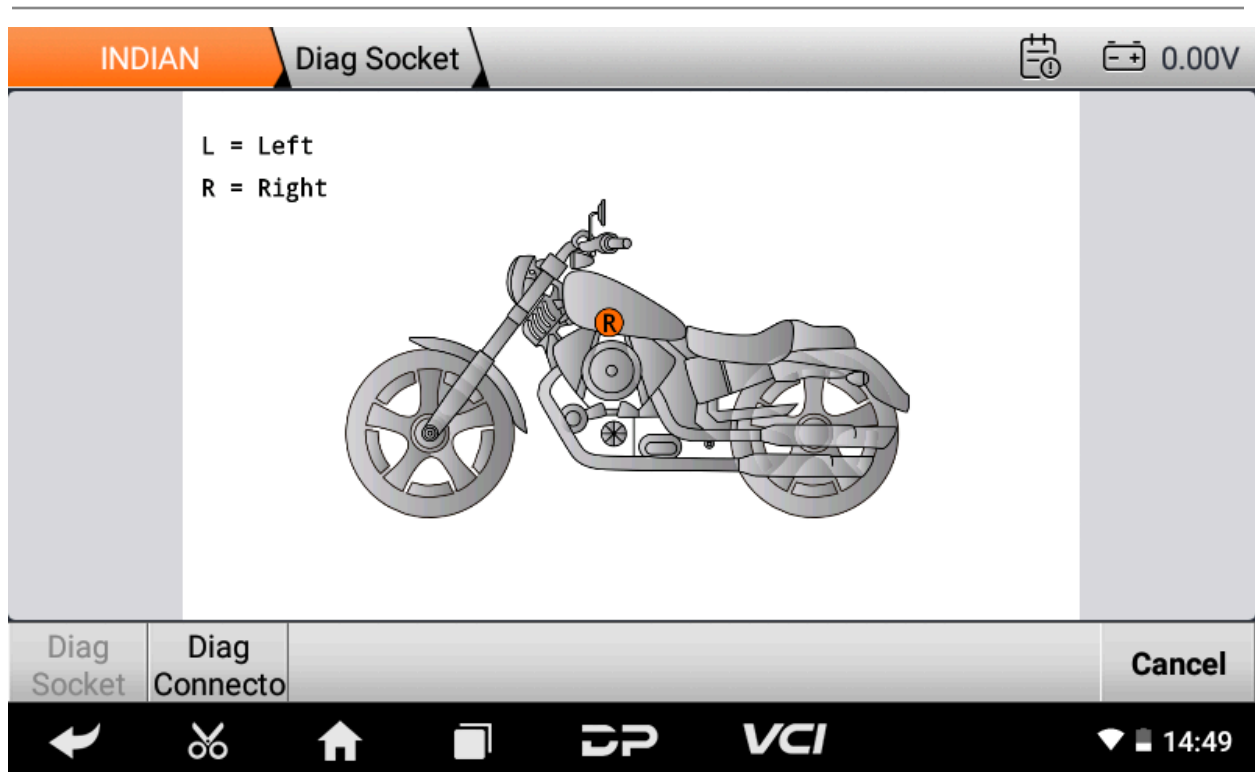

Back

← ✂ 🏠 📄 DP VCI 🔋 14:49

INDIAN By model

0.00V

Brand	INDIAN	<input type="text"/>
Year	Please Input Year	2014
		2015
		2016
		2017
		2018

Cancel Ok

← ✂ 🏠 📄 DP VCI 🔋 14:49

4) Diag Socket/Diag Connector Location