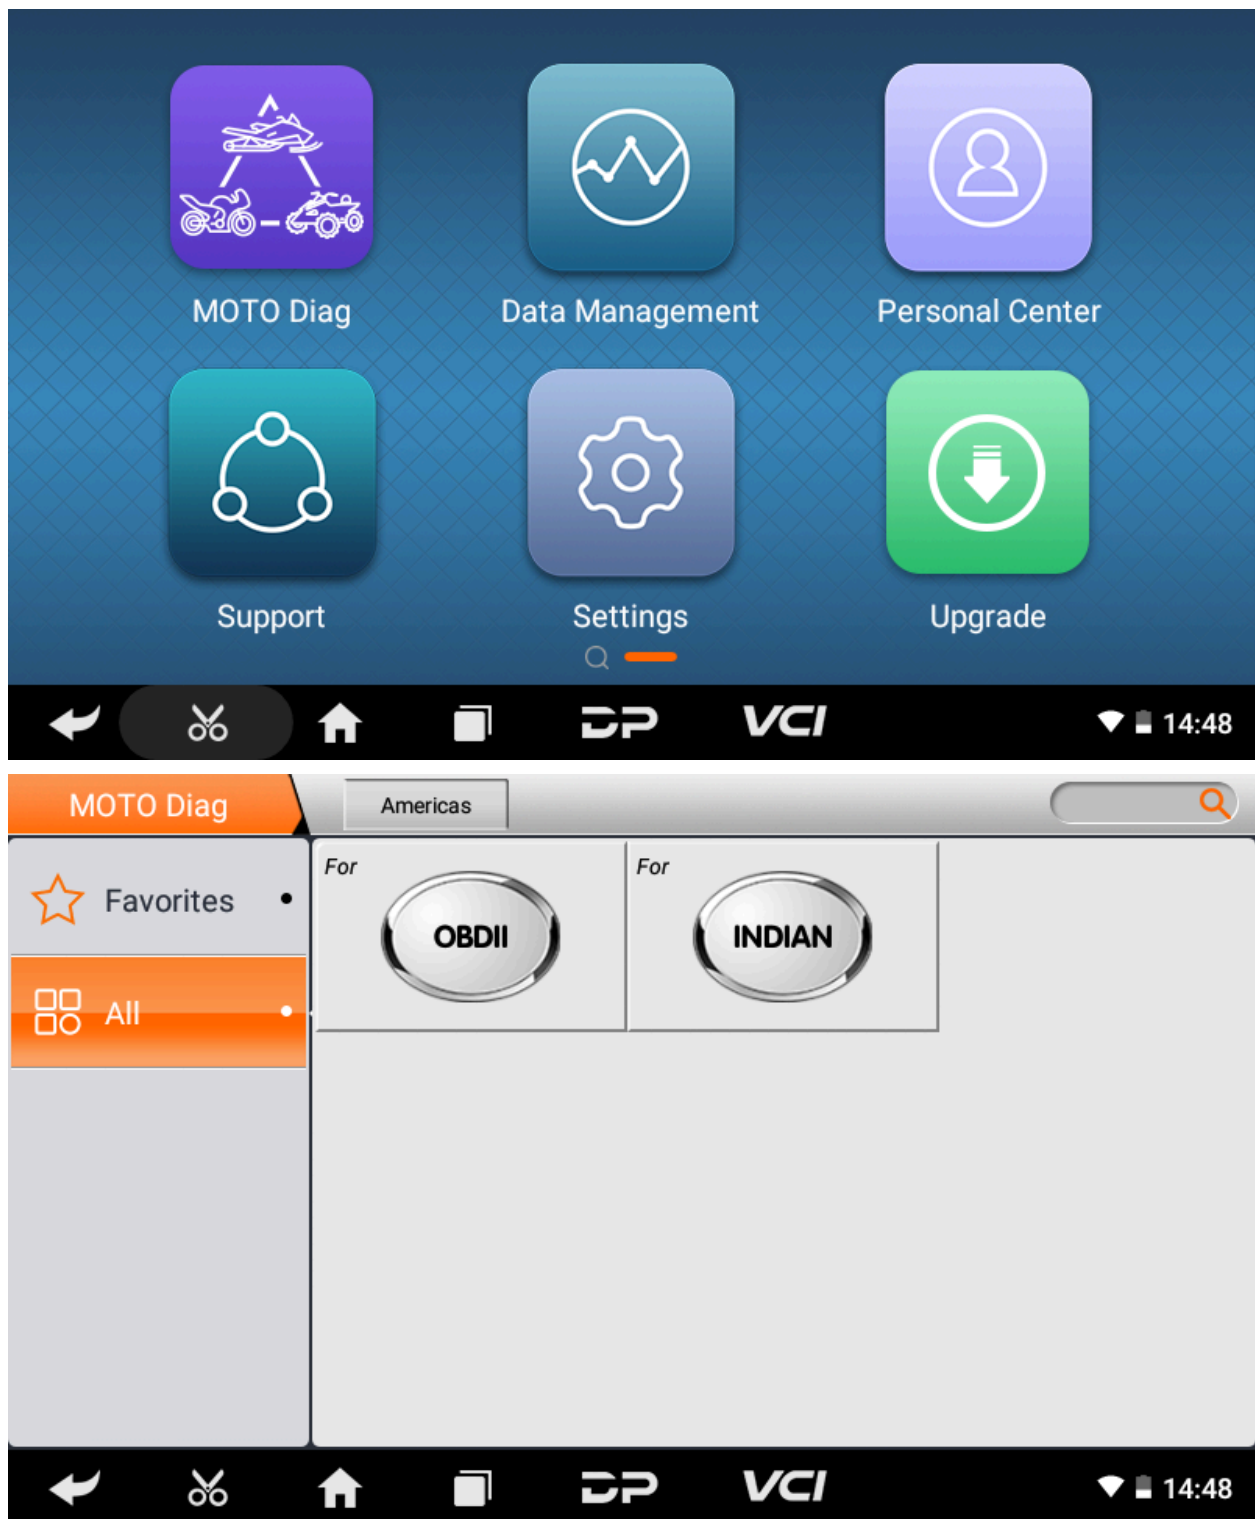

Function Display

1) Main Page/Brand Supported

2) Help Data

3) Supported Systems List/Vehicles List

INDIAN 1 in3 / 1811 cc>>Motorcycle (Custom)|(2014-)

0.00V

- 1 ENG
- 2 ABS
- 3 Chassis management system
- 4 Diagnosis of left side handlebar electric switch
- 5 Diagnosis of right side handlebar electric switch

Back

← ✂ 🏠 📄 DP VCI 🔋 14:49

INDIAN By model

0.00V

Brand	INDIAN	<input type="text"/>
Year	Please Input Year	2014
		2015
		2016
		2017
		2018

Cancel Ok

← ✂ 🏠 📄 DP VCI 🔋 14:49

4) Diag Socket/Diag Connector Location