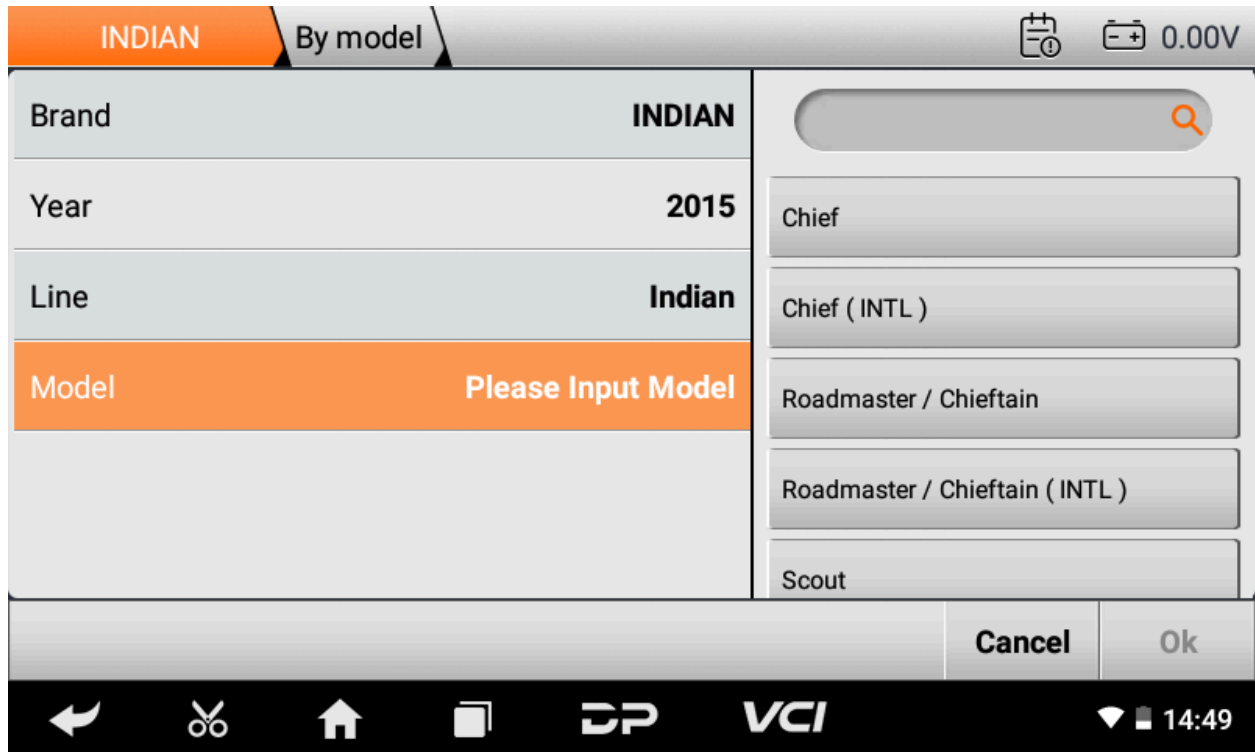

Back

← ✂ 🏠 📄 DP VCI 🔋 14:49

INDIAN By model

0.00V

Brand	INDIAN	<input type="text"/>
Year	Please Input Year	2014
		2015
		2016
		2017
		2018

Cancel Ok

← ✂ 🏠 📄 DP VCI 🔋 14:49

4) Diag Socket/Diag Connector Location