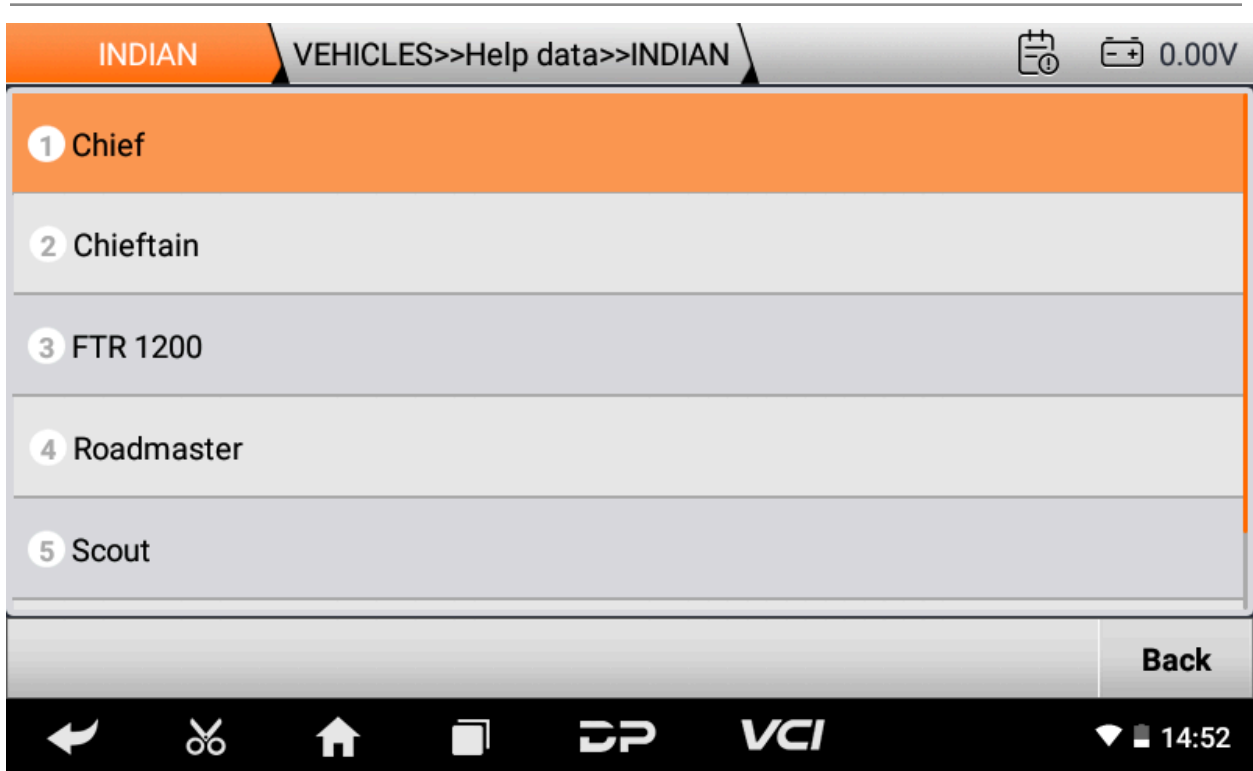

Function Display

1) Main Page/Brand Supported

2) Help Data

3) Supported Systems List/Vehicles List

INDIAN 1 in3 / 1811 cc>>Motorcycle (Custom)|(2014-)

0.00V

- 1 ENG
- 2 ABS
- 3 Chassis management system
- 4 Diagnosis of left side handlebar electric switch
- 5 Diagnosis of right side handlebar electric switch