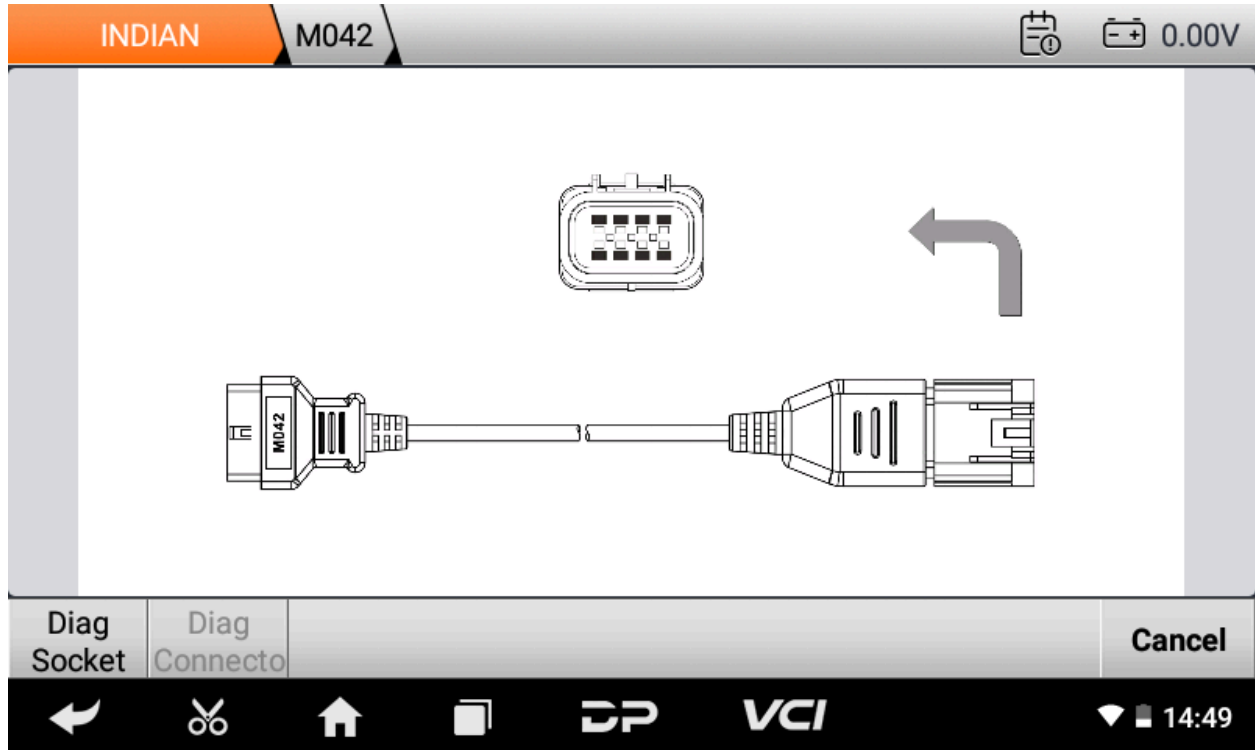

Back

← ✂ 🏠 📄 DP VCI 🔋 14:49

INDIAN By model

0.00V

Brand	INDIAN	<input type="text"/>
Year	Please Input Year	2014
		2015
		2016
		2017
		2018

Cancel Ok

← ✂ 🏠 📄 DP VCI 🔋 14:49

4) Diag Socket/Diag Connector Location