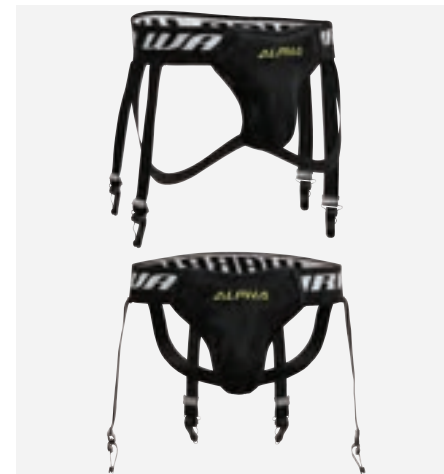

ALPHA X JOCK COMBO

- Classic style jock with maximum coverage.
- Hard shell cup with soft comfort liner.
- Wide waistband holds in place during play.
- Intergrated garter straps.

STYLE CODES | SIZES | COLORS
ALPHJOCS2 S/M, L/XL BK (BLACK)

ALPHA JOCK & COMBO SIZING CHART

SIZE	WAIST (IN)	WAIST (CM)
L / XL	35 - 40	87 - 101
S / M	30 - 34	76 - 86