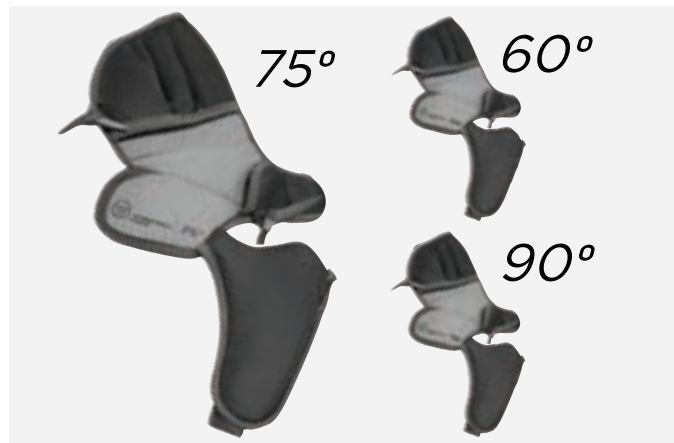

R\G7 TRAPPER LINER

- Removable trapper liner - Compatible with G3, G4, G5, G6, and G7 trappers
- 60, 75 or 90 Degree break angle (SR Only)
- Velcro attachment
- Practice palm insert (SR Only)

STYLE CODES | COLORS | SIZES

SR: 60: **G7STL604** GR (GREY) OSZ
60: **G7STL754**
60: **G7STL904**
INT: 75: **G7ITL754**