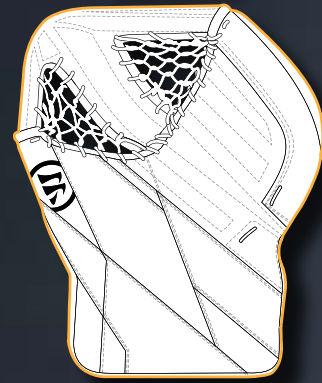

TRAPPER SIZE

SENIOR

INTERMEDIATE

8"

45" GLOVE (OUTER PERIMETER)

7.5"

42" GLOVE (OUTER PERIMETER)