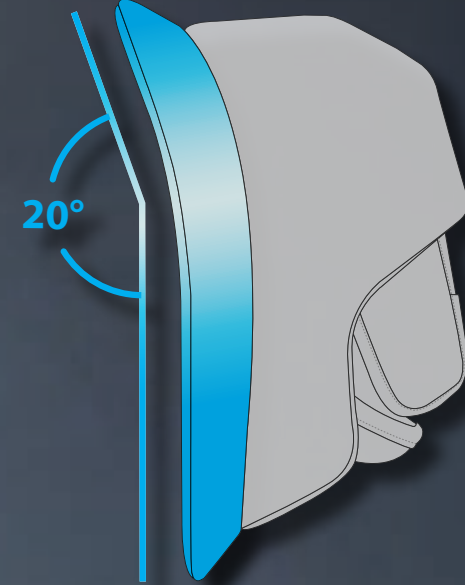

R\G7 PRO SR. / INT. TRAPPER

- Dimensions extend at the thumb to enhance a wider catching shape
- Index to mid-thumb closure
- New cuff design enhances wrist mobility
- Removable liner in 75 degree finger positioning
- CoverEDGE+ design
- HyperComp reinforced core
- Single Tee pocket with AxyFlex Tee

STYLE CODES | COLORS | SIZES

- SR G7PTS4 WWW (WHITE/WHITE/WHITE) SR, INT
- SR G7PTSF4 WBK (WHITE/BLACK)
- INT G7PTI4 BBB (BLACK/BLACK/BLACK)
- INT G7PTIF4 WRD (WHITE/RED)
- BOOKING ONLY WBR (WHITE/BLACK/RED)
- WRL (WHITE/ROYAL)

R\G7.1 PRO SR. TRAPPER

- Dimensions extend at the fingers to enhance a longer catching shape
- Index to low-thumb closure and new cuff design enhances wrist mobility
- New cuff design enhances wrist mobility
- 75 degree sewn in finger positioning
- CoverEDGE+ design
- HyperComp reinforced core
- Double Tee pocket with AxyFlex Tee

STYLE CODES | COLORS | SIZES

- G71PTS4 WWW (WHITE/WHITE/WHITE) SR (ONLY)
- G71PTSF4 WBK (WHITE/BLACK)
- BBB (BLACK/BLACK/BLACK)
- WRD (WHITE/RED)
- BOOKING ONLY WBR (WHITE/BLACK/RED)
- WRL (WHITE/ROYAL)

R\G7^{RTL}

R\G7.1^{RTL}

BLOCKER COMPARISON

low elevation high elevation Pucks are deflected high toward the glass	low elevation high elevation Pucks are deflected low toward the corner
low speed high speed Thicker board provides maximum rebound speed	low speed high speed Thinner board provides high rebound speed
less coverage more coverage Flatter board profile presents a larger surface to the shooter	less coverage more coverage More curved board profile prevents puck skipover
less mobile more mobile Open cuff design for maximum wrist mobility	less mobile more mobile Curved, thin board for maximum mobility in paddle down position
less weight more weight	less weight more weight