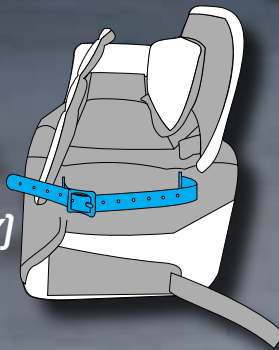

TRADITIONAL
LEATHER
[CUSTOM ONLY]