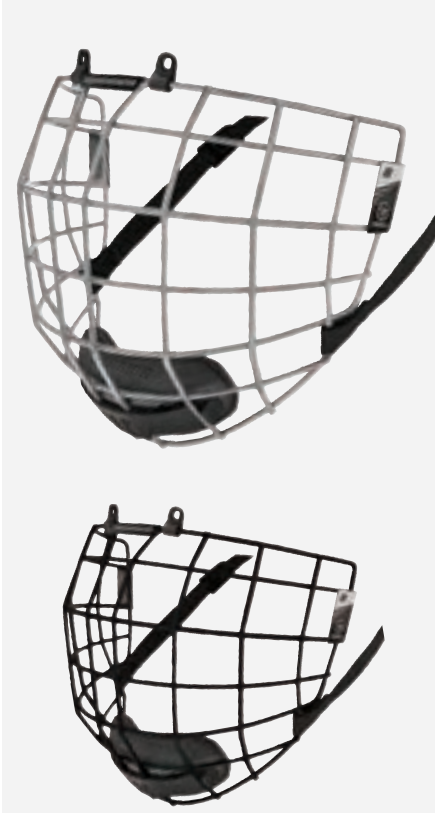

KROWN 2.0 CAGE

VISION | Designed for optimum vision.

PROTECTION | Proven full protection comfortable shape.

STYLE CODE | SIZES | COLORS

HHCGBLK3 S, M, L, XL BK (BLACK)

STYLE CODE | SIZES | COLORS

HHCGSLV3 S, M, L, XL SL (SILVER)