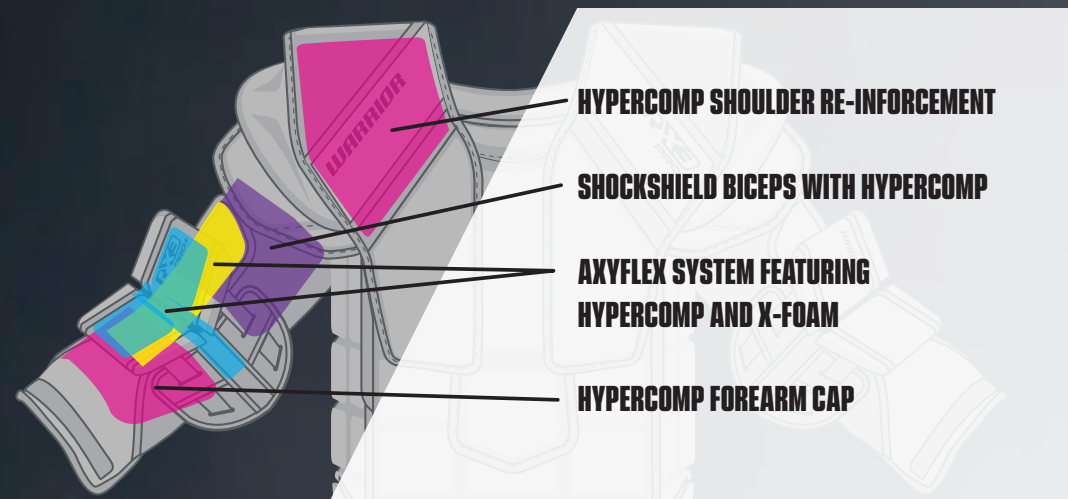

RITUAL X4 CHEST & ARM TECHNOLOGY