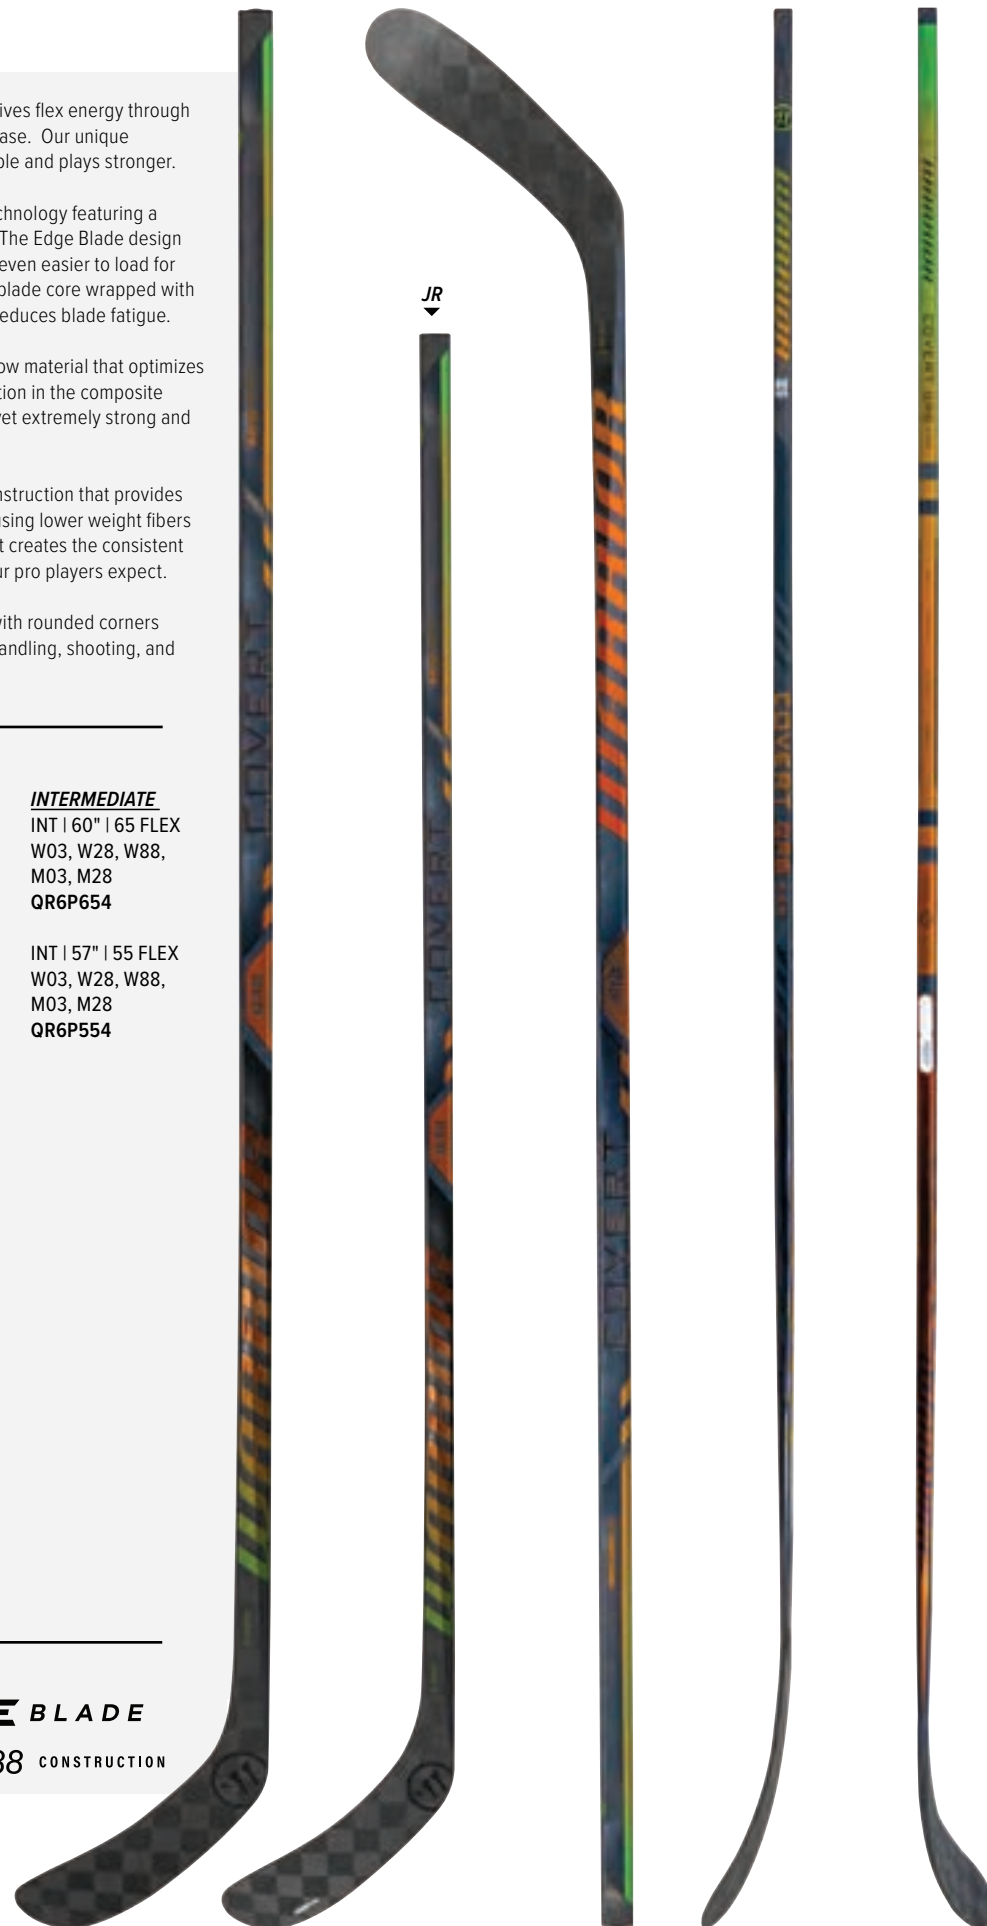

MINIMUS CARBON 25 | A flat spread-tow material that optimizes strength by reducing fiber crimp and deformation in the composite layering. The custom weave is thin and light, yet extremely strong and resistant to damage.

P. L. 188 | A completely re-engineered construction that provides improved durability and weight reduction by using lower weight fibers and thermoplastic-toughened epoxy resin that creates the consistent level of balance, weight, and durability that our pro players expect.

D. G. SHAFT SHAPE | Flat side walls with rounded corners provides consistent feel and control for stickhandling, shooting, and passing.

OFFERINGS

<u>SENIOR LONG</u>	<u>SENIOR</u>	<u>INTERMEDIATE</u>
SR | 63" | 95 FLEX W03, W28, W88 QR6PL954	SR | 60" | 95 FLEX W03, W28, W88, M03, M28 QR6P954	INT | 60" | 65 FLEX W03, W28, W88, M03, M28 QR6P654
SR | 63" | 85 FLEX W03, W28, W88 QR6PL854	SR | 60" | 85 FLEX W03, W28, W88, M03, M28 QR6P854	INT | 57" | 55 FLEX W03, W28, W88, M03, M28 QR6P554
SR | 63" | 75 FLEX W03, W28, W88 QR6PL754	SR | 60" | 75 FLEX W03, W28, W88, M03, M28, M88 QR6P754	
	SR | 60" | 70 FLEX W03, W28, W88, M03, M28 QR6P704	
<u>JUNIOR</u> JR | 54" | 50 FLEX W03, W28, W88 QR6P504	<u>YOUTH</u> YTH | 47" | 20 FLEX W03 QR6P204	
JR | 52" | 40 FLEX W03, W28, W88 QR6P404		
JR | 49" | 30 FLEX W03, W28, W88 QR6P304		

CORE TECHNOLOGY

COVERT QR6

QR EDGE TAPER | The angular edge taper drives flex energy through the hosel that magnifies power and quick release. Our unique geometry improves response and is more stable and plays stronger.

MINIMUS CARBON 6 | Lightweight, high-strength carbon fiber weave that offers extreme toughness and durability.

L. 155 | Premium-grade construction that provides unmatched bending strength and impact resistance. A select blend of fibers and toughened resin chemistry brings weight reduction without sacrificing the elite level of balance and durability.

FUELCORE | A lightweight polymer blade core that enhances puck feel and makes shots pop. Minimus Carbon 6 composite layering around the core is redesigned to be stronger, reducing breakdown of materials in the blade and increasing the durability.

D. G. SHAFT SHAPE | Flat side walls with rounded corners provides consistent feel and control for stickhandling, shooting, and passing.

OFFERINGS

<u>SENIOR</u>	<u>INTERMEDIATE</u>	<u>JUNIOR</u>
SR | 60" | 95 FLEX W03, W28, W88, M03, M28 QR6954	INT | 60" | 65 FLEX W03, W28, W88, M03, M28 QR6654	JR | 54" | 50 FLEX W03, W28, W88 QR6504
SR | 60" | 85 FLEX W03, W28, W88, M03, M28 QR6854	INT | 57" | 55 FLEX W03, W28, W88, M03, M28 QR6554	JR | 52" | 40 FLEX W03, W28, W88 QR6404
SR | 60" | 75 FLEX W03, W28, W88, M03, M28 QR6754		
SR | 60" | 70 FLEX W03, W28, W88, M03, M28 QR6704		

CORE TECHNOLOGY

COVERT QR6 T

QR EDGE TAPER | The angular edge taper drives flex energy through the hosel that magnifies power and quick release. Our unique geometry improves response and is more stable and plays stronger.

MINIMUS CARBON UD | Lighter and tougher than ever. Using unidirectional carbon fiber creates the most efficient lightweight and durable hockey stick.

T. L. 133 | High-grade carbon construction that features the latest lightweight fiber technology and epoxy resin formulation to provide lower weight with increased strength.

FUELCORE | A lightweight polymer blade core that enhances puck feel and makes shots pop. Minimus Carbon 12 composite layering around the core is redesigned to be stronger, reducing breakdown of materials in the blade and increasing the durability.

D. G. SHAFT SHAPE | Flat side walls with rounded corners provides consistent feel and control for stickhandling, shooting, and passing.

OFFERINGS

<u>SENIOR</u>	<u>INTERMEDIATE</u>
SR | 63" | 105 FLEX W01, W02, W03, W05, W28, W88 QR6T1054	INT | 60" | 65 FLEX W03, W28, W88 QR6T654
SR | 63" | 95 FLEX W01, W02, W03, W05, W28, W88 QR6T954	INT | 57" | 55 FLEX W03, W28, W88 QR6T554
SR | 63" | 85 FLEX W01, W02, W03, W05, W28, W88 QR6T854	
SR | 63" | 75 FLEX W01, W02, W03, W05, W28, W88 QR6T854	
SR | 63" | 70 FLEX W01, W02, W03, W05, W28, W88 QR6T704	

CORE TECHNOLOGY