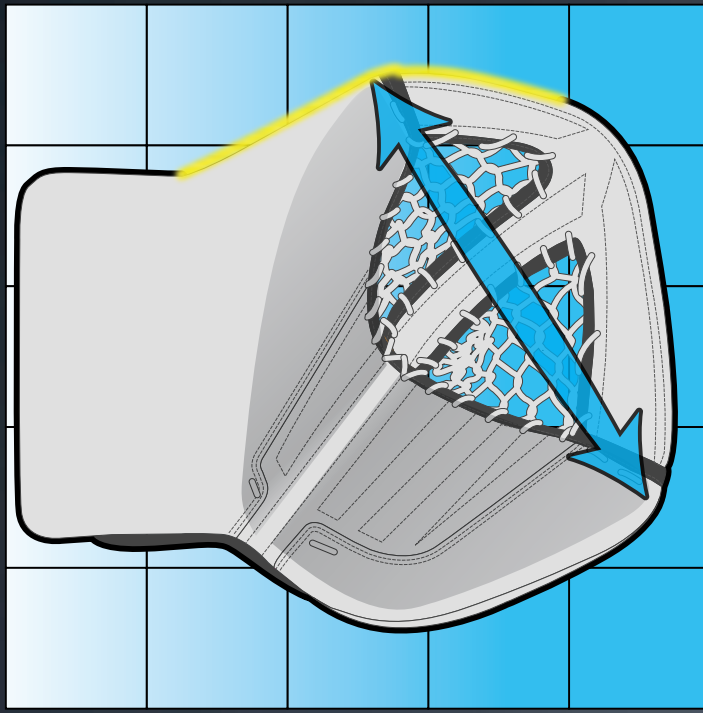

TRAPPER COMPARISON

R\G7^{RTL}

Dimensions extend at thumb to enhance a wider catching shape