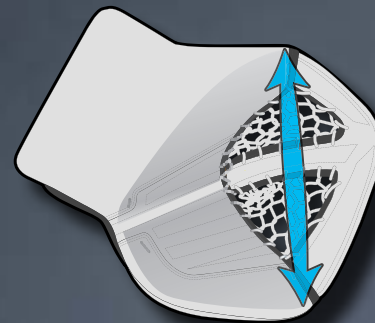

MODEL

R\G7

R\G7.1

WIDER CATCHING SHAPE