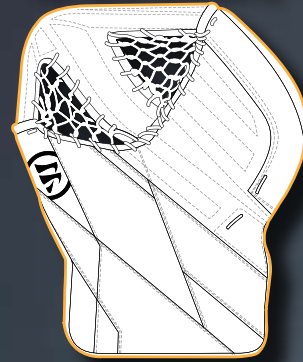

TRAPPER SIZE

SENIOR

INTERMEDIATE

8"

45" GLOVE (OUTER PERIMETER)

7.5"

42" GLOVE (OUTER PERIMETER)