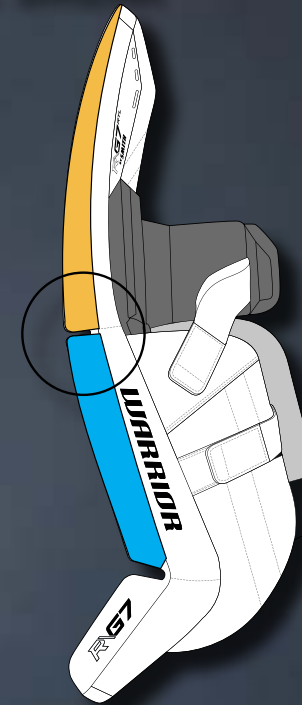

### OUTER ROLL BREAK

NO BREAK  
(PAD SITS STRAIGHT)

ONE BREAK  
(PAD HAS "Z" SHAPE)