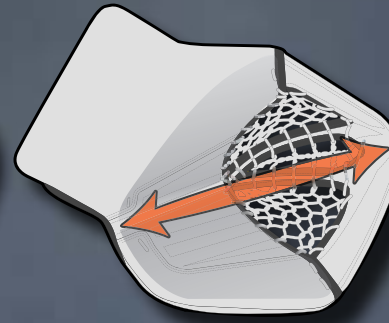

LONGER CATCHING SHAPE