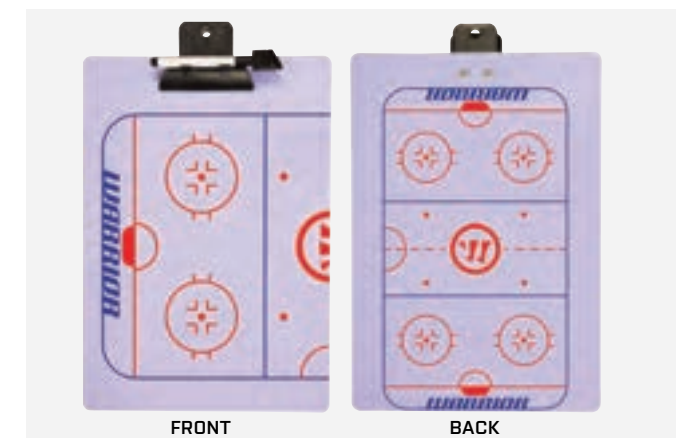

COACHES CLIP BOARD

- Game strategy dry erase board: Front - Red line to the boards; Back: Full length ice
- Marker with eraser included
- Clip to hold papers

STYLE CODES | SIZES | COLORS
WHCCB9 OSZ WH (WHITE)