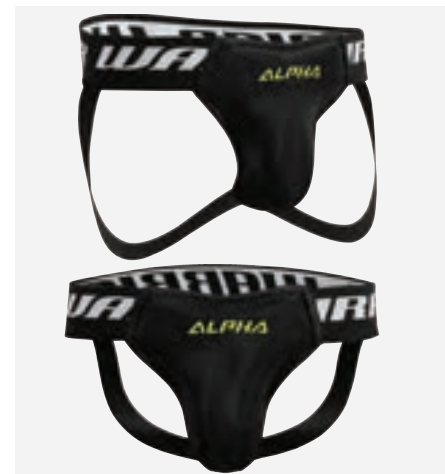

ALPHA X JOCK

- Classic style jock with maximum coverage.
- Hard shell cup with soft comfort liner.
- Wide waistband holds in place during play.

STYLE CODES | SIZES | COLORS
ALPHAJOC2 S/M, L/XL BK (BLACK)