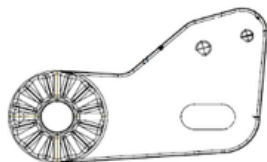

Stromer Art. 401959
Trailer Plate Kit ST3 & ST5

Stromer Art. 403025
Stromer Bag Antwerp
(waterproof)