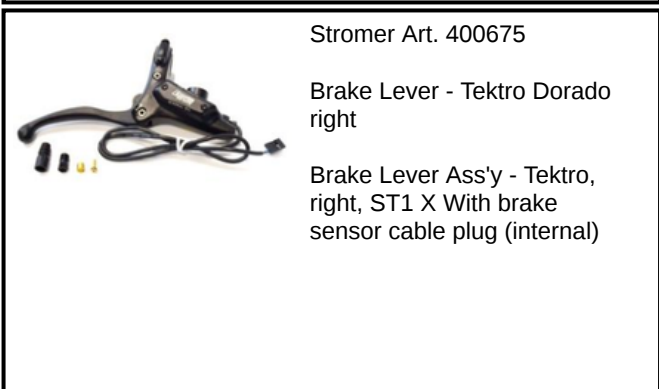

Frame

 <p>Stromer Art. 400481 Kickstand 0620 X20 E no return spring Hebie incl. Bolt & Washer</p>	 <p>Stromer Art. 400030 Kickstand 0620X2 E return spring Hebie ST2 Kickstand with return spring for EU Market</p>
 <p>Stromer Art. 221380 Seat Post Adapter for ST1 X, ST2, ST2 S, ST3, ST5 & ST1</p>	 <p>Stromer Art. 400641 Touch Up Paint Orange ST1 X Orange (O586R) Cover with Matte Clear (400813)</p> <p>+STROMER- 400641 - ORANGE Cover with Matte Clear (400813) after dry</p> <p>HEALTH WARNING Contains xylene Use in well ventilated area, away from fire Keep out of reach of children</p>
 <p>Stromer Art. 221054 Cover Charger Plug for ST1my19, ST2 Beltdrive, ST1X, ST2, ST2 S, ST3 & ST5</p>	 <p>Stromer Art. 400841 Cable Guide Motor ST1 X</p>
 <p>Stromer Art. 400813 Touch Up Paint Matt Clear</p>	 <p>Stromer Art. 400811 Touch Up Paint Gloss Clear Gloss Clear Coat</p> <p>+STROMER- 400813 - MATTE CLEAR Use to finish and protect color coat WARNING Use in well ventilated area, away from fire Keep out of reach of children</p> <p>+STROMER- 400811 - GLOSS CLEAR Use to finish and protect color coat WARNING Use in well ventilated area, away from fire Keep out of reach of children</p>
 <p>Stromer Art. 216210 Fender Frame plug bolt for ST1, ST1 X, ST2 & ST2 S / not compatible with V1</p>	 <p>Stromer Art. 221338 Cable channel for ST1 X, ST2 & ST2 S</p>

Stromer Kit

no parts in this category

Torque sensor TMM

Brake

Stromer Art. 400677

Brake Front Tektro Dorado HD-E715 ST1 X

Brake Front Tektro Dorado ST1 X With internal sensor cable plug includes rotor & mounting bolts