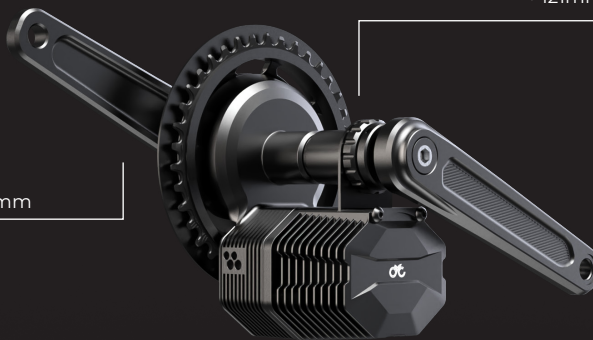

PHOTON

FEATURES

- Designed with subtlety to ensure low noise and smooth performance in a compact body
- Advanced torque sensing with ISIS crankset
- Experience revolutionary ebike technology
- All new next generation electronics
- Up to 110N.m. peak torque
- Instant PAS engagement
- Supports 36V - 52V
- Rated 750W power

CE RoHS UK CA

GET THE
CYC RIDE CONTROL
MOBILE APP NOW

OPTIONS

BSA Threaded Frames:
68-83mm, 100mm, & 120mm

Pressfit Frames:
>121mm (with adaptor)

Crankarms:
165mm or 175mm

Chainring:
34T, 38T, 42T, 50T

QUICK START GUIDE