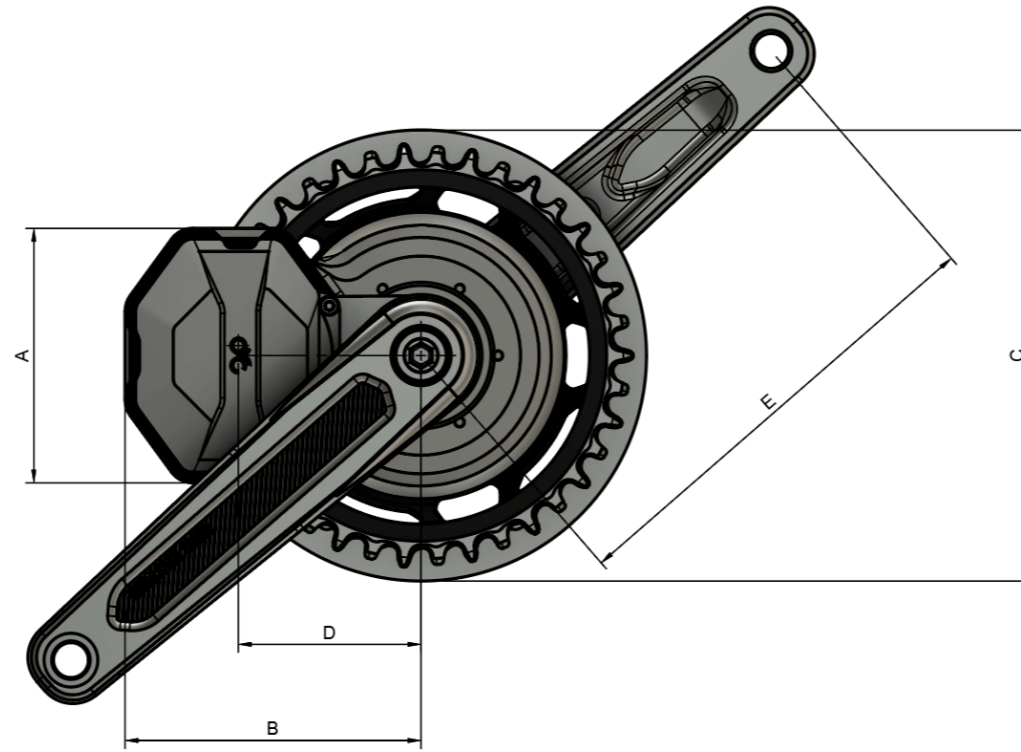

# PHOTON

	BSA 83mm	BSA 100mm	BSA 120mm	PF 92mm
A	96mm			
B	128mm			
C	150mm/170mm/210mm			
D	69mm			
E	165mm/175mm			
F	47mm	55.5mm	65.5mm	52.5mm
G	60.5mm	52mm	42mm	55mm
H	83mm	100mm	120mm	92mm
I	13.3mm	13.3mm	13.3mm	13.3mm
J	54.8mm	63.3mm	73.3mm	60.3mm
K	64.6mm	73.1mm	83.1mm	70.1mm
L	77.8mm	86.26mm	96.26mm	83.3mm
M	88.9mm	97.4mm	107.4mm	94.4mm
N	104.4mm	112.9mm	122.9mm	109.9mm
O	80.1mm	91.6mm	101.6mm	94.6mm
P	95.6mm	107.1mm	117.1mm	110.1mm
Q	30.5mm	30.65mm	30.65mm	30.55mm
R	14mm	14mm	14mm	14mm
S	200mm	220mm	240mm	220mm

# BSA THREADED BOTTOM BRACKET OPTIONS

BSA 83MM TOP VIEW

BSA 100MM TOP VIEW

BSA 120MM TOP VIEW

# PRESSFIT BOTTOM BRACKET OPTIONS

BB92 TOP VIEW