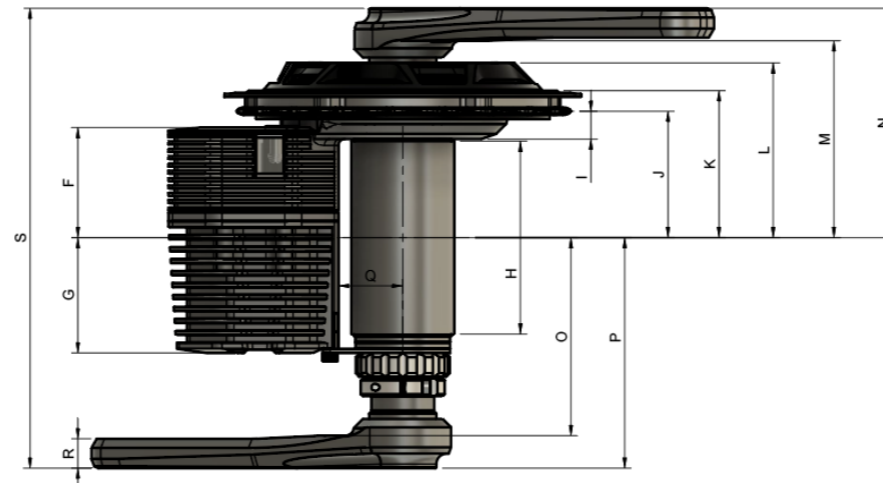

# BSA THREADED BOTTOM BRACKET OPTIONS

BSA 83MM TOP VIEW

BSA 100MM TOP VIEW

BSA 120MM TOP VIEW

# PRESSFIT BOTTOM BRACKET OPTIONS

BB92 TOP VIEW