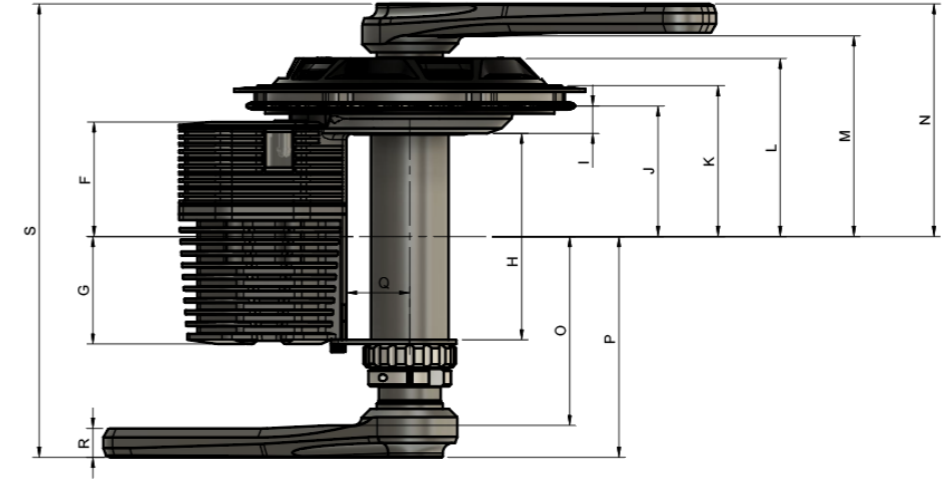

# PHOTON

	BSA 83mm	BSA 100mm	BSA 120mm	PF 92mm
A	96mm			
B	128mm			
C	150mm/170mm/210mm			
D	69mm			
E	165mm/175mm			
F	47mm	55.5mm	65.5mm	52.5mm
G	60.5mm	52mm	42mm	55mm
H	83mm	100mm	120mm	92mm
I	13.3mm	13.3mm	13.3mm	13.3mm
J	54.8mm	63.3mm	73.3mm	60.3mm
K	64.6mm	73.1mm	83.1mm	70.1mm
L	77.8mm	86.26mm	96.26mm	83.3mm
M	88.9mm	97.4mm	107.4mm	94.4mm
N	104.4mm	112.9mm	122.9mm	109.9mm
O	80.1mm	91.6mm	101.6mm	94.6mm
P	95.6mm	107.1mm	117.1mm	110.1mm
Q	30.5mm	30.65mm	30.65mm	30.55mm
R	14mm	14mm	14mm	14mm
S	200mm	220mm	240mm	220mm

# BSA THREADED BOTTOM BRACKET OPTIONS

BSA 83MM TOP VIEW

BSA 100MM TOP VIEW

BSA 120MM TOP VIEW