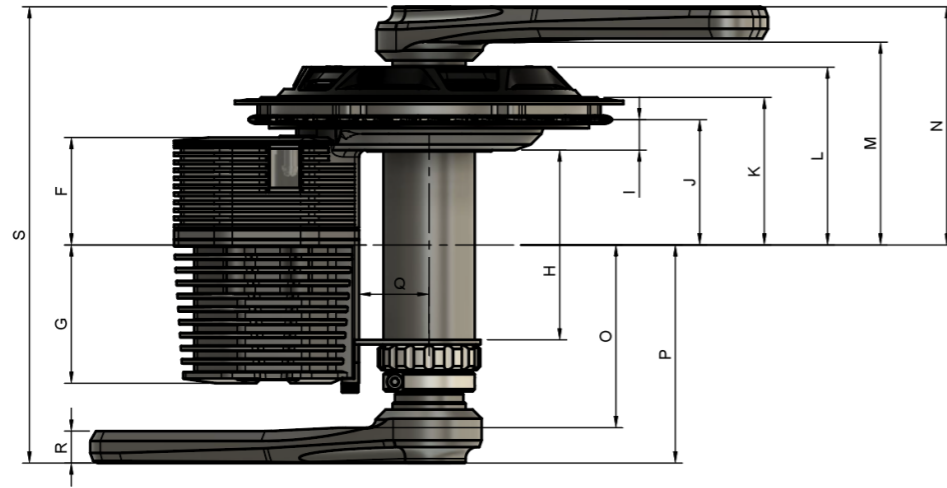

# PHOTON

	BSA 83mm	BSA 100mm	BSA 120mm	PF 92mm
A	96mm			
B	128mm			
C	150mm/170mm/210mm			
D	69mm			
E	165mm/175mm			
F	47mm	55.5mm	65.5mm	52.5mm
G	60.5mm	52mm	42mm	55mm
H	83mm	100mm	120mm	92mm
I	13.3mm	13.3mm	13.3mm	13.3mm
J	54.8mm	63.3mm	73.3mm	60.3mm
K	64.6mm	73.1mm	83.1mm	70.1mm
L	77.8mm	86.26mm	96.26mm	83.3mm
M	88.9mm	97.4mm	107.4mm	94.4mm
N	104.4mm	112.9mm	122.9mm	109.9mm
O	80.1mm	91.6mm	101.6mm	94.6mm
P	95.6mm	107.1mm	117.1mm	110.1mm
Q	30.5mm	30.65mm	30.65mm	30.55mm
R	14mm	14mm	14mm	14mm
S	200mm	220mm	240mm	220mm

# BSA THREADED BOTTOM BRACKET OPTIONS

BSA 83MM TOP VIEW

BSA 100MM TOP VIEW

BSA 120MM TOP VIEW

# PRESSFIT BOTTOM BRACKET OPTIONS

BB92 TOP VIEW