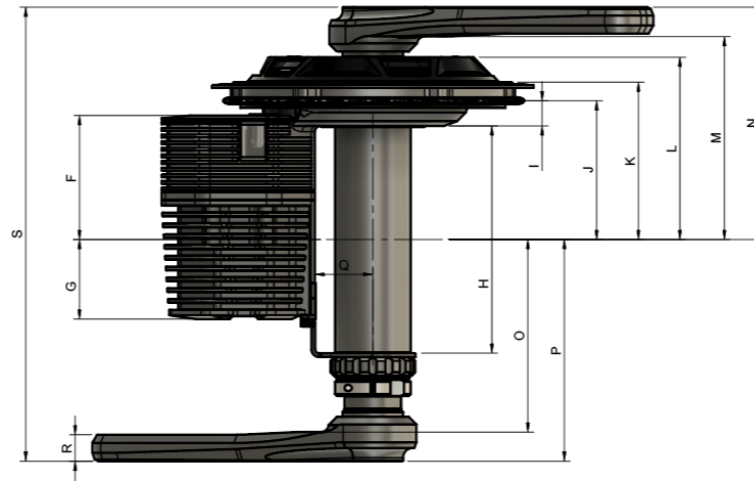

# PHOTON

	BSA 83mm	BSA 100mm	BSA 120mm	PF 92mm
A	96mm			
B	128mm			
C	150mm/170mm/210mm			
D	69mm			
E	165mm/175mm			
F	47mm	55.5mm	65.5mm	52.5mm
G	60.5mm	52mm	42mm	55mm
H	83mm	100mm	120mm	92mm
I	13.3mm	13.3mm	13.3mm	13.3mm
J	54.8mm	63.3mm	73.3mm	60.3mm
K	64.6mm	73.1mm	83.1mm	70.1mm
L	77.8mm	86.26mm	96.26mm	83.3mm
M	88.9mm	97.4mm	107.4mm	94.4mm
N	104.4mm	112.9mm	122.9mm	109.9mm
O	80.1mm	91.6mm	101.6mm	94.6mm
P	95.6mm	107.1mm	117.1mm	110.1mm
Q	30.5mm	30.65mm	30.65mm	30.55mm
R	14mm	14mm	14mm	14mm
S	200mm	220mm	240mm	220mm

# BSA THREADED BOTTOM BRACKET OPTIONS

BSA 83MM TOP VIEW

BSA 100MM TOP VIEW

BSA 120MM TOP VIEW

# PRESSFIT BOTTOM BRACKET OPTIONS

BB92 TOP VIEW