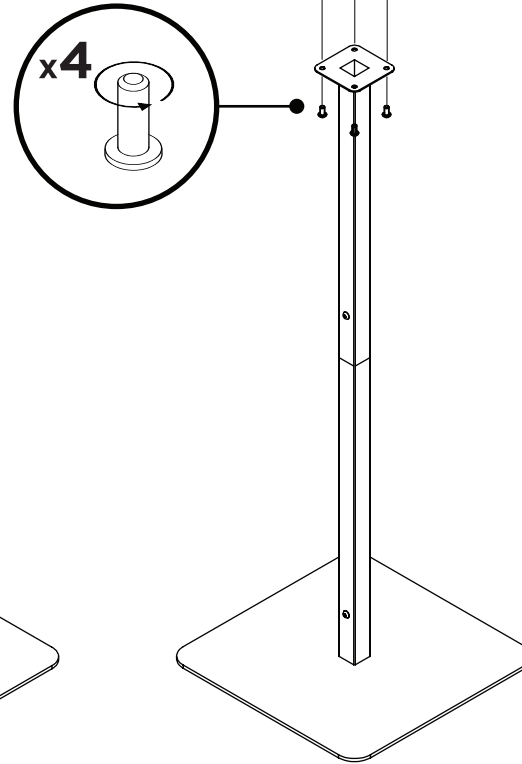

HANDY SANITISER - FLOOR STAND

- Secure upright bracket to base via underside with 1 x 25mm bolt

- Sleeve shaft over brackets

- Secure shaft with 2 x 12mm bolts

- Secure base unit to shaft with remaining 4 x 12mm bolts