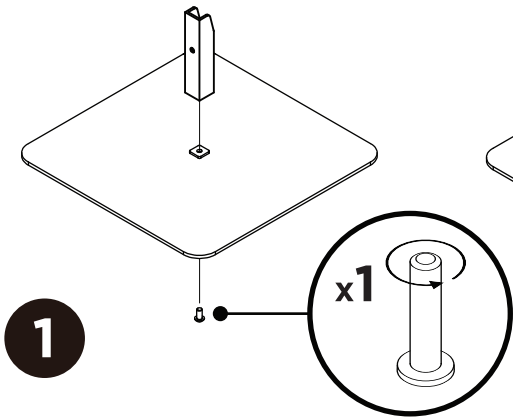

HANDY SANITISER - FLOOR STAND

- Secure upright bracket to base via underside with 1 x 25mm bolt

- Sleeve shaft over brackets

- Secure shaft with 2 x 12mm bolts

- Secure base unit to shaft with remaining 4 x 12mm bolts