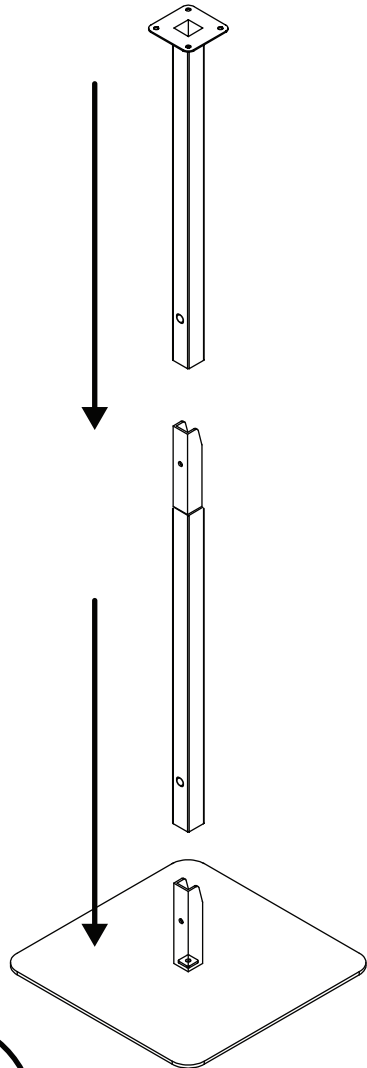

HANDY SANITISER - FLOOR STAND

- Secure upright bracket to base via underside with 1 x 25mm bolt

- Sleeve shaft over brackets

- Secure shaft with 2 x 12mm bolts

- Secure base unit to shaft with remaining 4 x 12mm bolts