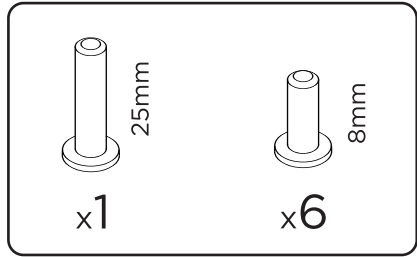

HANDY SANITISER - FLOOR STAND

- Secure upright bracket to base via underside with 1 x 25mm bolt

- Sleeve shaft over brackets

- Secure shaft with 2 x 12mm bolts

- Secure base unit to shaft with remaining 4 x 12mm bolts