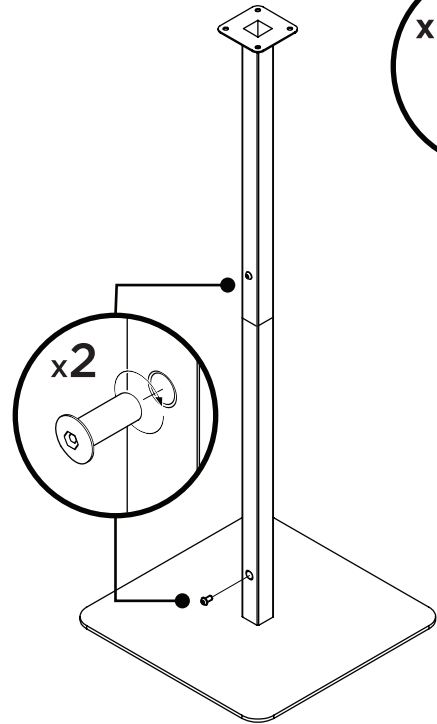

HANDY SANITISER - FLOOR STAND

- Secure upright bracket to base via underside with 1 x 25mm bolt

- Sleeve shaft over brackets

- Secure shaft with 2 x 12mm bolts

- Secure base unit to shaft with remaining 4 x 12mm bolts