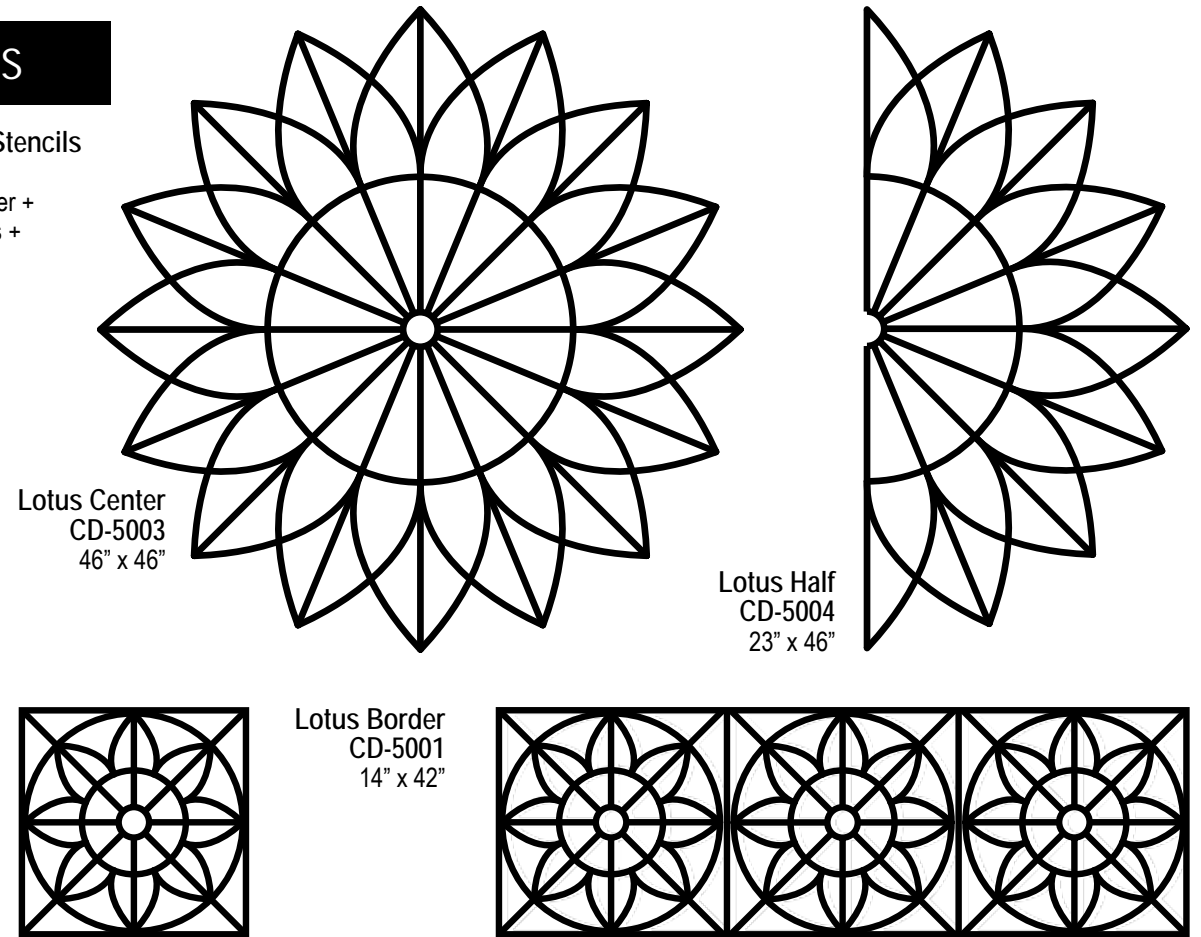

Trinity Linear
Border
CD-3001
36" x 12"

CELTIC RING

Celtic Ring Set, 2 Stencils • CD-2500S
1 - 10' Celtic Ring + 1 Center Medallion

Celtic Ring
CD-2500
120" x 120"

Celtic Ring Center Medallion • CD-2501
87.75" x 87.75"

LOTUS

Basic Set, 19 Stencils
CD-5000S
(12x Linear Border +
4x Corner Pieces +
2x Lotus Half +
1 Center Piece)

Lotus Center
CD-5003
46" x 46"

Lotus Half
CD-5004
23" x 46"

Lotus Corner
CD-5002
14" x 14"

Lotus Border
CD-5001
14" x 42"