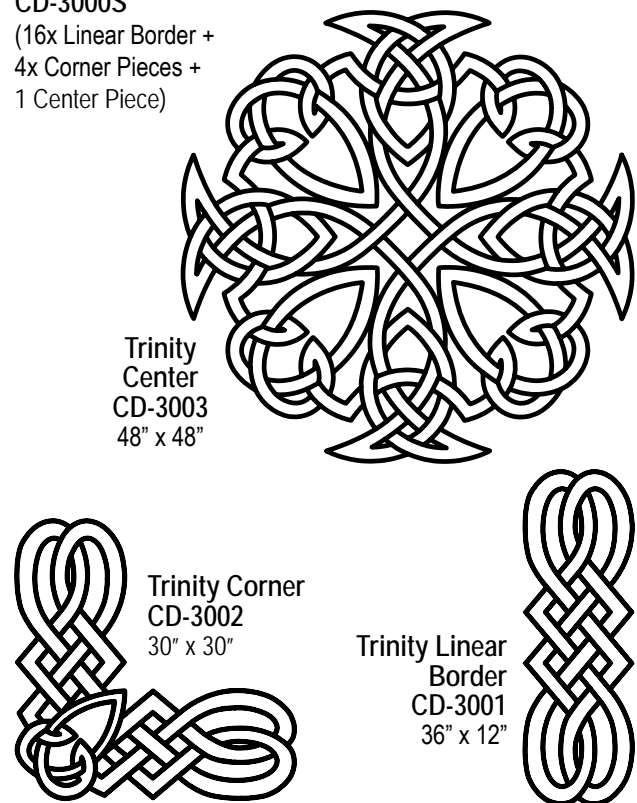

Trinity Corner
CD-3002
30" x 30"

Trinity Linear
Border
CD-3001
36" x 12"

TRINITY

Basic Set, 21 Stencils
CD-3000S
(16x Linear Border +
4x Corner Pieces +
1 Center Piece)

Trinity
Center
CD-3003
48" x 48"