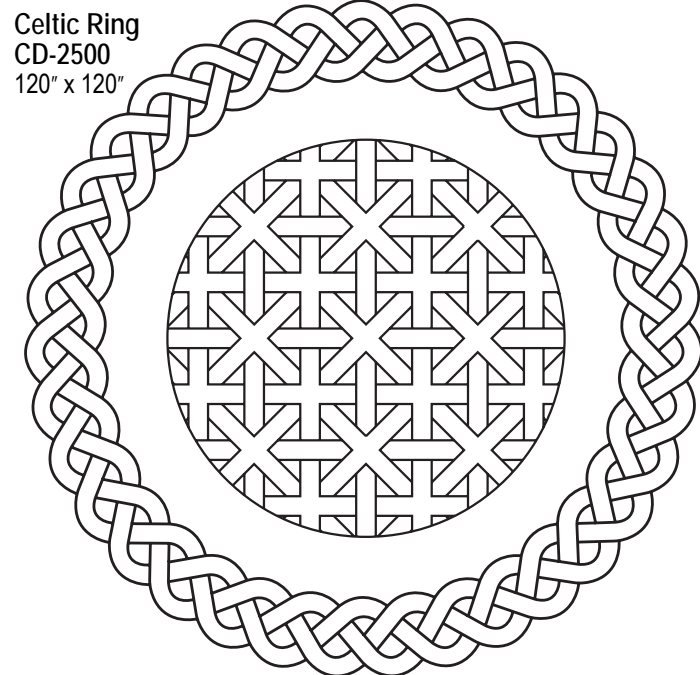

Corner Piece
CD-2002
12" x 36" x 36"

Linear Border
CD-2001
12" x 36"

TRINITY

Basic Set, 21 Stencils
CD-3000S
(16x Linear Border +
4x Corner Pieces +
1 Center Piece)

Trinity
Center
CD-3003
48" x 48"

Trinity Corner
CD-3002
30" x 30"

Trinity Linear
Border
CD-3001
36" x 12"

CELTIC RING

Celtic Ring Set, 2 Stencils • CD-2500S
1 - 10' Celtic Ring + 1 Center Medallion

Celtic Ring
CD-2500
120" x 120"

Celtic Ring Center Medallion • CD-2501
87.75" x 87.75"