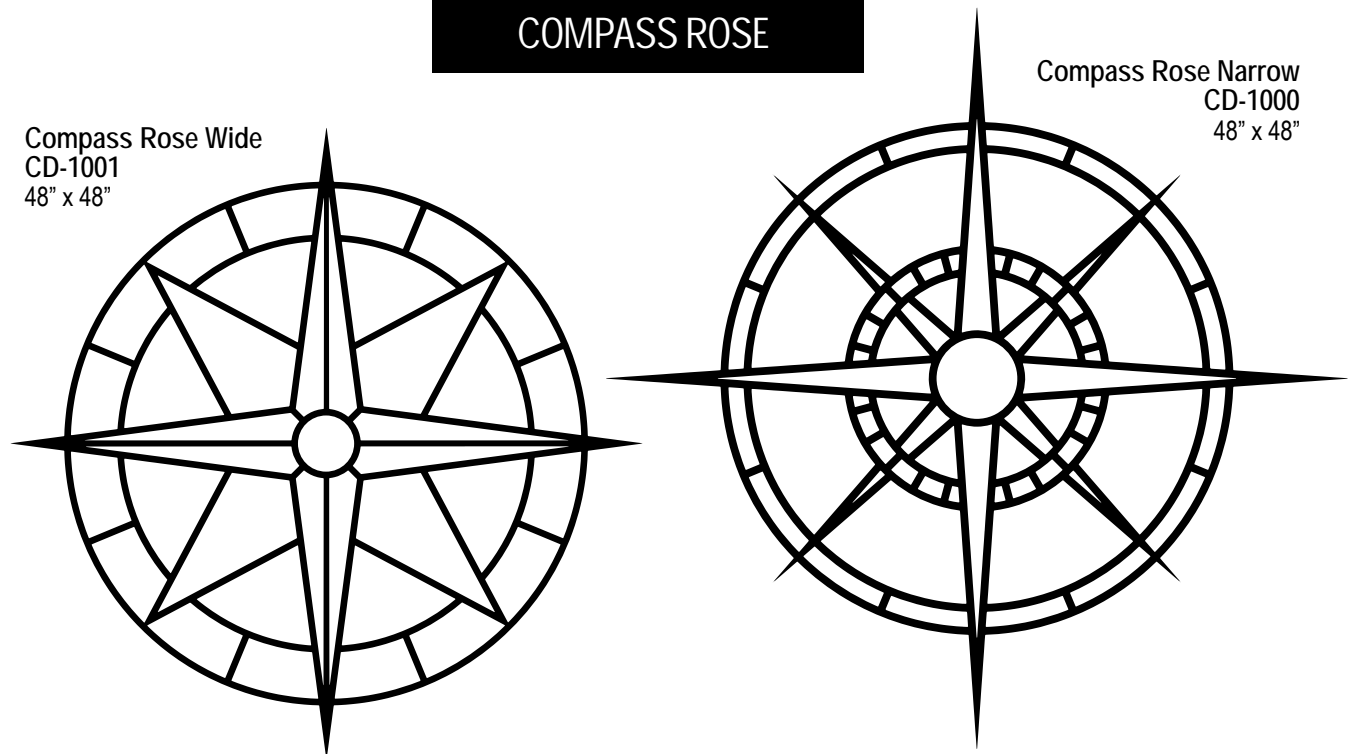

COMPASS ROSE

Compass Rose Wide
CD-1001
48" x 48"

Compass Rose Narrow
CD-1000
48" x 48"