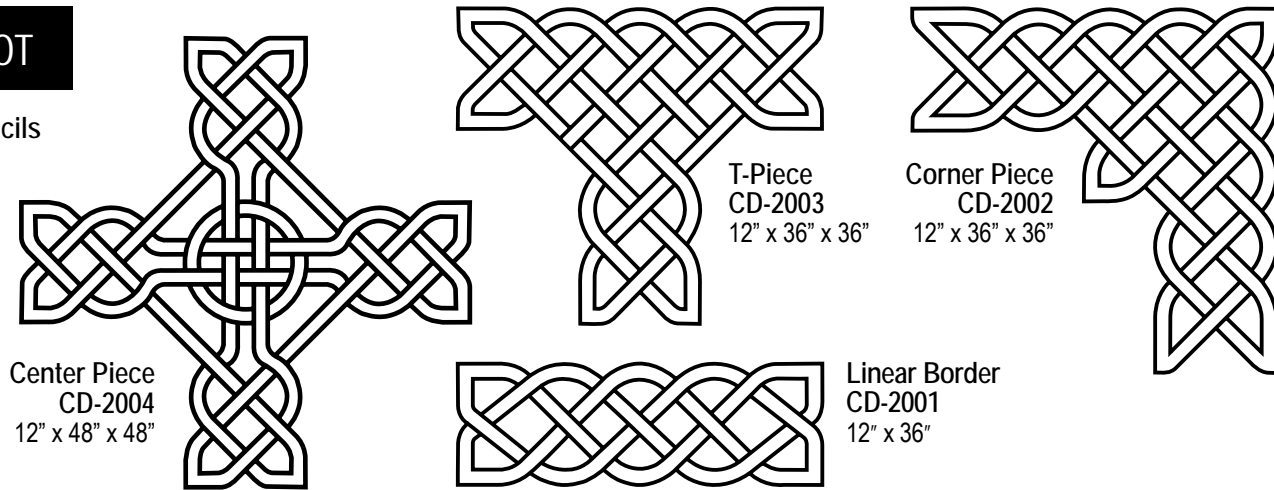

T-Piece
CD-2003
12" x 36" x 36"

Corner Piece
CD-2002
12" x 36" x 36"

Linear Border
CD-2001
12" x 36"

CELTIC KNOT

Basic Set, 21 Stencils
CD-2000S
(12x Linear Border +
4x Corner Pieces +
4x T-Pieces +
1 Center Piece)

Center Piece
CD-2004
12" x 48" x 48"