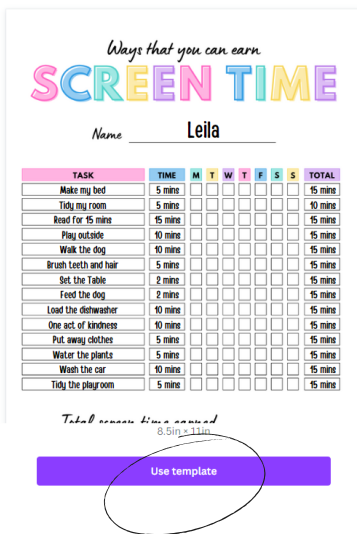

GETTING STARTED

Canva Tips

Load a template you have purchased

A template created by Little Halo J was shared with you, start designing now