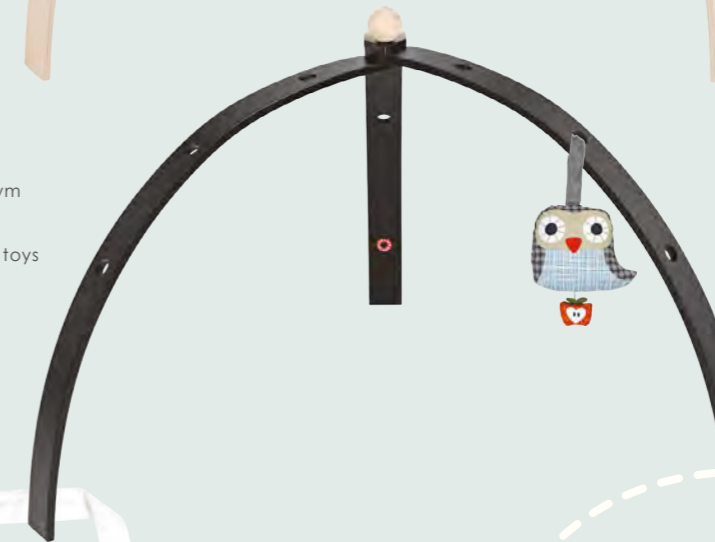

Baby gym

For baby 0-1 year

BabySpyder white baby gym
14014003 / birch plywood
Height 56 cm Width 80 cm
BabySpyder is sold without toys

BabySpyder wood baby gym
14014001 / birch plywood
Height 56 cm Width 80 cm
BabySpyder is sold without toys

BabySpyder black baby gym
14014002 / birch plywood
Height 56 cm Width 80 cm
BabySpyder is sold without toys

Banana bag
14021002 / organic cotton
Width 100 cm
Bag is sold separately
Fits all colours of BabySpyder