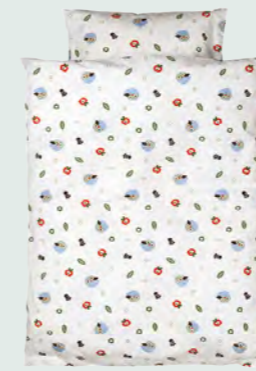

Bedlinen

Ester owl baby 70X80 cm bedlinen 15011501
Ester owl baby 70X100 cm bedlinen 15011502
Ester owl junior 100X130 cm bedlinen 15011503
Ester owl junior 100X135 cm bedlinen 15011504
Organic cotton, packed in a fabric bag