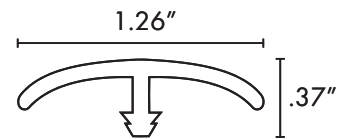

Prime | Prime XL/XXL | Pinnacle

REDUCER

QUARTER ROUND

THRESHOLD

T MOLD

FLUSH STAIR NOSE

Trim pieces are 94" in length*. The trim will be packaged & shipped in a corrugated tube for protection. Each tube shipped will assess a \$25 shipping & handling fee via UPS Ground. Please refer to your price matrix for SKU ID.

4" FLUSH STAIR NOSE

Available For:

Prime, Prime XL/XXL, Pinnacle**

**As 2" Flush Stair Noses sell out on these collections, they will be replaced with 4" Flush Stair Noses

STAIR TREAD COMBO

Available For:

Prime XL/XXL