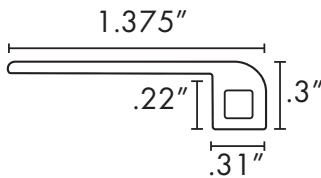

Prime | Prime XL/XXL | Pinnacle

REDUCER

QUARTER ROUND

THRESHOLD

T MOLD

FLUSH STAIR NOSE

Trim pieces are 94" in length*. The trim will be packaged & shipped in a corrugated tube for protection. Each tube shipped will assess a \$25 shipping & handling fee via UPS Ground. Please refer to your price matrix for SKU ID.