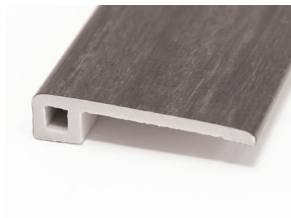

COORDINATING TRIM OPTIONS

TRUCOR[®] moldings are 100% waterproof and can be installed in kitchens, bathrooms, and any other areas of the home. The trim and transitions are designed with the same high definition film used in the floor for the the best possible coordination, and its durable vinyl wear layer protects from stains or scuffs.

Prime | Prime XL/XXL | Pinnacle

REDUCER

QUARTER ROUND

THRESHOLD

T MOLD

FLUSH STAIR NOSE

Trim pieces are 94" in length*. The trim will be packaged & shipped in a corrugated tube for protection. Each tube shipped will assess a \$25 shipping & handling fee via UPS Ground. Please refer to your price matrix for SKU ID.

4" FLUSH STAIR NOSE

Available For:

Prime, Prime XL/XXL, Pinnacle**

**As 2" Flush Stair Noses sell out on these collections, they will be replaced with 4" Flush Stair Noses

STAIR TREAD COMBO

Available For:

Prime XL/XXL