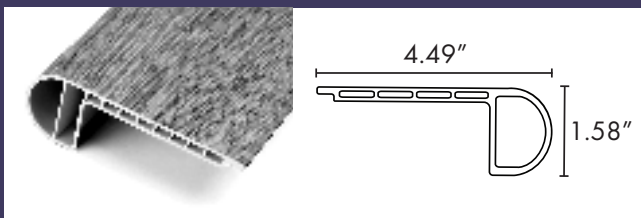

Prime | Prime XL/XXL | Pinnacle

REDUCER

QUARTER ROUND

THRESHOLD

T MOLD

FLUSH STAIR NOSE

Trim pieces are 94" in length*. The trim will be packaged & shipped in a corrugated tube for protection. Each tube shipped will assess a \$25 shipping & handling fee via UPS Ground. Please refer to your price matrix for SKU ID.

4" FLUSH STAIR NOSE

Available For:

Prime, Prime XL/XXL, Pinnacle**

**As 2" Flush Stair Noses sell out on these collections, they will be replaced with 4" Flush Stair Noses

STAIR TREAD COMBO

Available For:

Prime XL/XXL