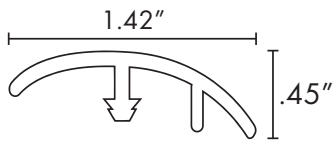

Prime | Prime XL/XXL | Pinnacle

REDUCER

QUARTER ROUND

THRESHOLD

T MOLD

FLUSH STAIR NOSE

Trim pieces are 94" in length*. The trim will be packaged & shipped in a corrugated tube for protection. Each tube shipped will assess a \$25 shipping & handling fee via UPS Ground. Please refer to your price matrix for SKU ID.