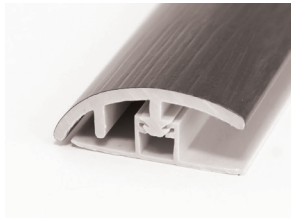

COORDINATING TRIM OPTIONS

TRUCOR[®] moldings are 100% waterproof and can be installed in kitchens, bathrooms, and any other areas of the home. The trim and transitions are designed with the same high definition film used in the floor for the the best possible coordination, and its durable vinyl wear layer protects from stains or scuffs.

Prime | Prime XL/XXL | Pinnacle

REDUCER

QUARTER ROUND

THRESHOLD

T MOLD

FLUSH STAIR NOSE

Trim pieces are 94" in length*. The trim will be packaged & shipped in a corrugated tube for protection. Each tube shipped will assess a \$25 shipping & handling fee via UPS Ground. Please refer to your price matrix for SKU ID.

4" FLUSH STAIR NOSE

Available For:

Prime, Prime XL/XXL, Pinnacle**

**As 2" Flush Stair Noses sell out on these collections, they will be replaced with 4" Flush Stair Noses

STAIR TREAD COMBO

Available For:

Prime XL/XXL