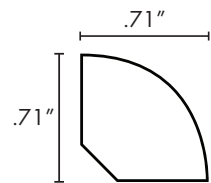

Prime | Prime XL/XXL | Pinnacle

REDUCER

QUARTER ROUND

THRESHOLD

T MOLD

FLUSH STAIR NOSE

Trim pieces are 94" in length*. The trim will be packaged & shipped in a corrugated tube for protection. Each tube shipped will assess a \$25 shipping & handling fee via UPS Ground. Please refer to your price matrix for SKU ID.

*Stair Tread is 50" in length (12" x 50")