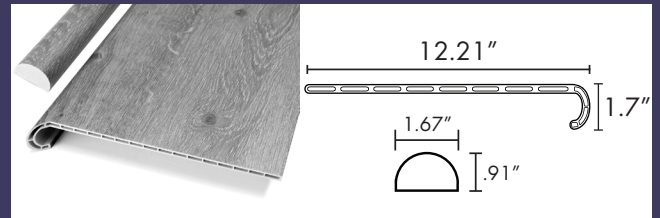

Prime | Prime XL/XXL | Pinnacle

REDUCER

QUARTER ROUND

THRESHOLD

T MOLD

FLUSH STAIR NOSE

Trim pieces are 94" in length*. The trim will be packaged & shipped in a corrugated tube for protection. Each tube shipped will assess a \$25 shipping & handling fee via UPS Ground. Please refer to your price matrix for SKU ID.

4" FLUSH STAIR NOSE

Available For:

Prime, Prime XL/XXL, Pinnacle**

**As 2" Flush Stair Noses sell out on these collections, they will be replaced with 4" Flush Stair Noses

STAIR TREAD COMBO

Available For:

Prime XL/XXL

*Stair Tread is 50" in length (12" x 50")