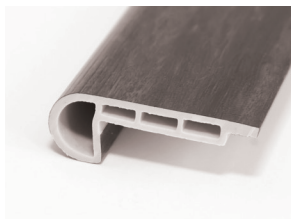

COORDINATING TRIM OPTIONS

TRUCOR[®] moldings are 100% waterproof and can be installed in kitchens, bathrooms, and any other areas of the home. The trim and transitions are designed with the same high definition film used in the floor for the the best possible coordination, and its durable vinyl wear layer protects from stains or scuffs.

Prime | Prime XL/XXL | Pinnacle

REDUCER

QUARTER ROUND

THRESHOLD

T MOLD

FLUSH STAIR NOSE

Trim pieces are 94" in length*. The trim will be packaged & shipped in a corrugated tube for protection. Each tube shipped will assess a \$25 shipping & handling fee via UPS Ground. Please refer to your price matrix for SKU ID.

4" FLUSH STAIR NOSE

Available For:

Prime, Prime XL/XXL, Pinnacle**

**As 2" Flush Stair Noses sell out on these collections, they will be replaced with 4" Flush Stair Noses

STAIR TREAD COMBO

Available For:

Prime XL/XXL