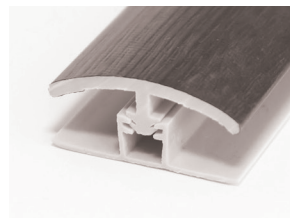

COORDINATING TRIM OPTIONS

TRUCOR[®] moldings are 100% waterproof and can be installed in kitchens, bathrooms, and any other areas of the home. The trim and transitions are designed with the same high definition film used in the floor for the the best possible coordination, and its durable vinyl wear layer protects from stains or scuffs.

Prime | Prime XL/XXL | Pinnacle

REDUCER

QUARTER ROUND

THRESHOLD

T MOLD

FLUSH STAIR NOSE

Trim pieces are 94" in length*. The trim will be packaged & shipped in a corrugated tube for protection. Each tube shipped will assess a \$25 shipping & handling fee via UPS Ground. Please refer to your price matrix for SKU ID.

4" FLUSH STAIR NOSE

Available For:

Prime, Prime XL/XXL, Pinnacle**

**As 2" Flush Stair Noses sell out on these collections, they will be replaced with 4" Flush Stair Noses

STAIR TREAD COMBO

Available For:

Prime XL/XXL