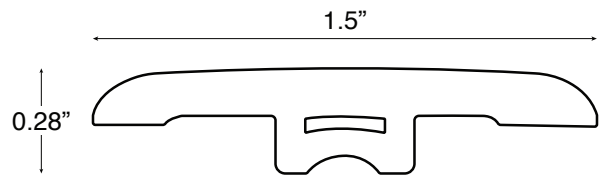

COORDINATING MOLDINGS
ALL TRIM PIECES ARE 94" IN LENGTH

TRUCOR® 3DP moldings are 100% waterproof and can be installed in kitchens, bathrooms, and any other areas of the home. The trim and transitions are designed with the same high-definition colors and designs used in the floor for the best possible coordination, and its durable vinyl wear layer protects from stains or scuffs

T-MOLD

REDUCER

THRESHOLD

QUARTER ROUND

FLUSH STAIR NOSE