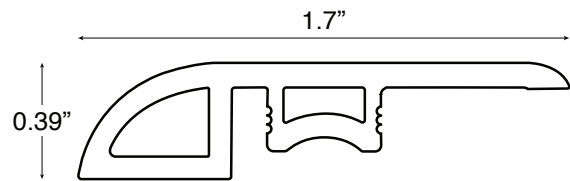

COORDINATING MOLDINGS
ALL TRIM PIECES ARE 94" IN LENGTH

TRUCOR® 3DP moldings are 100% waterproof and can be installed in kitchens, bathrooms, and any other areas of the home. The trim and transitions are designed with the same high-definition colors and designs used in the floor for the best possible coordination, and its durable vinyl wear layer protects from stains or scuffs

T-MOLD

REDUCER

THRESHOLD

QUARTER ROUND

FLUSH STAIR NOSE