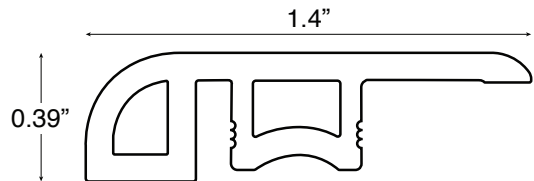

COORDINATING MOLDINGS
ALL TRIM PIECES ARE 94" IN LENGTH

TRUCOR® 3DP moldings are 100% waterproof and can be installed in kitchens, bathrooms, and any other areas of the home. The trim and transitions are designed with the same high-definition colors and designs used in the floor for the best possible coordination, and its durable vinyl wear layer protects from stains or scuffs

T-MOLD

REDUCER

THRESHOLD

QUARTER ROUND

FLUSH STAIR NOSE