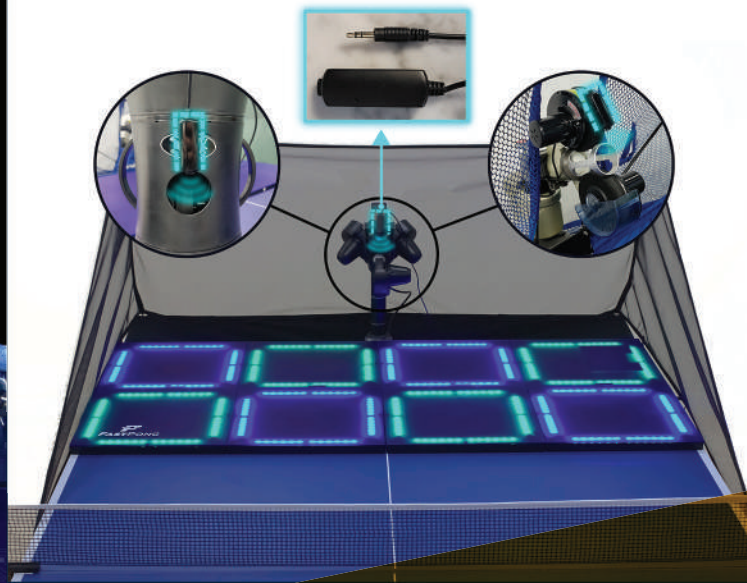

## SCIENTIFIC STUDIES

- **Visual Stimuli Training:** more effective for improving reaction times, accuracy and decision making. FASTPONG is the only device for table tennis players designed to improve COGNITIVE-MOTOR skills.

## HARDWARE FEATURES

- Internal display (and optional external display) for a real-time view of results
- Large LED squares clearly show the target, and where the ball actually lands
- Save your data with our mobile application over Bluetooth
- Compatible with any ball shooter