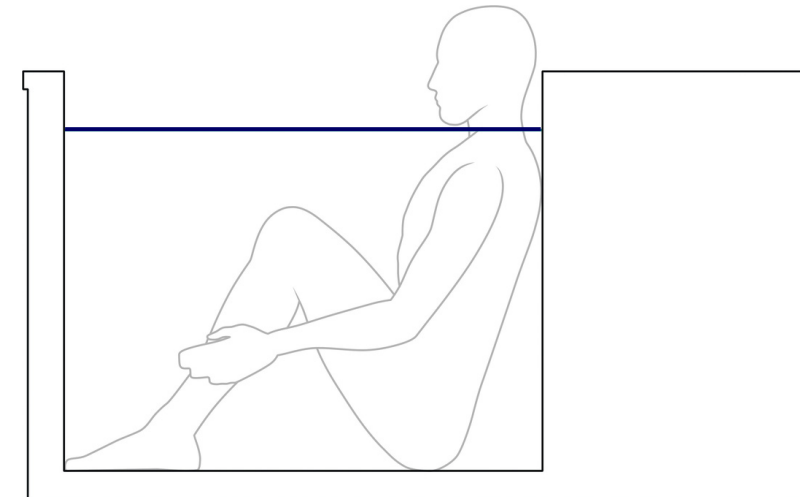

PRODUCT COMPARISON

Ice Bath

Ice Plunge

Ice Plunge XL

	Ice Bath:	Ice Plunge:	Ice Plunge XL:
Overall Max:			
Length	203 cm	173 cm	193 cm
Width	79 cm	94 cm	94 cm
Height	75 cm	94 cm	95 cm
Internal Dimensions:			
Length	135 cm	95 cm	115 cm
Width	53 cm	68 cm	68 cm
Height	59 cm	81 cm	81 cm
Weight:			
Empty	229 kg	231 kg	275 kg
Crated	309 kg	316 kg	365 kg
Water Filled	584 kg	751 kg	775 kg
Water Max Volume	275 ltr	435 ltr	500 ltr
Voltage	240V AC	240V AC	240V AC
Power Current	2.55 Amps	2.55 Amps	2.55 Amps
Power Consumption:			
Idle	0.129 kWh	0.129 kWh	0.129 kWh
Cooling	0.410 kWh	0.410 kWh	0.410 kWh
Noise Level:			
Idle	39 dB	39 dB	39 dB
Cooling	56 dB	56 dB	56 dB

PRODUCT COMPARISON

Ice Bath:

Max Dimensions (cm):	L:203 x W:79 x H:75
Water Level (cm):	48
Water Volume (Ltr):	275
Human Height (ft):	6Ft 2"

Ice Plunge:

Max Dimensions (cm):	L:173 x W:94 x H:95
Water Level (cm):	74
Water Volume (ltr):	435
Human Height (ft):	6ft 2"

Ice Plunge XL:

Max Dimensions (cm):	L:193 x W:94 x H:95
Water Level (cm):	74
Water Volume (ltr):	500
Human Height (ft):	6ft 2"