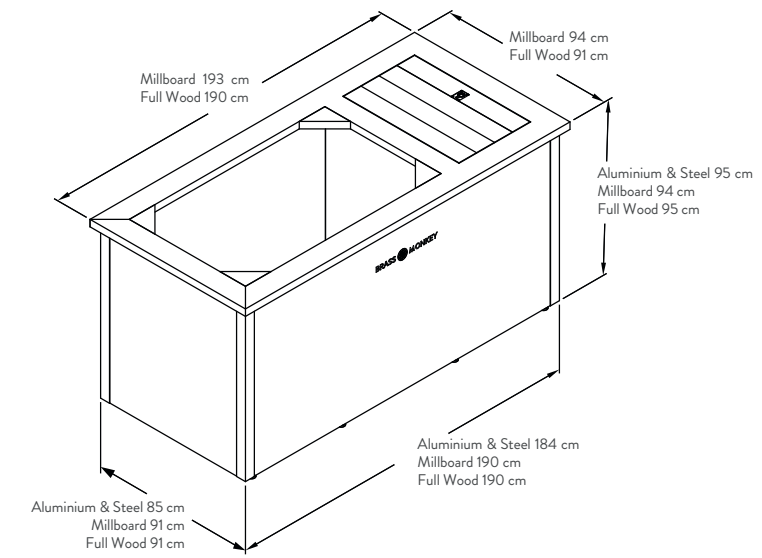

PRODUCT COMPARISON

Ice Bath

Ice Plunge

Ice Plunge XL

	Ice Bath:	Ice Plunge:	Ice Plunge XL:
Overall Max:			
Length	203 cm	173 cm	193 cm
Width	79 cm	94 cm	94 cm
Height	75 cm	94 cm	95 cm
Internal Dimensions:			
Length	135 cm	95 cm	115 cm
Width	53 cm	68 cm	68 cm
Height	59 cm	81 cm	81 cm
Weight:			
Empty	229 kg	231 kg	275 kg
Crated	309 kg	316 kg	365 kg
Water Filled	584 kg	751 kg	775 kg
Water Max Volume	275 ltr	435 ltr	500 ltr
Voltage	240V AC	240V AC	240V AC
Power Current	2.55 Amps	2.55 Amps	2.55 Amps
Power Consumption:			
Idle	0.129 kWh	0.129 kWh	0.129 kWh
Cooling	0.410 kWh	0.410 kWh	0.410 kWh
Noise Level:			
Idle	39 dB	39 dB	39 dB
Cooling	56 dB	56 dB	56 dB

PRODUCT COMPARISON

Ice Bath:

Max Dimensions (cm):	L:203 x W:79 x H:75
Water Level (cm):	48
Water Volume (Ltr):	275
Human Height (ft):	6Ft 2"

Ice Plunge:

Max Dimensions (cm):	L:173 x W:94 x H:95
Water Level (cm):	74
Water Volume (ltr):	435
Human Height (ft):	6ft 2"

Ice Plunge XL:

Max Dimensions (cm):	L:193 x W:94 x H:95
Water Level (cm):	74
Water Volume (ltr):	500
Human Height (ft):	6ft 2"