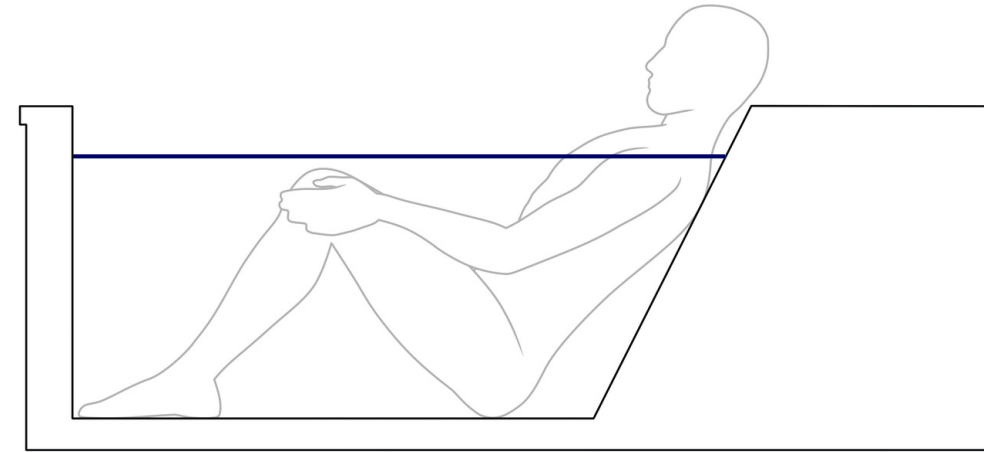

PRODUCT COMPARISON

Ice Bath

Ice Plunge

Ice Plunge XL

	Ice Bath:	Ice Plunge:	Ice Plunge XL:
Overall Max:			
Length	203 cm	173 cm	193 cm
Width	79 cm	94 cm	94 cm
Height	75 cm	94 cm	95 cm
Internal Dimensions:			
Length	135 cm	95 cm	115 cm
Width	53 cm	68 cm	68 cm
Height	59 cm	81 cm	81 cm
Weight:			
Empty	229 kg	231 kg	275 kg
Crated	309 kg	316 kg	365 kg
Water Filled	584 kg	751 kg	775 kg
Water Max Volume	275 ltr	435 ltr	500 ltr
Voltage	240V AC	240V AC	240V AC
Power Current	2.55 Amps	2.55 Amps	2.55 Amps
Power Consumption:			
Idle	0.129 kWh	0.129 kWh	0.129 kWh
Cooling	0.410 kWh	0.410 kWh	0.410 kWh
Noise Level:			
Idle	39 dB	39 dB	39 dB
Cooling	56 dB	56 dB	56 dB

PRODUCT COMPARISON

Ice Bath:

Max Dimensions (cm):	L:203 x W:79 x H:75
Water Level (cm):	48
Water Volume (Ltr):	275
Human Height (ft):	6Ft 2"

Ice Plunge:

Max Dimensions (cm):	L:173 x W:94 x H:95
Water Level (cm):	74
Water Volume (ltr):	435
Human Height (ft):	6ft 2"

Ice Plunge XL:

Max Dimensions (cm):	L:193 x W:94 x H:95
Water Level (cm):	74
Water Volume (ltr):	500
Human Height (ft):	6ft 2"