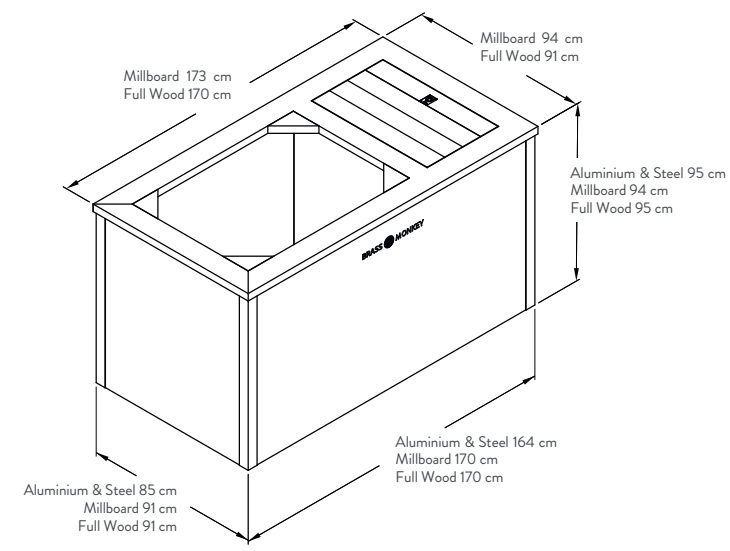

PRODUCT COMPARISON

Ice Bath

Ice Plunge

Ice Plunge XL

	Ice Bath:	Ice Plunge:	Ice Plunge XL:
Overall Max:			
Length	203 cm	173 cm	193 cm
Width	79 cm	94 cm	94 cm
Height	75 cm	94 cm	95 cm
Internal Dimensions:			
Length	135 cm	95 cm	115 cm
Width	53 cm	68 cm	68 cm
Height	59 cm	81 cm	81 cm
Weight:			
Empty	229 kg	231 kg	275 kg
Crated	309 kg	316 kg	365 kg
Water Filled	584 kg	751 kg	775 kg
Water Max Volume	275 ltr	435 ltr	500 ltr
Voltage	240V AC	240V AC	240V AC
Power Current	2.55 Amps	2.55 Amps	2.55 Amps
Power Consumption:			
Idle	0.129 kWh	0.129 kWh	0.129 kWh
Cooling	0.410 kWh	0.410 kWh	0.410 kWh
Noise Level:			
Idle	39 dB	39 dB	39 dB
Cooling	56 dB	56 dB	56 dB

PRODUCT COMPARISON

Ice Bath:

Max Dimensions (cm):	L:203 x W:79 x H:75
Water Level (cm):	48
Water Volume (Ltr):	275
Human Height (ft):	6Ft 2"

Ice Plunge:

Max Dimensions (cm):	L:173 x W:94 x H:95
Water Level (cm):	74
Water Volume (ltr):	435
Human Height (ft):	6ft 2"

Ice Plunge XL:

Max Dimensions (cm):	L:193 x W:94 x H:95
Water Level (cm):	74
Water Volume (ltr):	500
Human Height (ft):	6ft 2"