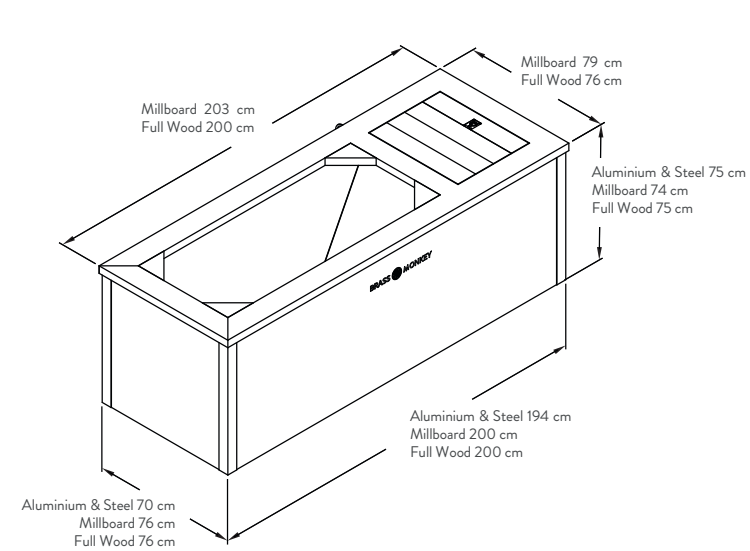

PRODUCT COMPARISON

Ice Bath

Ice Plunge

Ice Plunge XL

	Ice Bath:	Ice Plunge:	Ice Plunge XL:
Overall Max:			
Length	203 cm	173 cm	193 cm
Width	79 cm	94 cm	94 cm
Height	75 cm	94 cm	95 cm
Internal Dimensions:			
Length	135 cm	95 cm	115 cm
Width	53 cm	68 cm	68 cm
Height	59 cm	81 cm	81 cm
Weight:			
Empty	229 kg	231 kg	275 kg
Crated	309 kg	316 kg	365 kg
Water Filled	584 kg	751 kg	775 kg
Water Max Volume	275 ltr	435 ltr	500 ltr
Voltage	240V AC	240V AC	240V AC
Power Current	2.55 Amps	2.55 Amps	2.55 Amps
Power Consumption:			
Idle	0.129 kWh	0.129 kWh	0.129 kWh
Cooling	0.410 kWh	0.410 kWh	0.410 kWh
Noise Level:			
Idle	39 dB	39 dB	39 dB
Cooling	56 dB	56 dB	56 dB

PRODUCT COMPARISON

Ice Bath:

Max Dimensions (cm):	L:203 x W:79 x H:75
Water Level (cm):	48
Water Volume (Ltr):	275
Human Height (ft):	6Ft 2"

Ice Plunge:

Max Dimensions (cm):	L:173 x W:94 x H:95
Water Level (cm):	74
Water Volume (ltr):	435
Human Height (ft):	6ft 2"

Ice Plunge XL:

Max Dimensions (cm):	L:193 x W:94 x H:95
Water Level (cm):	74
Water Volume (ltr):	500
Human Height (ft):	6ft 2"