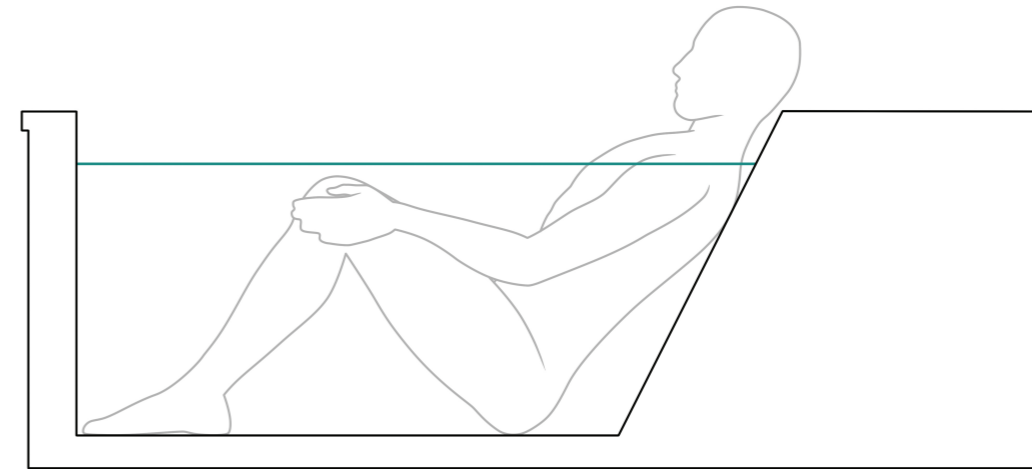

# Product Comparison

	Ice Bath:	Ice Plunge:	Ice Plunge XL:
<b>Overall Max:</b>			
Length	203 cm	173 cm	193 cm
Width	79 cm	94 cm	94 cm
Height	75 cm	94 cm	95 cm
<b>Internal Dimensions:</b>			
Length	135 cm	95 cm	115 cm
Width	53 cm	68 cm	68 cm
Height	59 cm	81 cm	81 cm
<b>Weight:</b>			
Empty	229 kg	231 kg	275 kg
Crated	309 kg	316 kg	365 kg
Water Filled	584 kg	751 kg	775 kg
Water Max Volume	275 ltr	435 ltr	500 ltr
Voltage	240V AC	240V AC	240V AC
Power Current	2.55 Amps	2.55 Amps	2.55 Amps
<b>Power Consumption:</b>			
Idle	0.129 kWh	0.129 kWh	0.129 kWh
Cooling	0.410 kWh	0.410 kWh	0.410 kWh
<b>Noise Level:</b>			
Idle	39 dB	39 dB	39 dB
Cooling	56 dB	56 dB	56 dB

## Ice Bath:

Max Dimensions (cm):	L:203 x W:79 x H:75
Water Level (cm):	48
Water Volume (Ltr):	275
Human Height (ft):	6Ft 2"

## Ice Plunge:

Max Dimensions (cm):	L:173 x W:94 x H:95
Water Level (cm):	74
Water Volume (ltr):	435
Human Height (ft):	6ft 2"

## Ice Plunge XL:

Max Dimensions (cm):	L:193 x W:94 x H:95
Water Level (cm):	74
Water Volume (ltr):	500
Human Height (ft):	6ft 2"