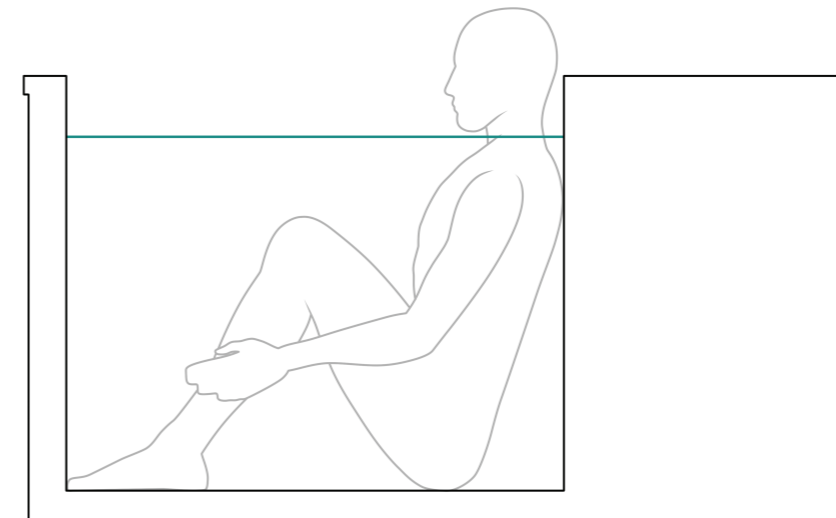

# Product Comparison

	Ice Bath:	Ice Plunge:	Ice Plunge XL:
<b>Overall Max:</b>			
Length	203 cm	173 cm	193 cm
Width	79 cm	94 cm	94 cm
Height	75 cm	94 cm	95 cm
<b>Internal Dimensions:</b>			
Length	135 cm	95 cm	115 cm
Width	53 cm	68 cm	68 cm
Height	59 cm	81 cm	81 cm
<b>Weight:</b>			
Empty	229 kg	231 kg	275 kg
Crated	309 kg	316 kg	365 kg
Water Filled	584 kg	751 kg	775 kg
Water Max Volume	275 ltr	435 ltr	500 ltr
Voltage	240V AC	240V AC	240V AC
Power Current	2.55 Amps	2.55 Amps	2.55 Amps
<b>Power Consumption:</b>			
Idle	0.129 kWh	0.129 kWh	0.129 kWh
Cooling	0.410 kWh	0.410 kWh	0.410 kWh
<b>Noise Level:</b>			
Idle	39 dB	39 dB	39 dB
Cooling	56 dB	56 dB	56 dB

## Ice Bath:

Max Dimensions (cm):	L:203 x W:79 x H:75
Water Level (cm):	48
Water Volume (Ltr):	275
Human Height (ft):	6Ft 2"

## Ice Plunge:

Max Dimensions (cm):	L:173 x W:94 x H:95
Water Level (cm):	74
Water Volume (ltr):	435
Human Height (ft):	6ft 2"

## Ice Plunge XL:

Max Dimensions (cm):	L:193 x W:94 x H:95
Water Level (cm):	74
Water Volume (ltr):	500
Human Height (ft):	6ft 2"