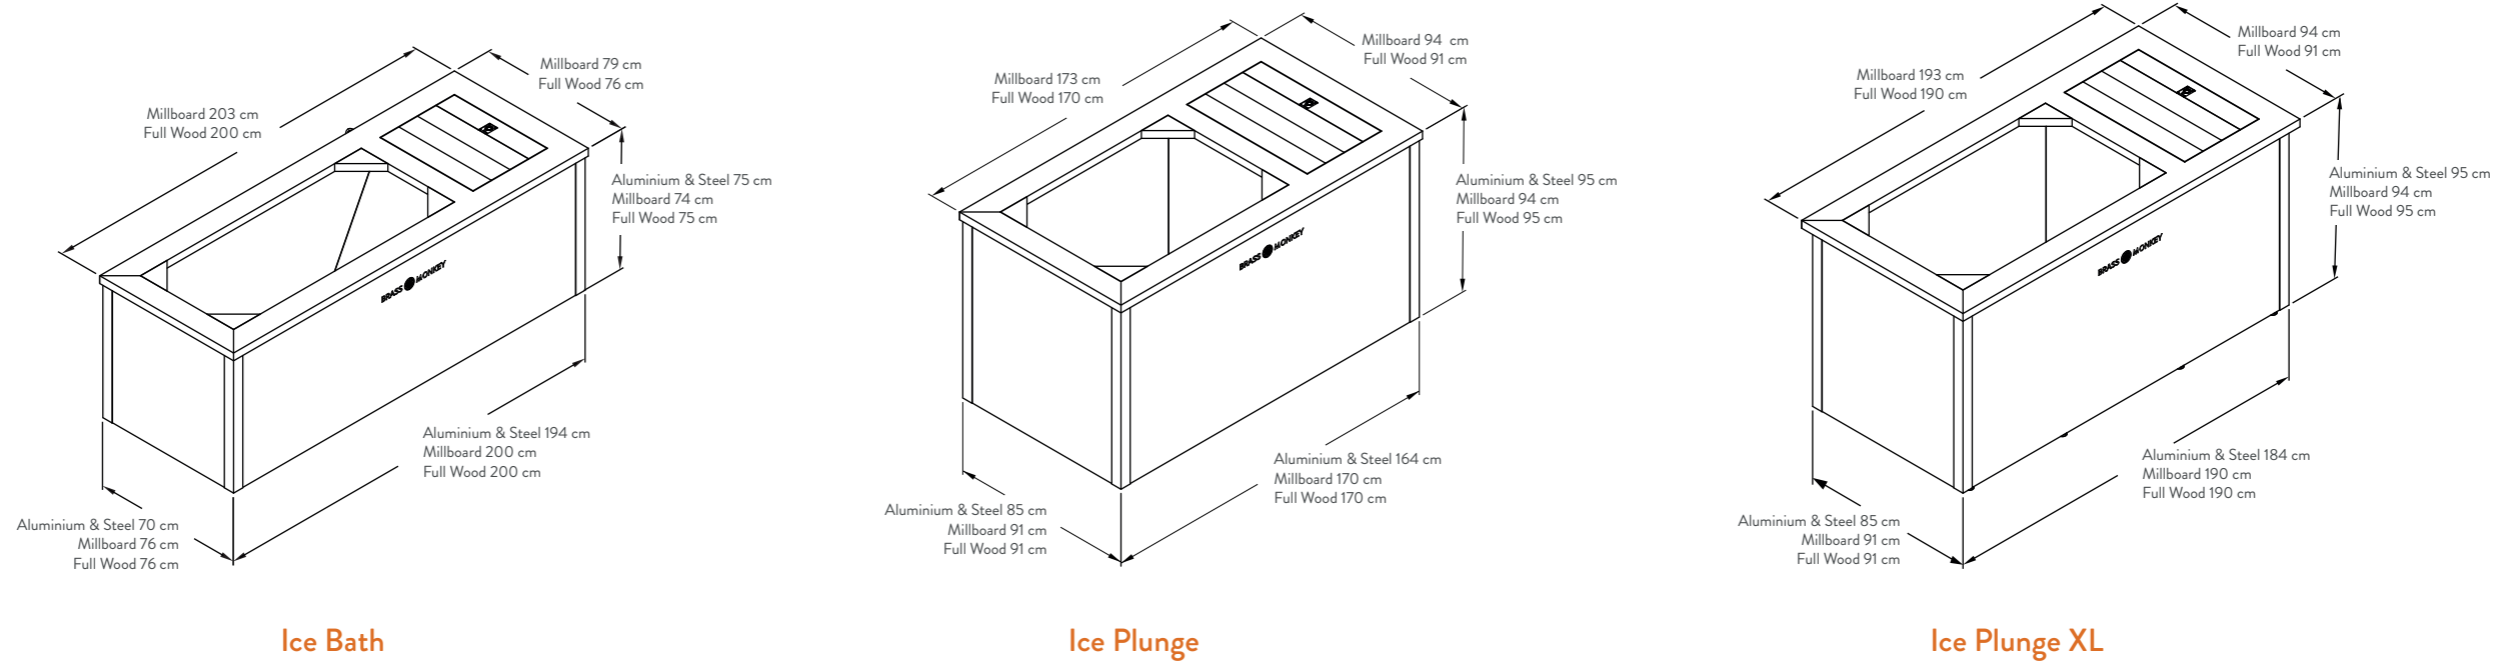

# Product Comparison

	Ice Bath:	Ice Plunge:	Ice Plunge XL:
<b>Overall Max:</b>			
Length	203 cm	173 cm	193 cm
Width	79 cm	94 cm	94 cm
Height	75 cm	94 cm	95 cm
<b>Internal Dimensions:</b>			
Length	135 cm	95 cm	115 cm
Width	53 cm	68 cm	68 cm
Height	59 cm	81 cm	81 cm
<b>Weight:</b>			
Empty	229 kg	231 kg	275 kg
Crated	309 kg	316 kg	365 kg
Water Filled	584 kg	751 kg	775 kg
Water Max Volume	275 ltr	435 ltr	500 ltr
Voltage	240V AC	240V AC	240V AC
Power Current	2.55 Amps	2.55 Amps	2.55 Amps
<b>Power Consumption:</b>			
Idle	0.129 kWh	0.129 kWh	0.129 kWh
Cooling	0.410 kWh	0.410 kWh	0.410 kWh
<b>Noise Level:</b>			
Idle	39 dB	39 dB	39 dB
Cooling	56 dB	56 dB	56 dB

## Ice Bath:

Max Dimensions (cm):	L:203 x W:79 x H:75
Water Level (cm):	48
Water Volume (Ltr):	275
Human Height (ft):	6Ft 2"

## Ice Plunge:

Max Dimensions (cm):	L:173 x W:94 x H:95
Water Level (cm):	74
Water Volume (ltr):	435
Human Height (ft):	6ft 2"

## Ice Plunge XL:

Max Dimensions (cm):	L:193 x W:94 x H:95
Water Level (cm):	74
Water Volume (ltr):	500
Human Height (ft):	6ft 2"