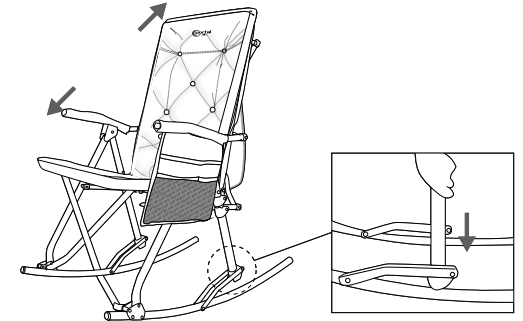

UNFOLDING STEPS

1. Remove the bag, keep it upright.

2. Put down the two rockers.

3. Reverse force on the armrest and back bar (diagonal) until the chair is fully extended.

4. Install the buckles at the bottom.

@portaloutdoorsusa

Safety Tips

- Do not use this product in an elevated position or on a platform that presents potential drop/fall hazards!
- Before using this product, read any provided instructions.
- Before using this product, ensure that it is in good working order/condition and properly constructed/set up as detailed in any provided instructions.
- Maximum load for this chair is 400 LBS. Never exceed this listed weight capacity.
- Ensure chair is fully open before sitting in chair.
- Do not stand or climb on chair.
- Beware of possible tipping points when using this product. Care should be taken to avoid tipping while seated.
- Always be aware of your surroundings when using this product.
- Ensure product is on level, stable ground when in use. Do not use this product on uneven ground.
- Keep away from open flames/heat sources.
- Keep away from potential water hazards.
- Be aware of moving parts. Keep hands and fingers away from moving parts.
- If product includes a cupholder, do not put hot beverages in cupholder.
- This product is intended for personal use only, not for commercial use. Only use this product for its intended use.