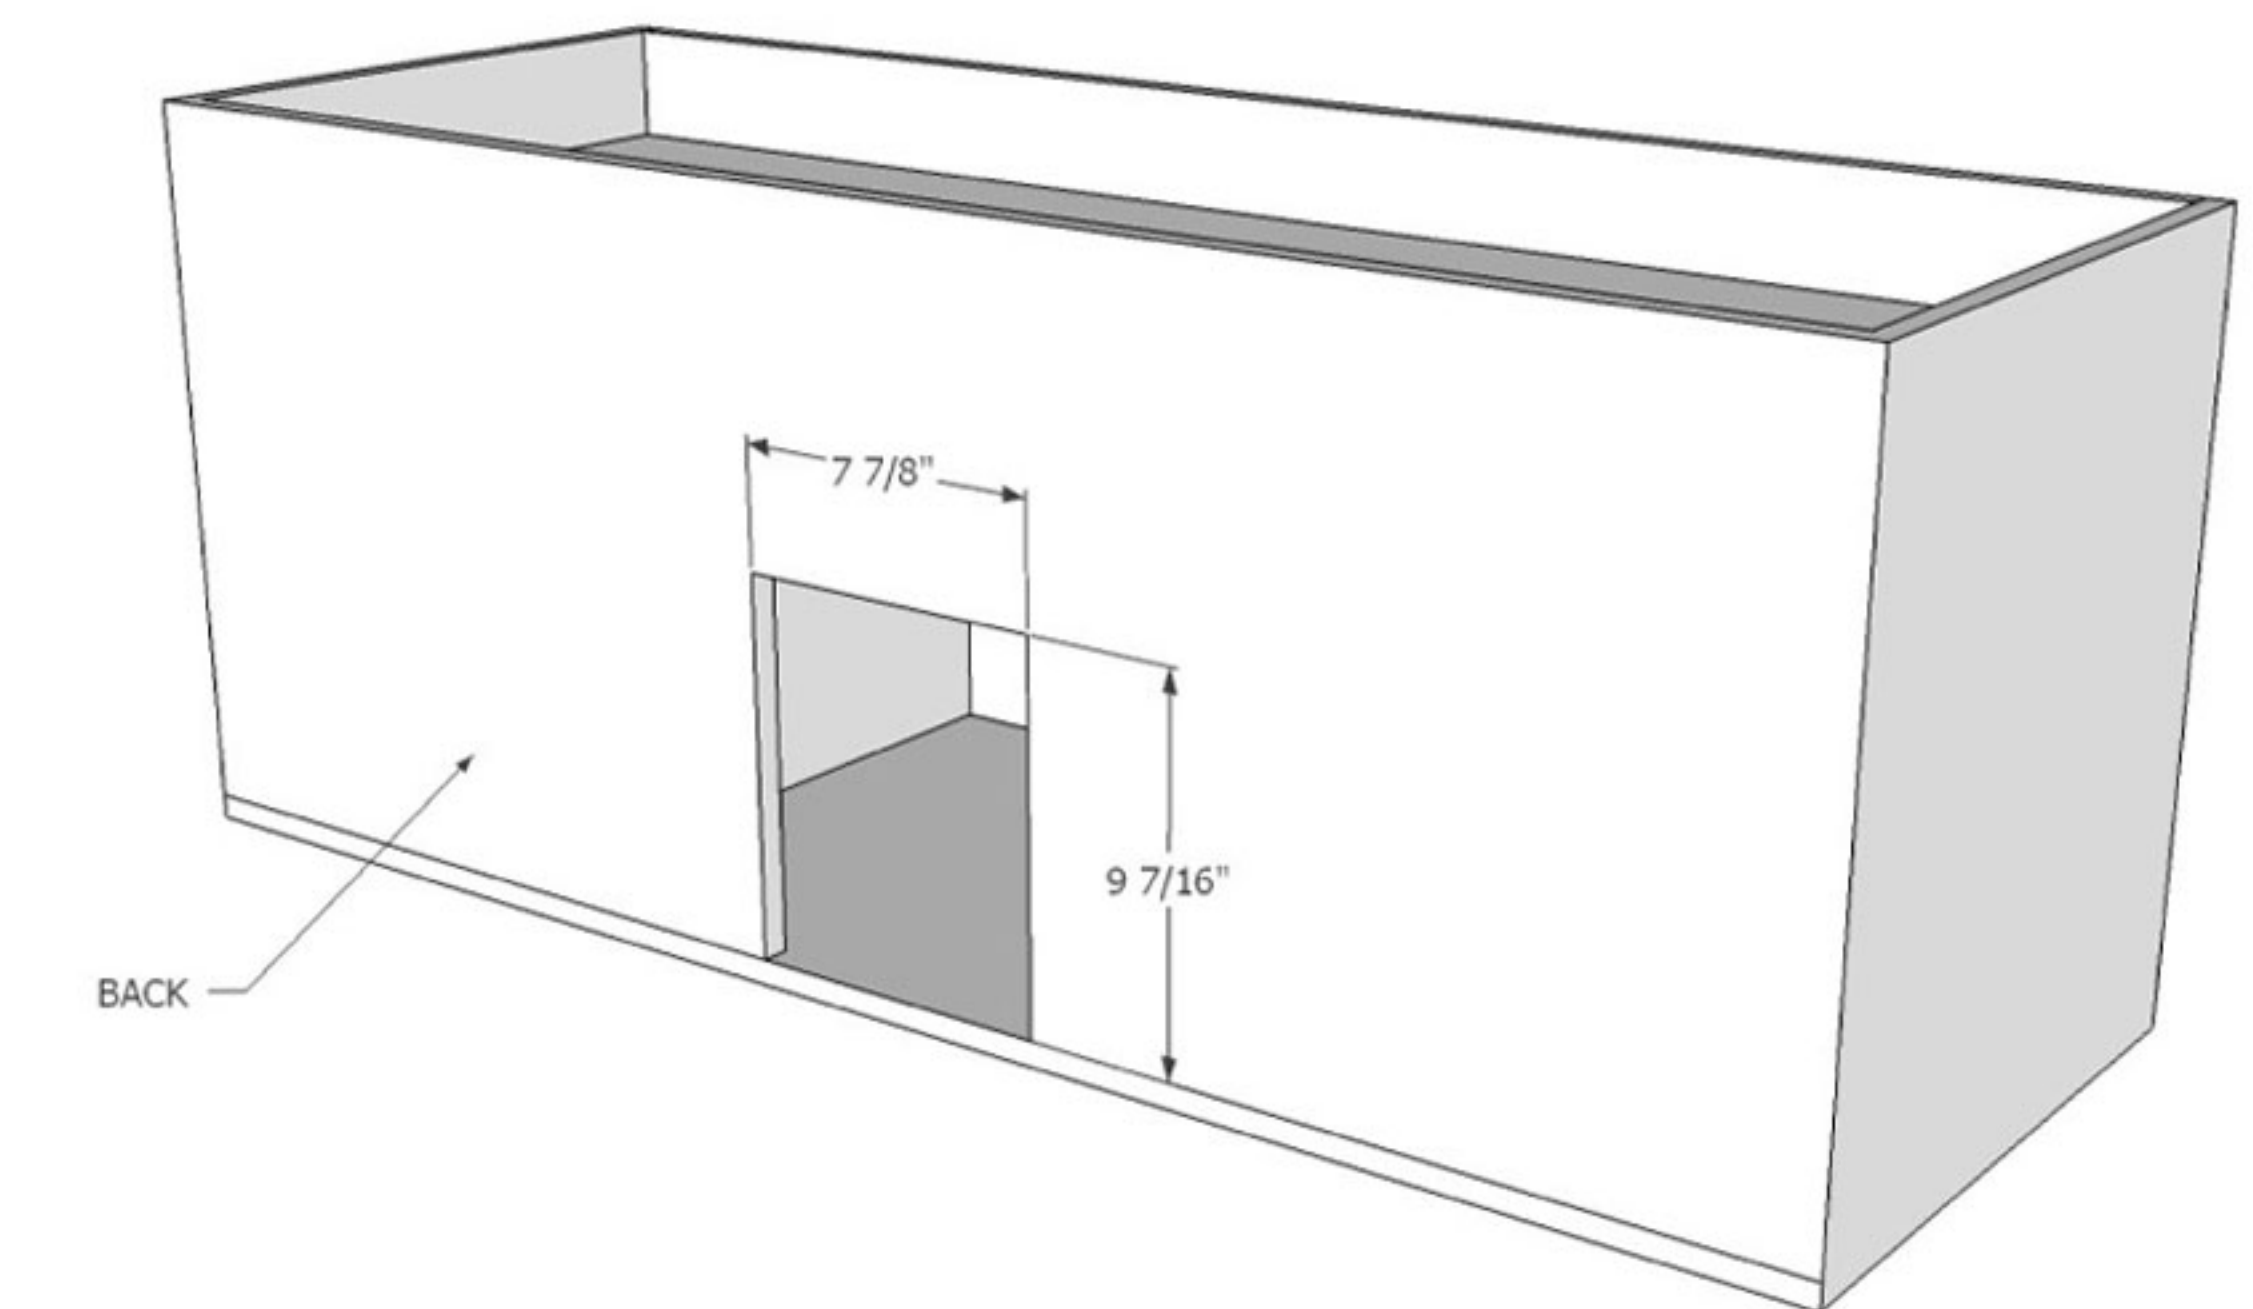

Emoya Home

PLUMBING SPECIFICATIONS

Boho Collection - 30 Inch Floating Vanity

Emoya Home
info@emoyahome.com
www.emoyahome.com