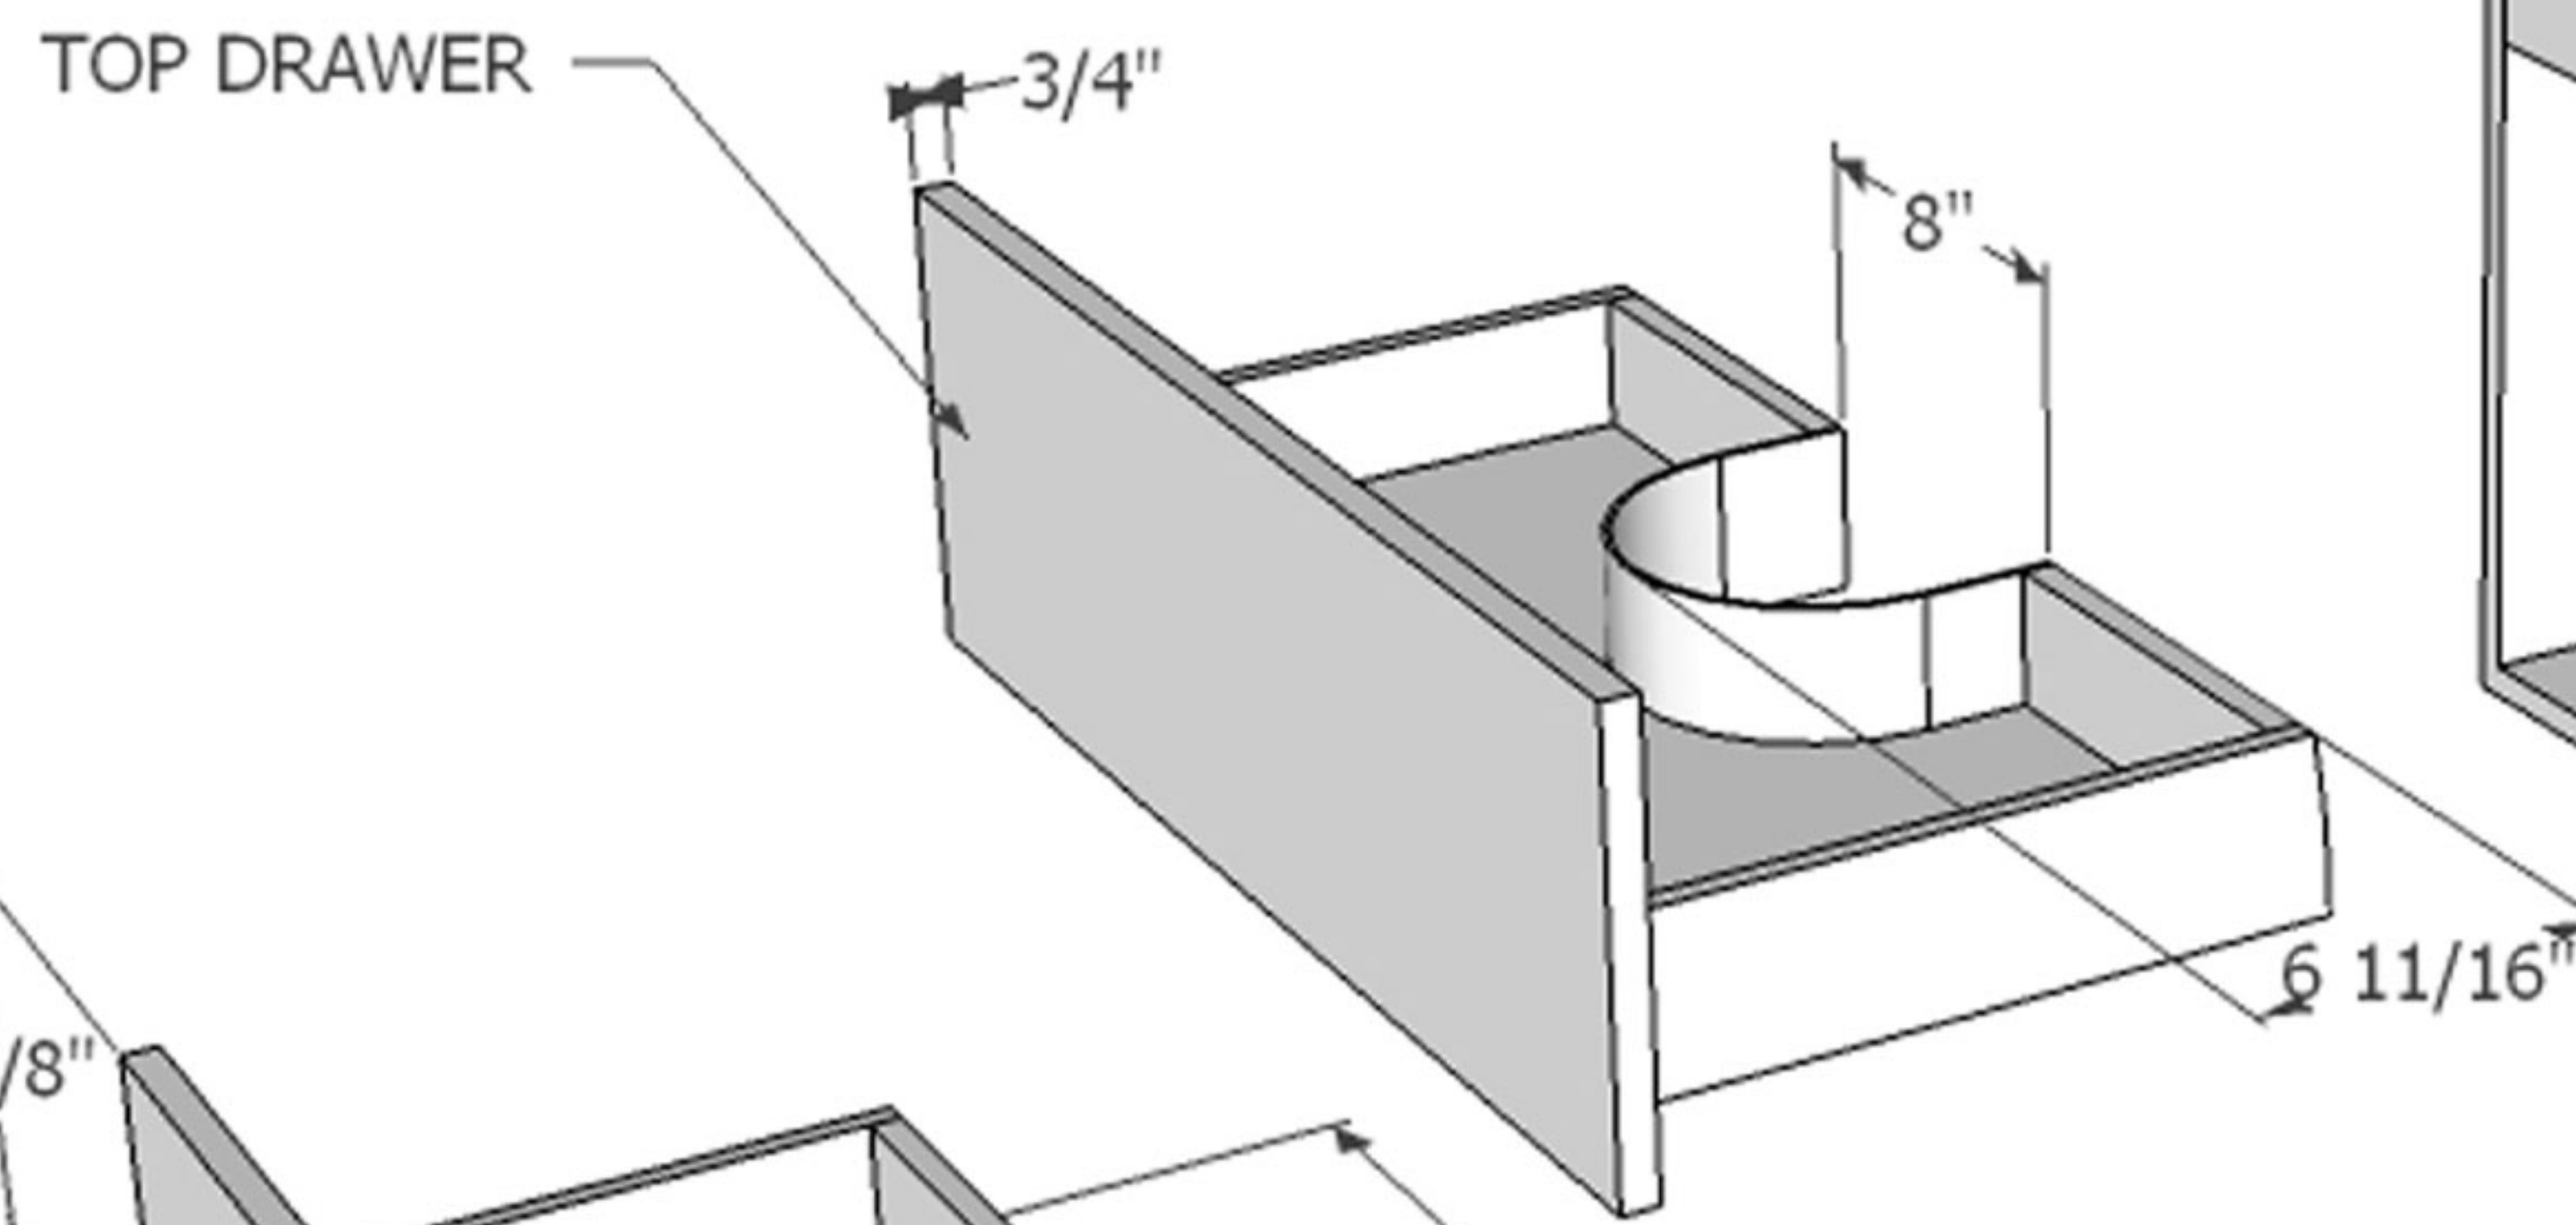

Emoya Home

PLUMBING SPECIFICATIONS

Boho Collection - 30 Inch Floating Vanity

Emoya Home
info@emoyahome.com
www.emoyahome.com