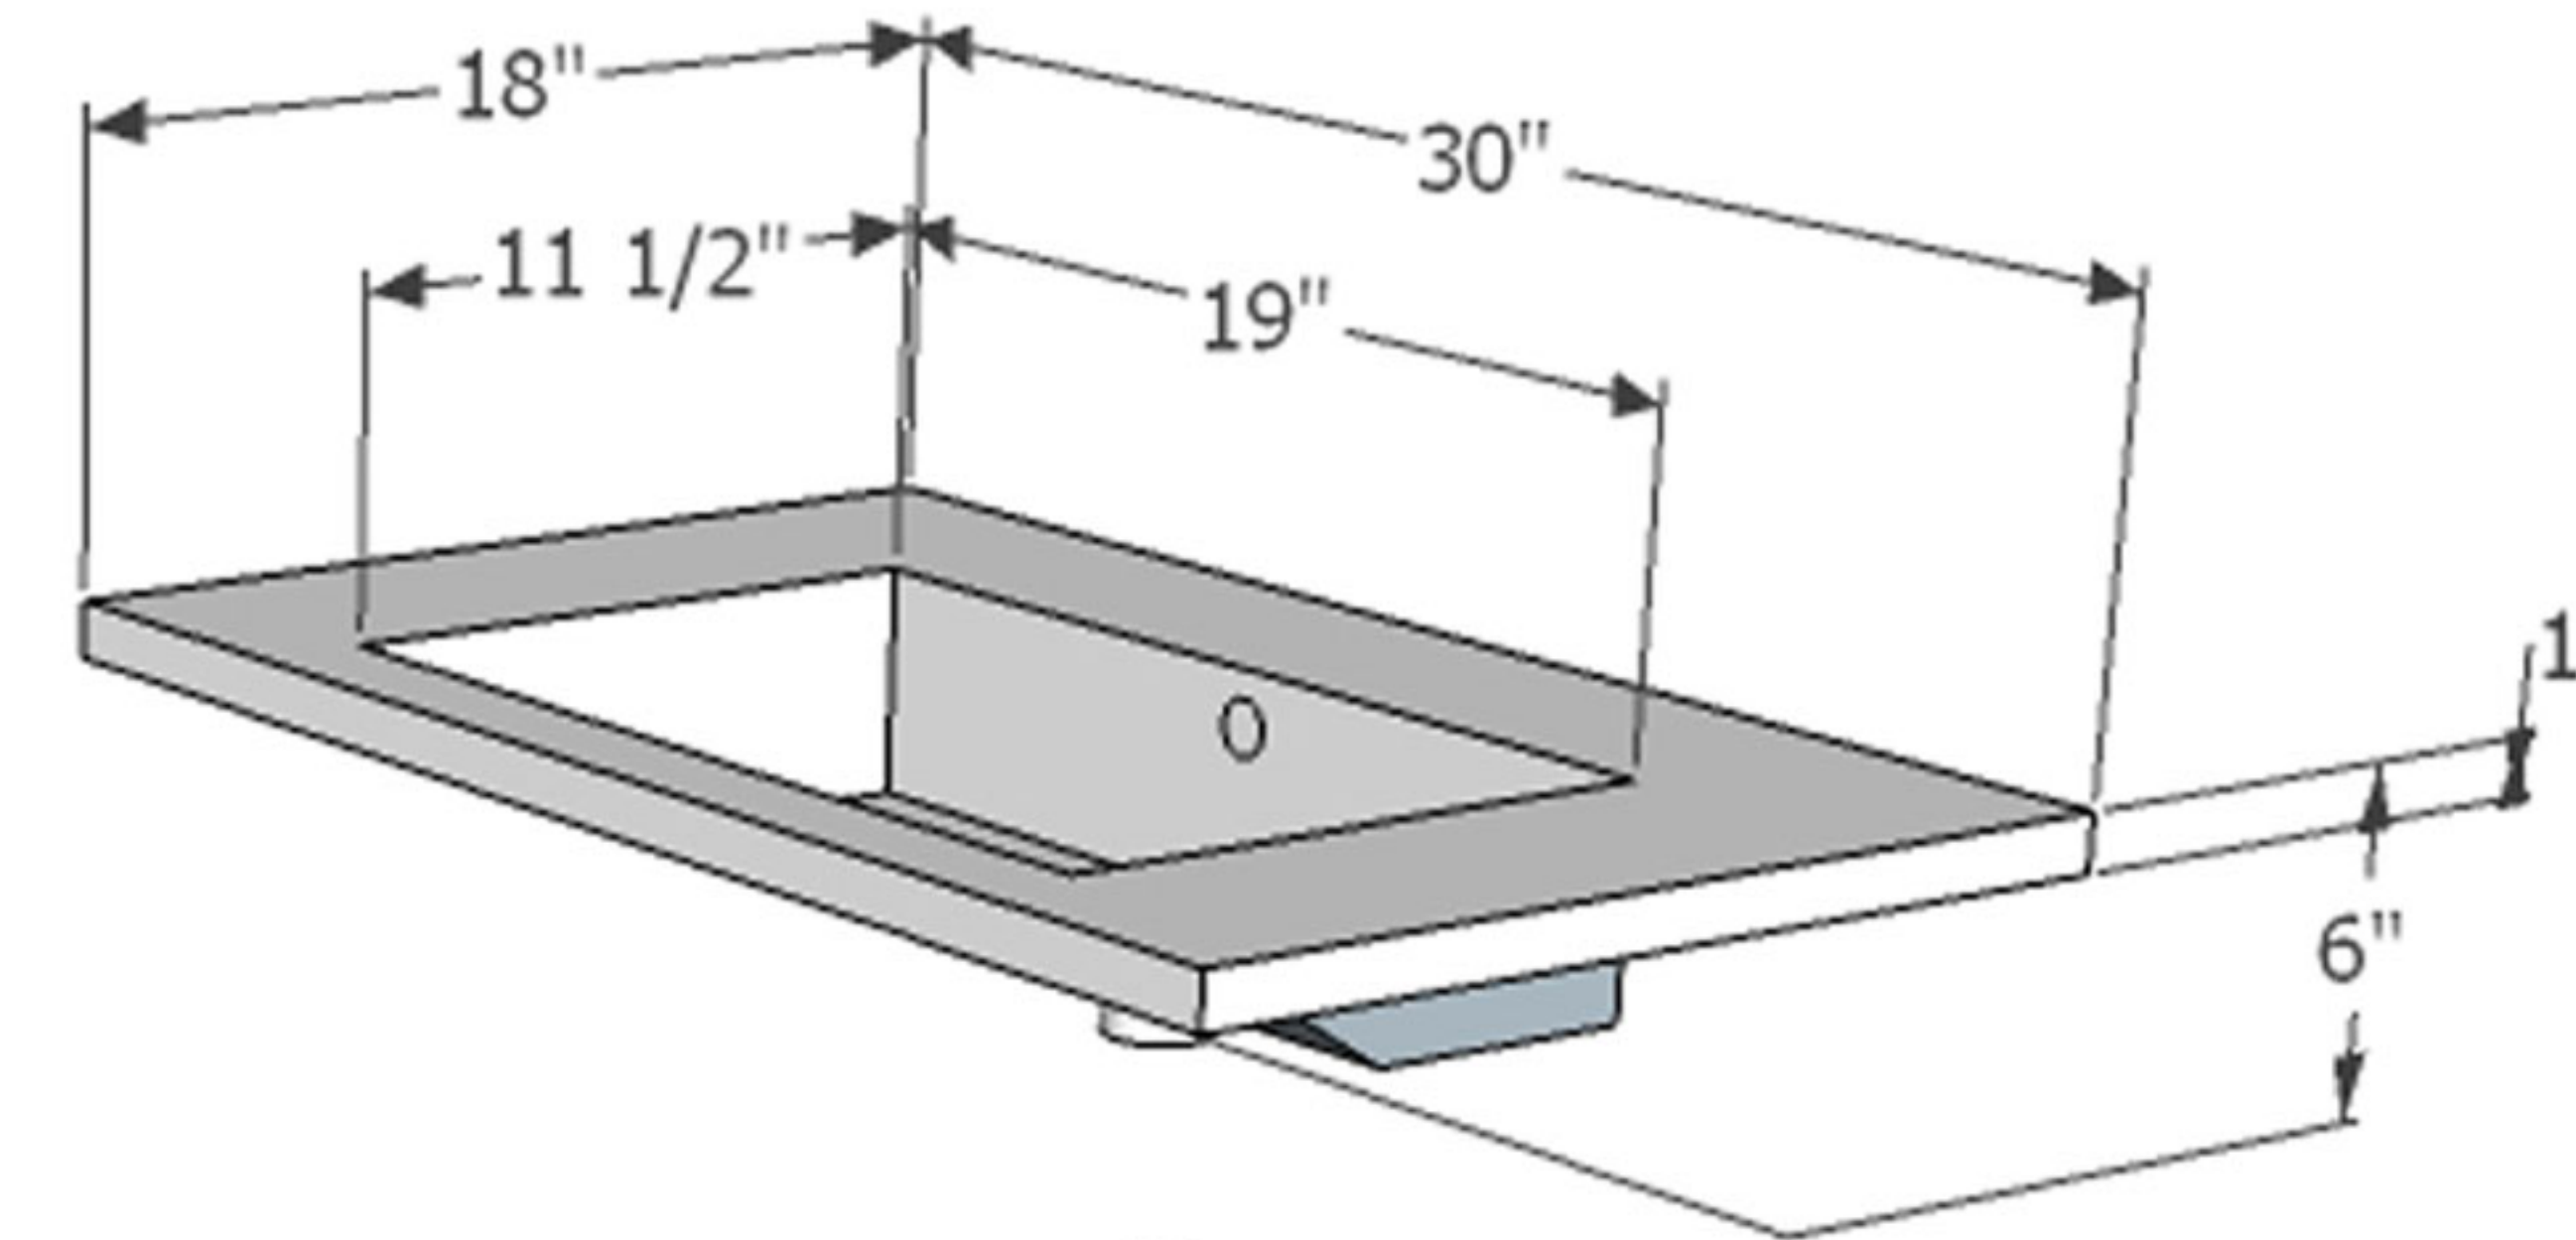

Emoya Home

PLUMBING SPECIFICATIONS

Boho Collection - 30 Inch Floating Vanity

Emoya Home
info@emoyahome.com
www.emoyahome.com