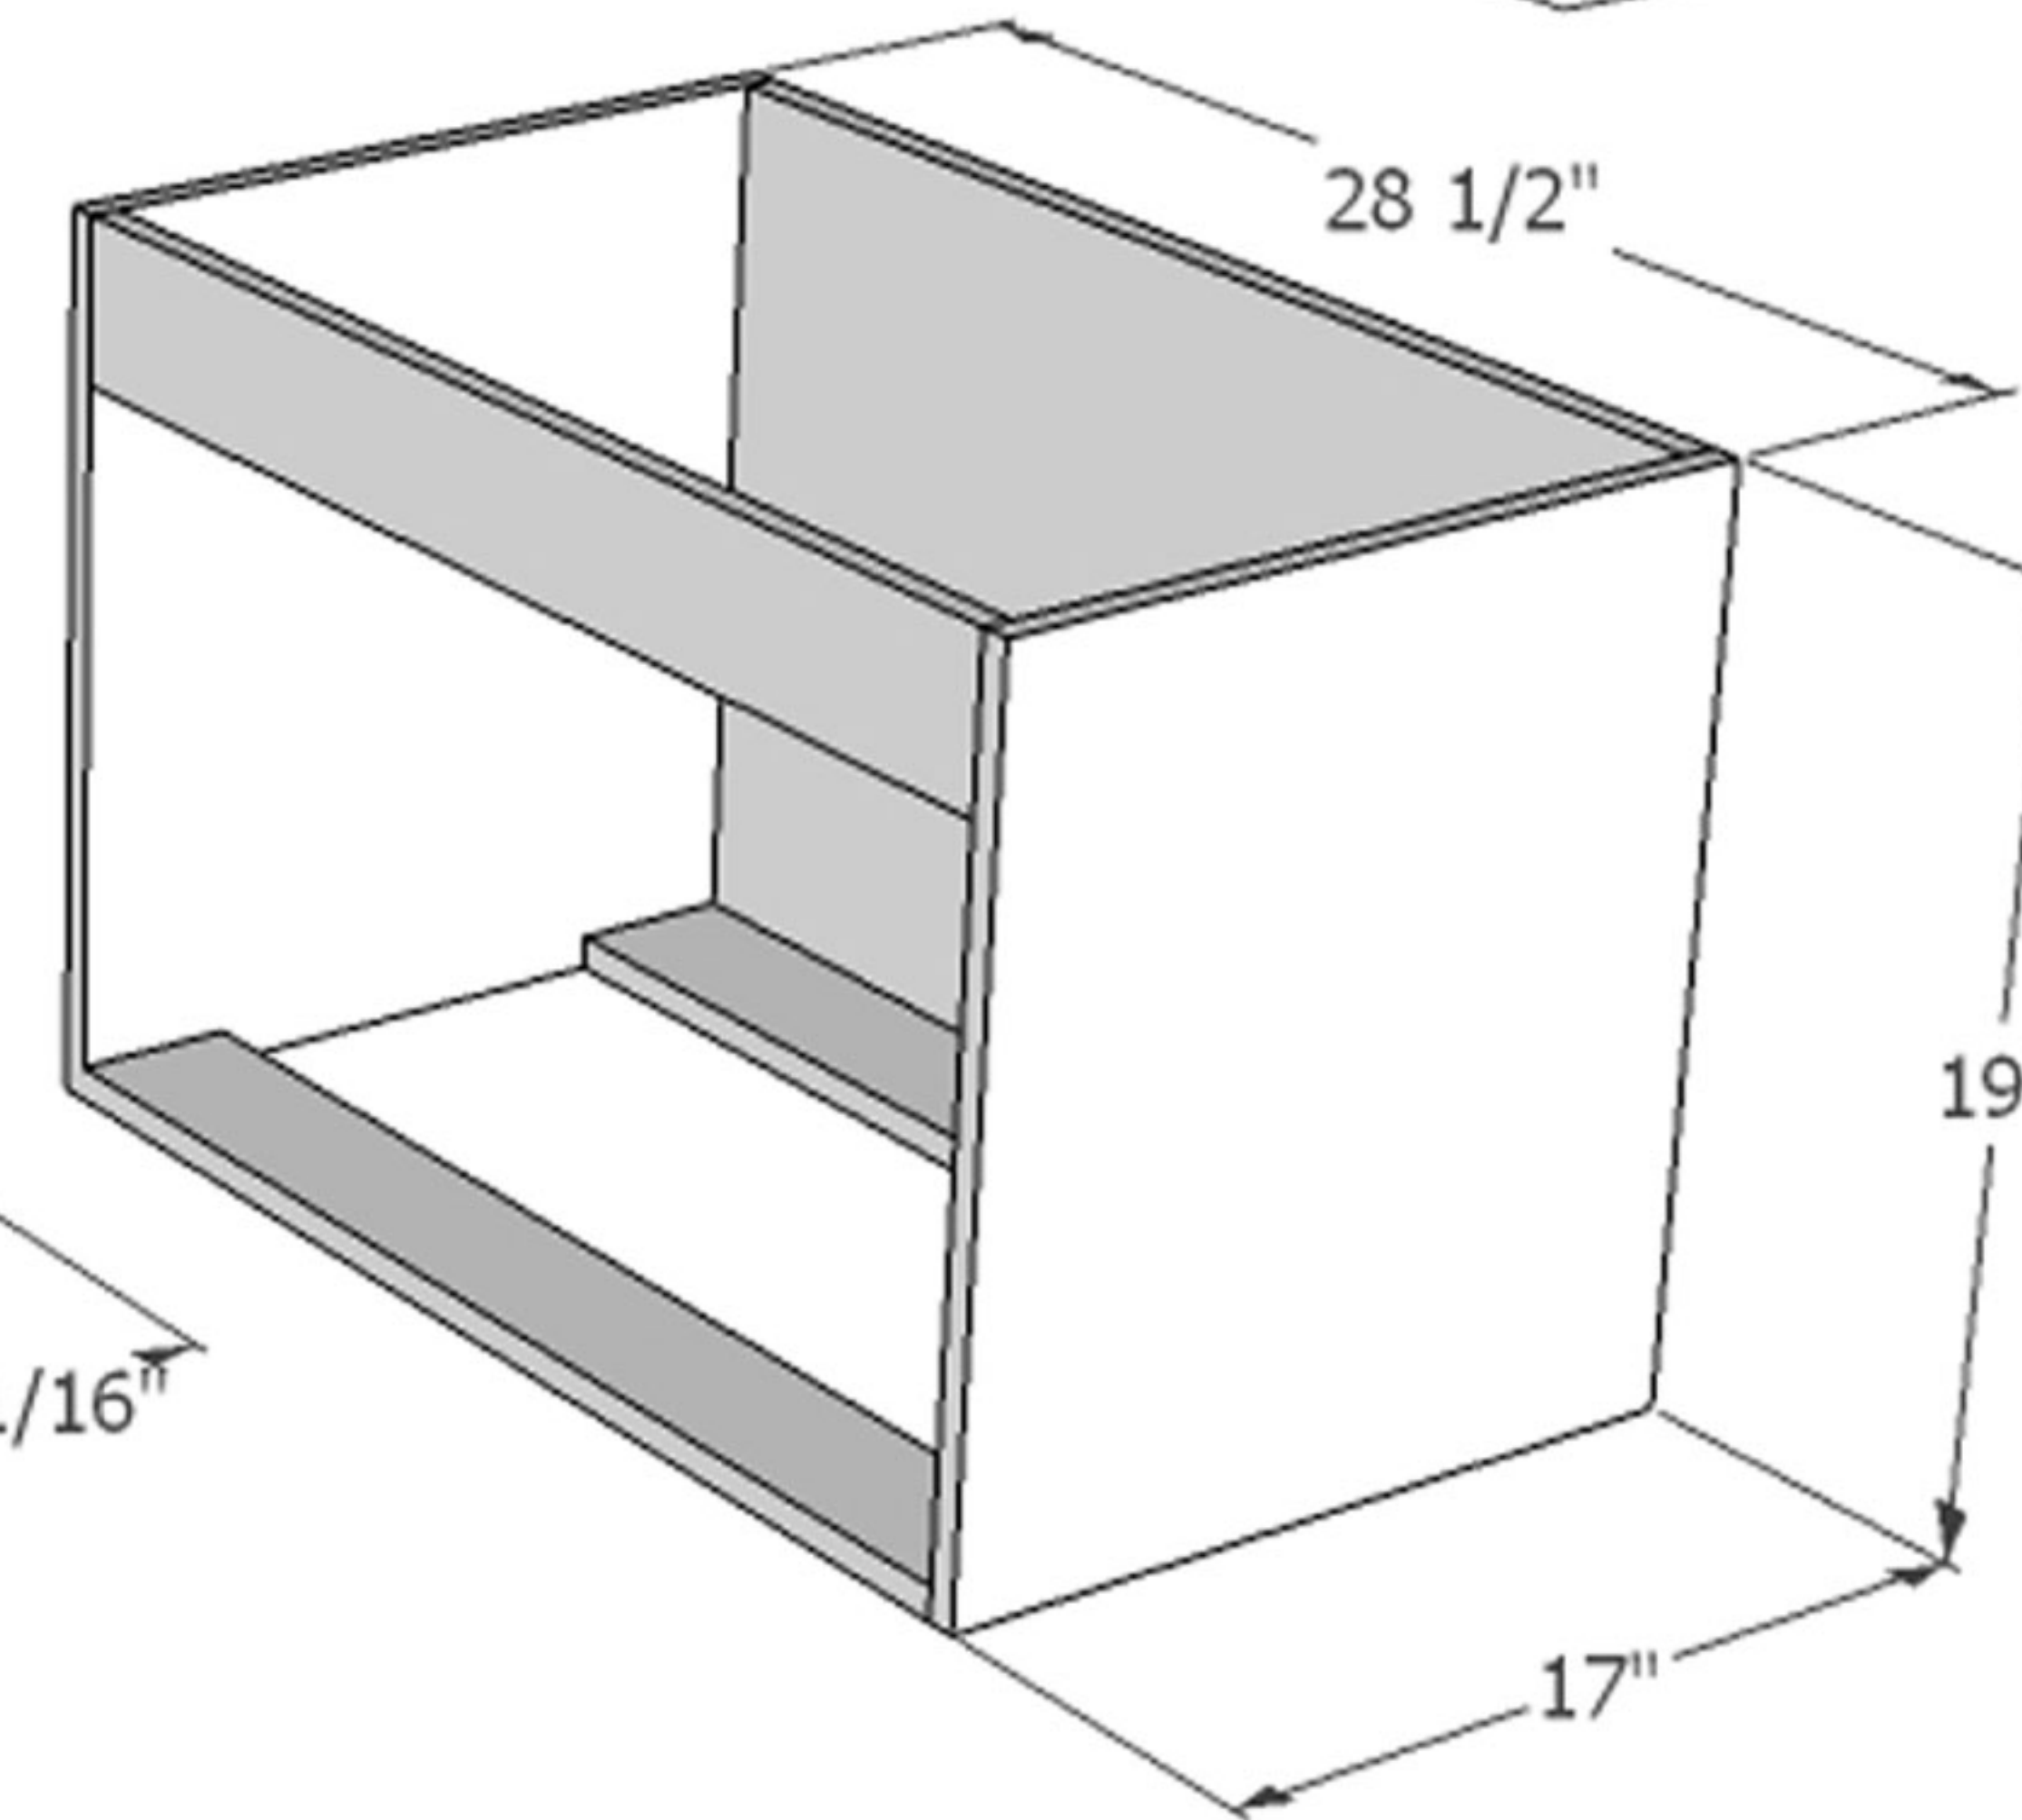

Emoya Home

PLUMBING SPECIFICATIONS

Boho Collection - 30 Inch Floating Vanity

Emoya Home
info@emoyahome.com
www.emoyahome.com