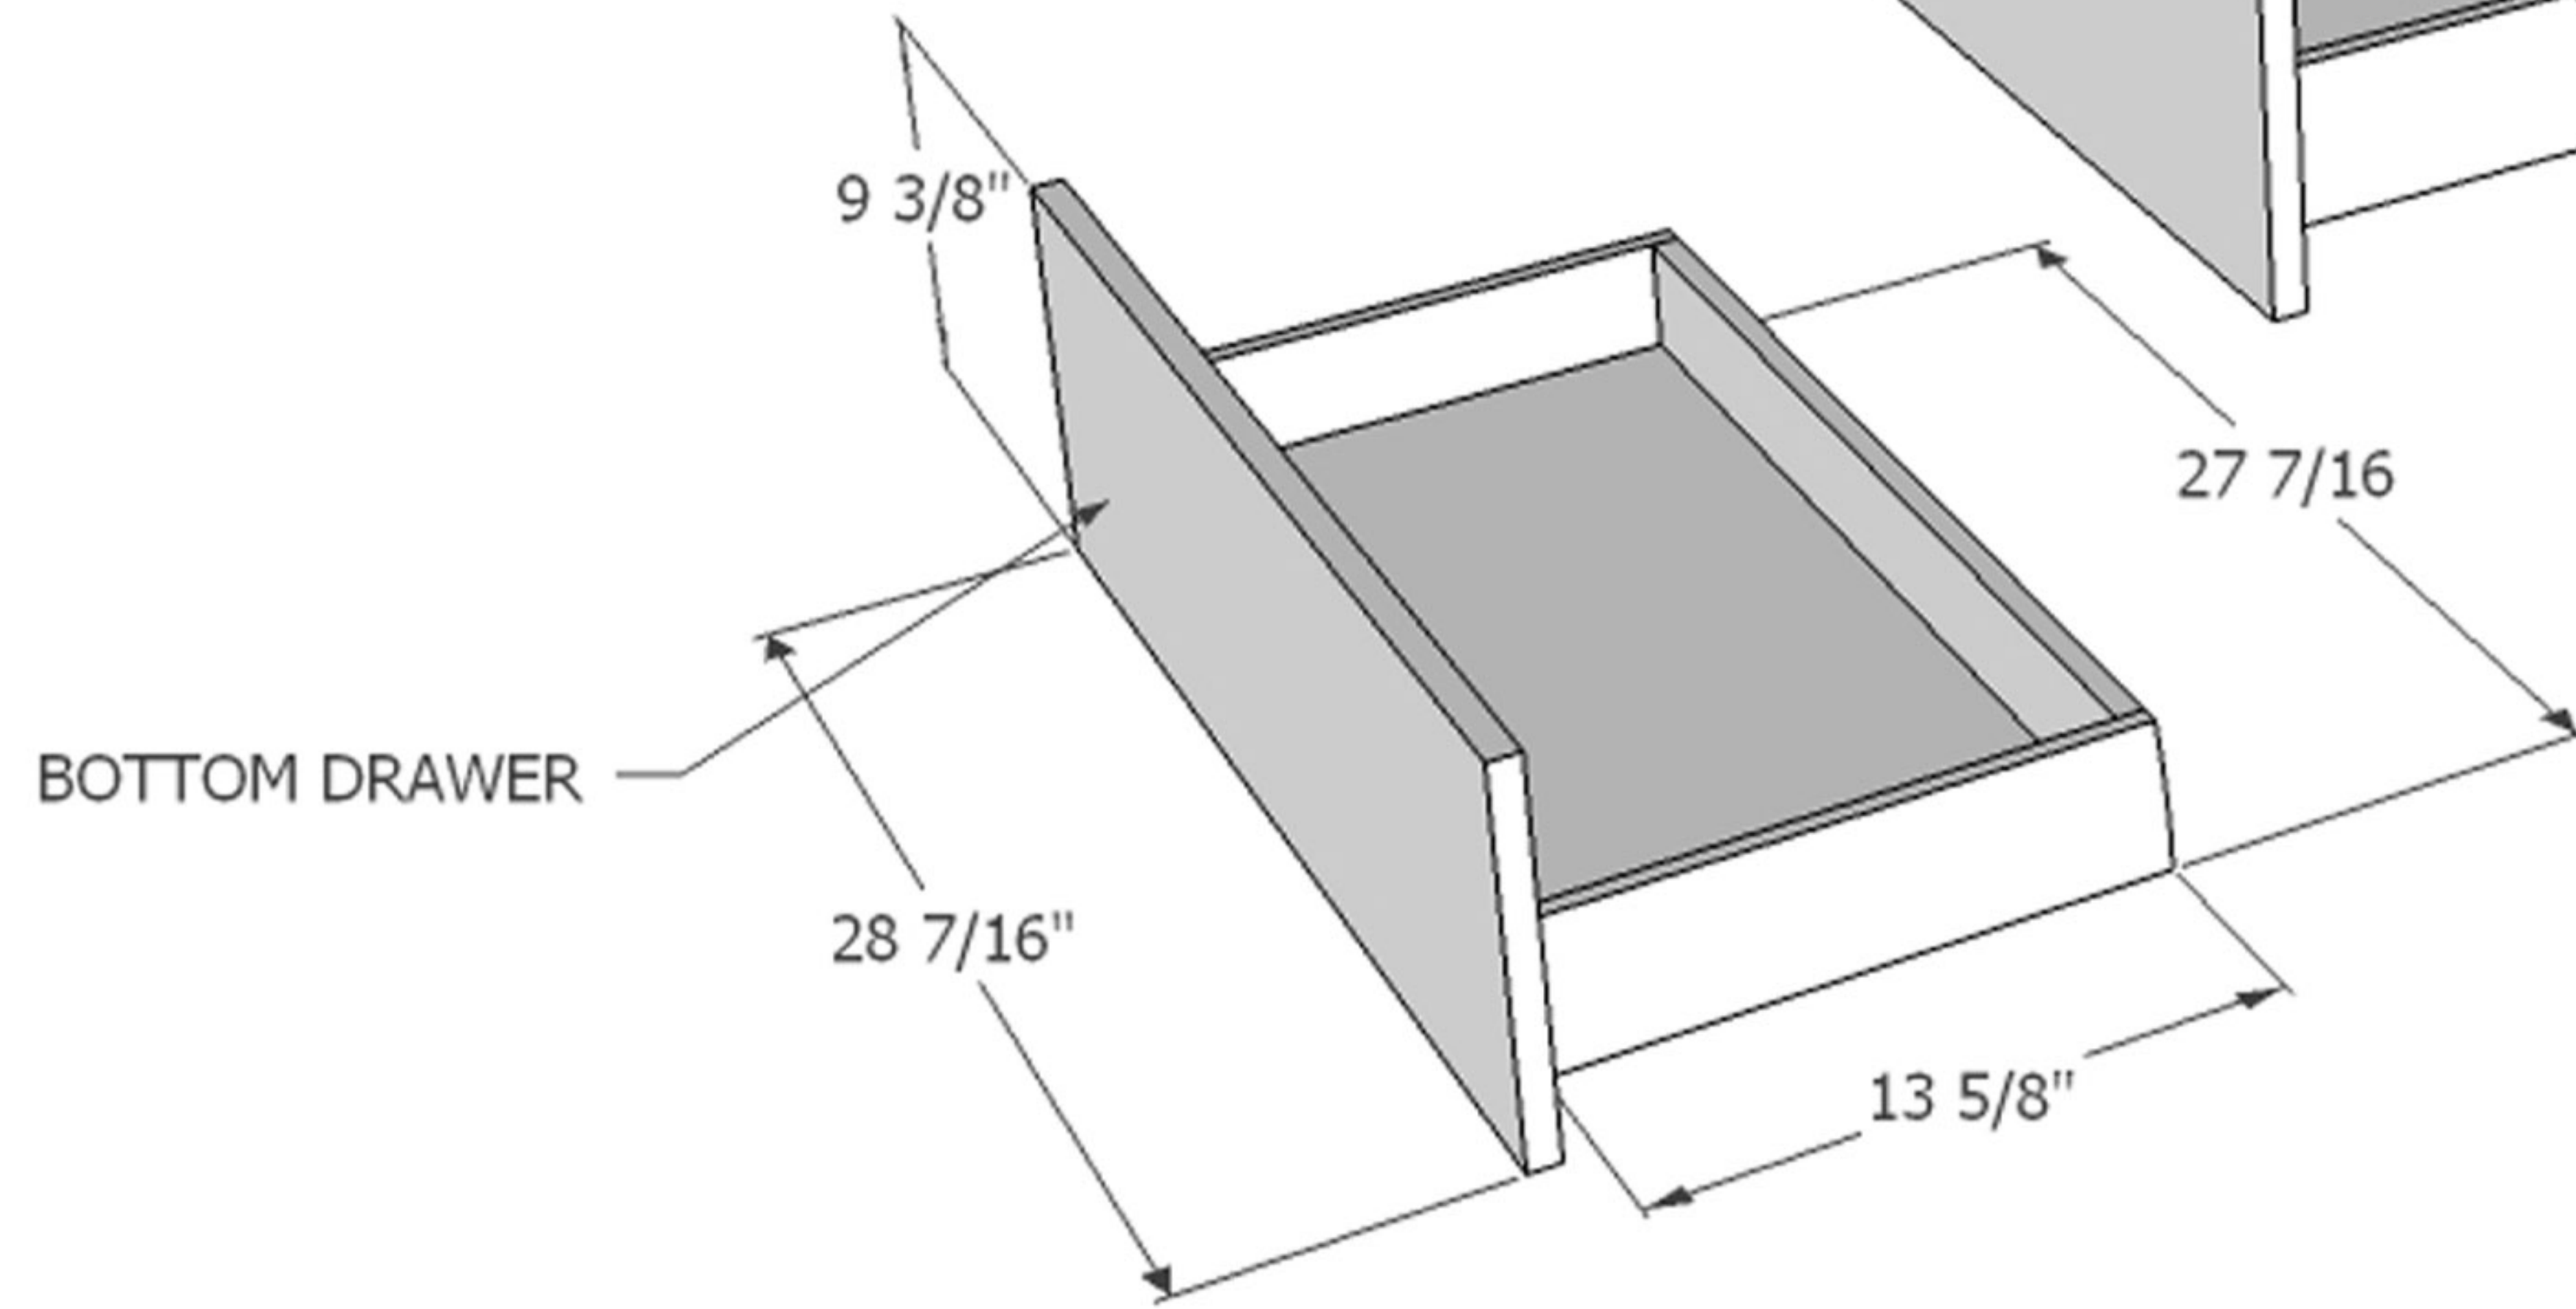

Emoya Home

PLUMBING SPECIFICATIONS

Boho Collection - 30 Inch Floating Vanity

Emoya Home
info@emoyahome.com
www.emoyahome.com