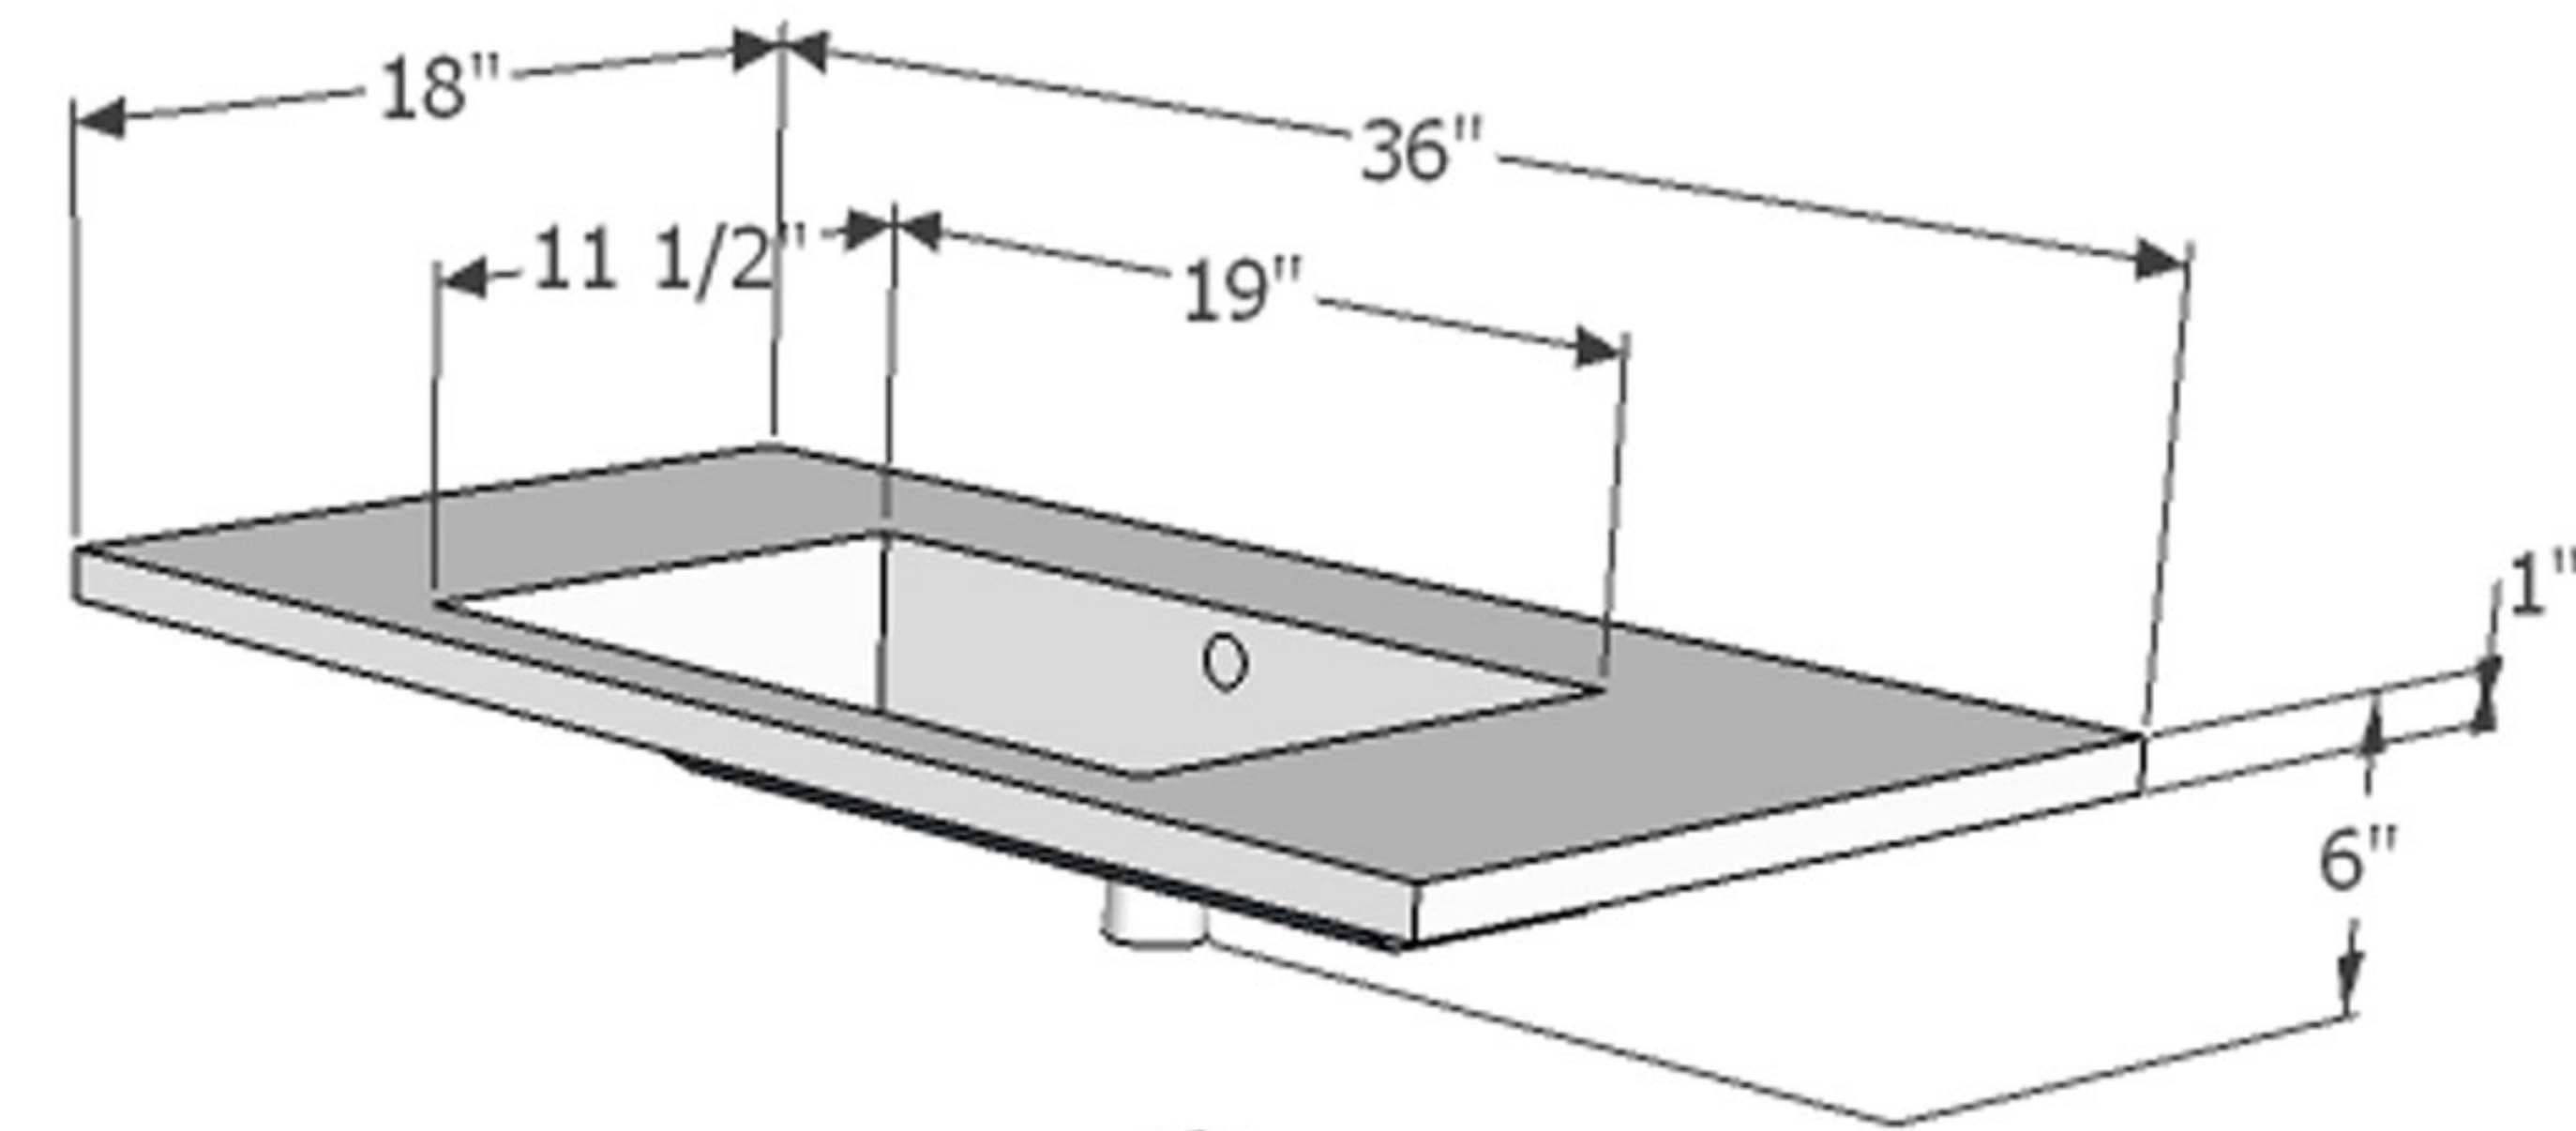

Emoya Home

TOP DRAWER

3/4"

8"

34 7/16"

19"

17"

6 11/16"

33 5/16"

9 3/8"

34 5/16"

13 5/8"

BOTTOM DRAWER

Aspen Collection - 36 Inch Floating Vanity

Emoya Home  
[info@emoyahome.com](mailto:info@emoyahome.com)  
[www.emoyahome.com](http://www.emoyahome.com)