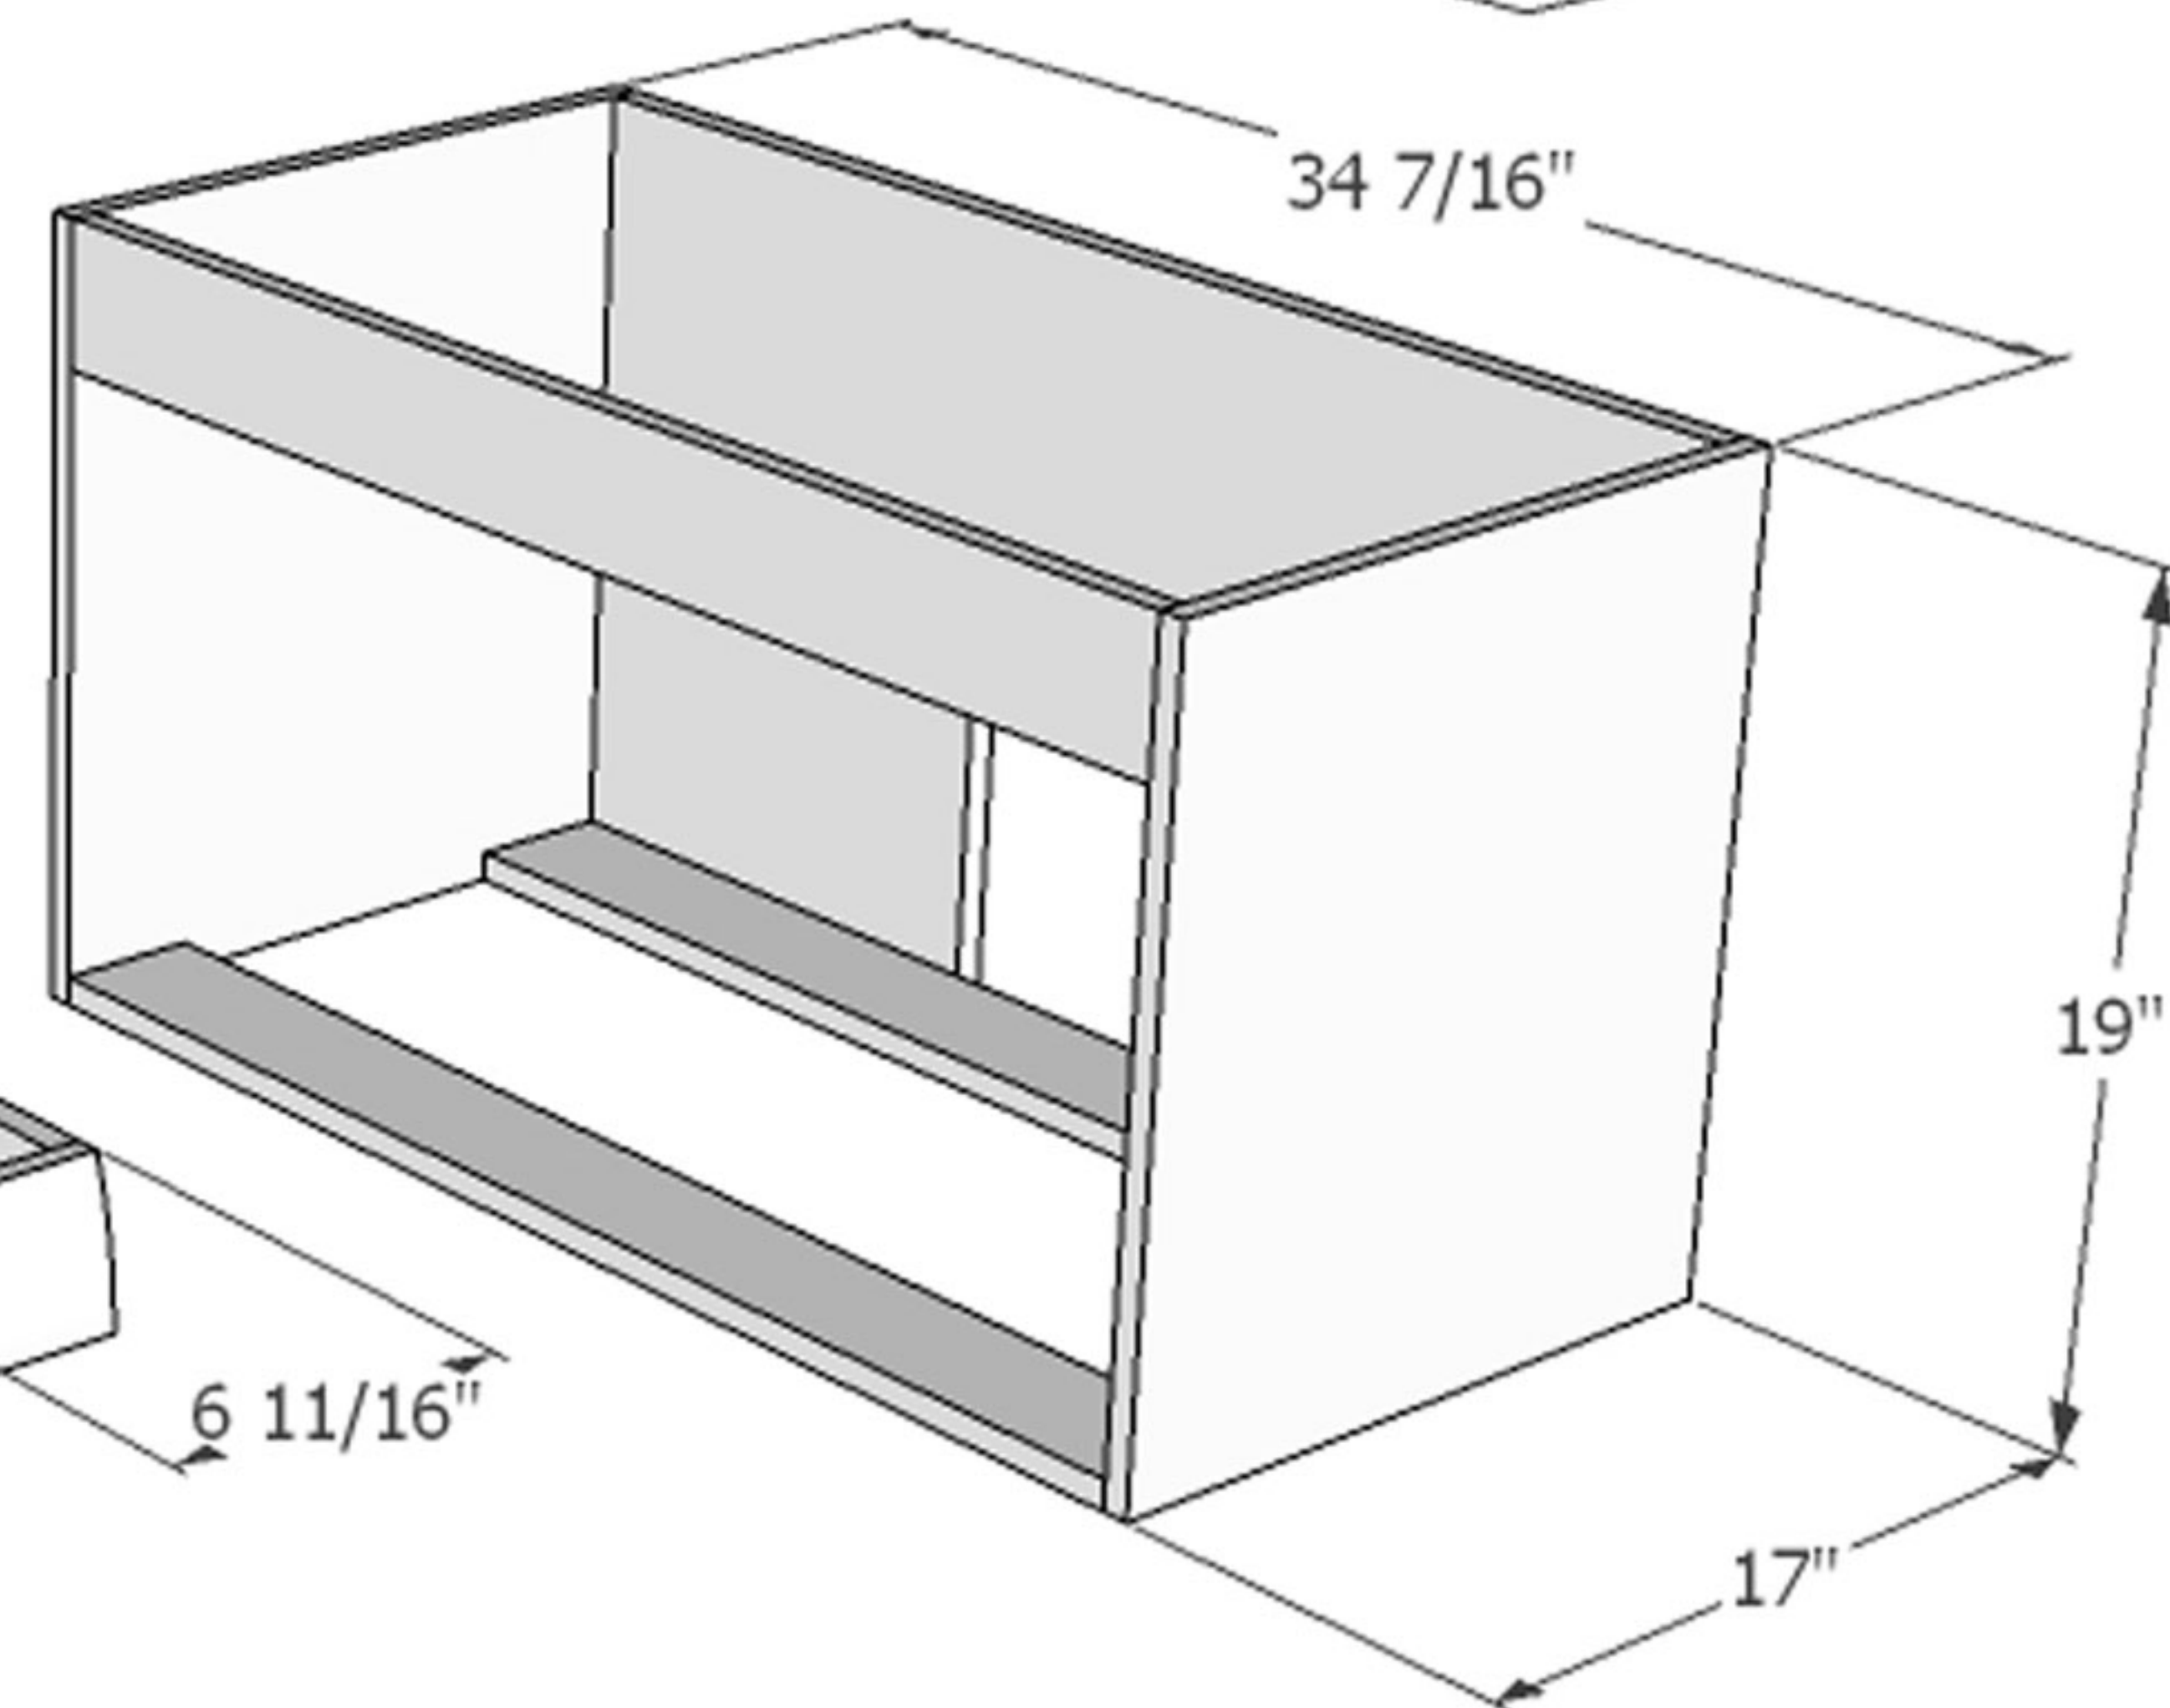

Emoya Home

TOP DRAWER

3/4"

8"

34 7/16"

19"

17"

6 11/16"

33 5/16"

9 3/8"

34 5/16"

13 5/8"

BOTTOM DRAWER

Aspen Collection - 36 Inch Floating Vanity

Emoya Home  
[info@emoyahome.com](mailto:info@emoyahome.com)  
[www.emoyahome.com](http://www.emoyahome.com)